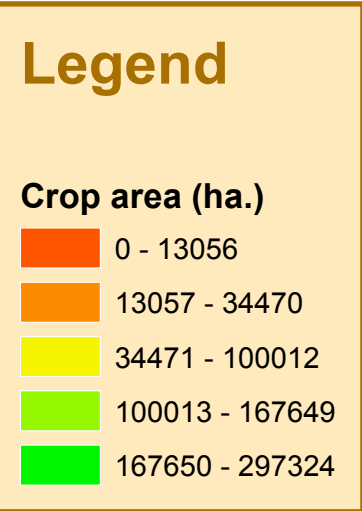

Crop area (ha.)

- 0 - 5116
- 5117 - 21370

Crop Areas of Ethiopia by Zone ENSET

Legend

Crop area (ha.)

0 - 507

508 - 21843

Crop Areas of Ethiopia by Zone SESAME

Crop Areas of Ethiopia by Zone SORGHUM

Crop Areas of Ethiopia by Zone TEFF

Crop Areas of Ethiopia by Zone WHEAT

Legend

Crop area (ha.)