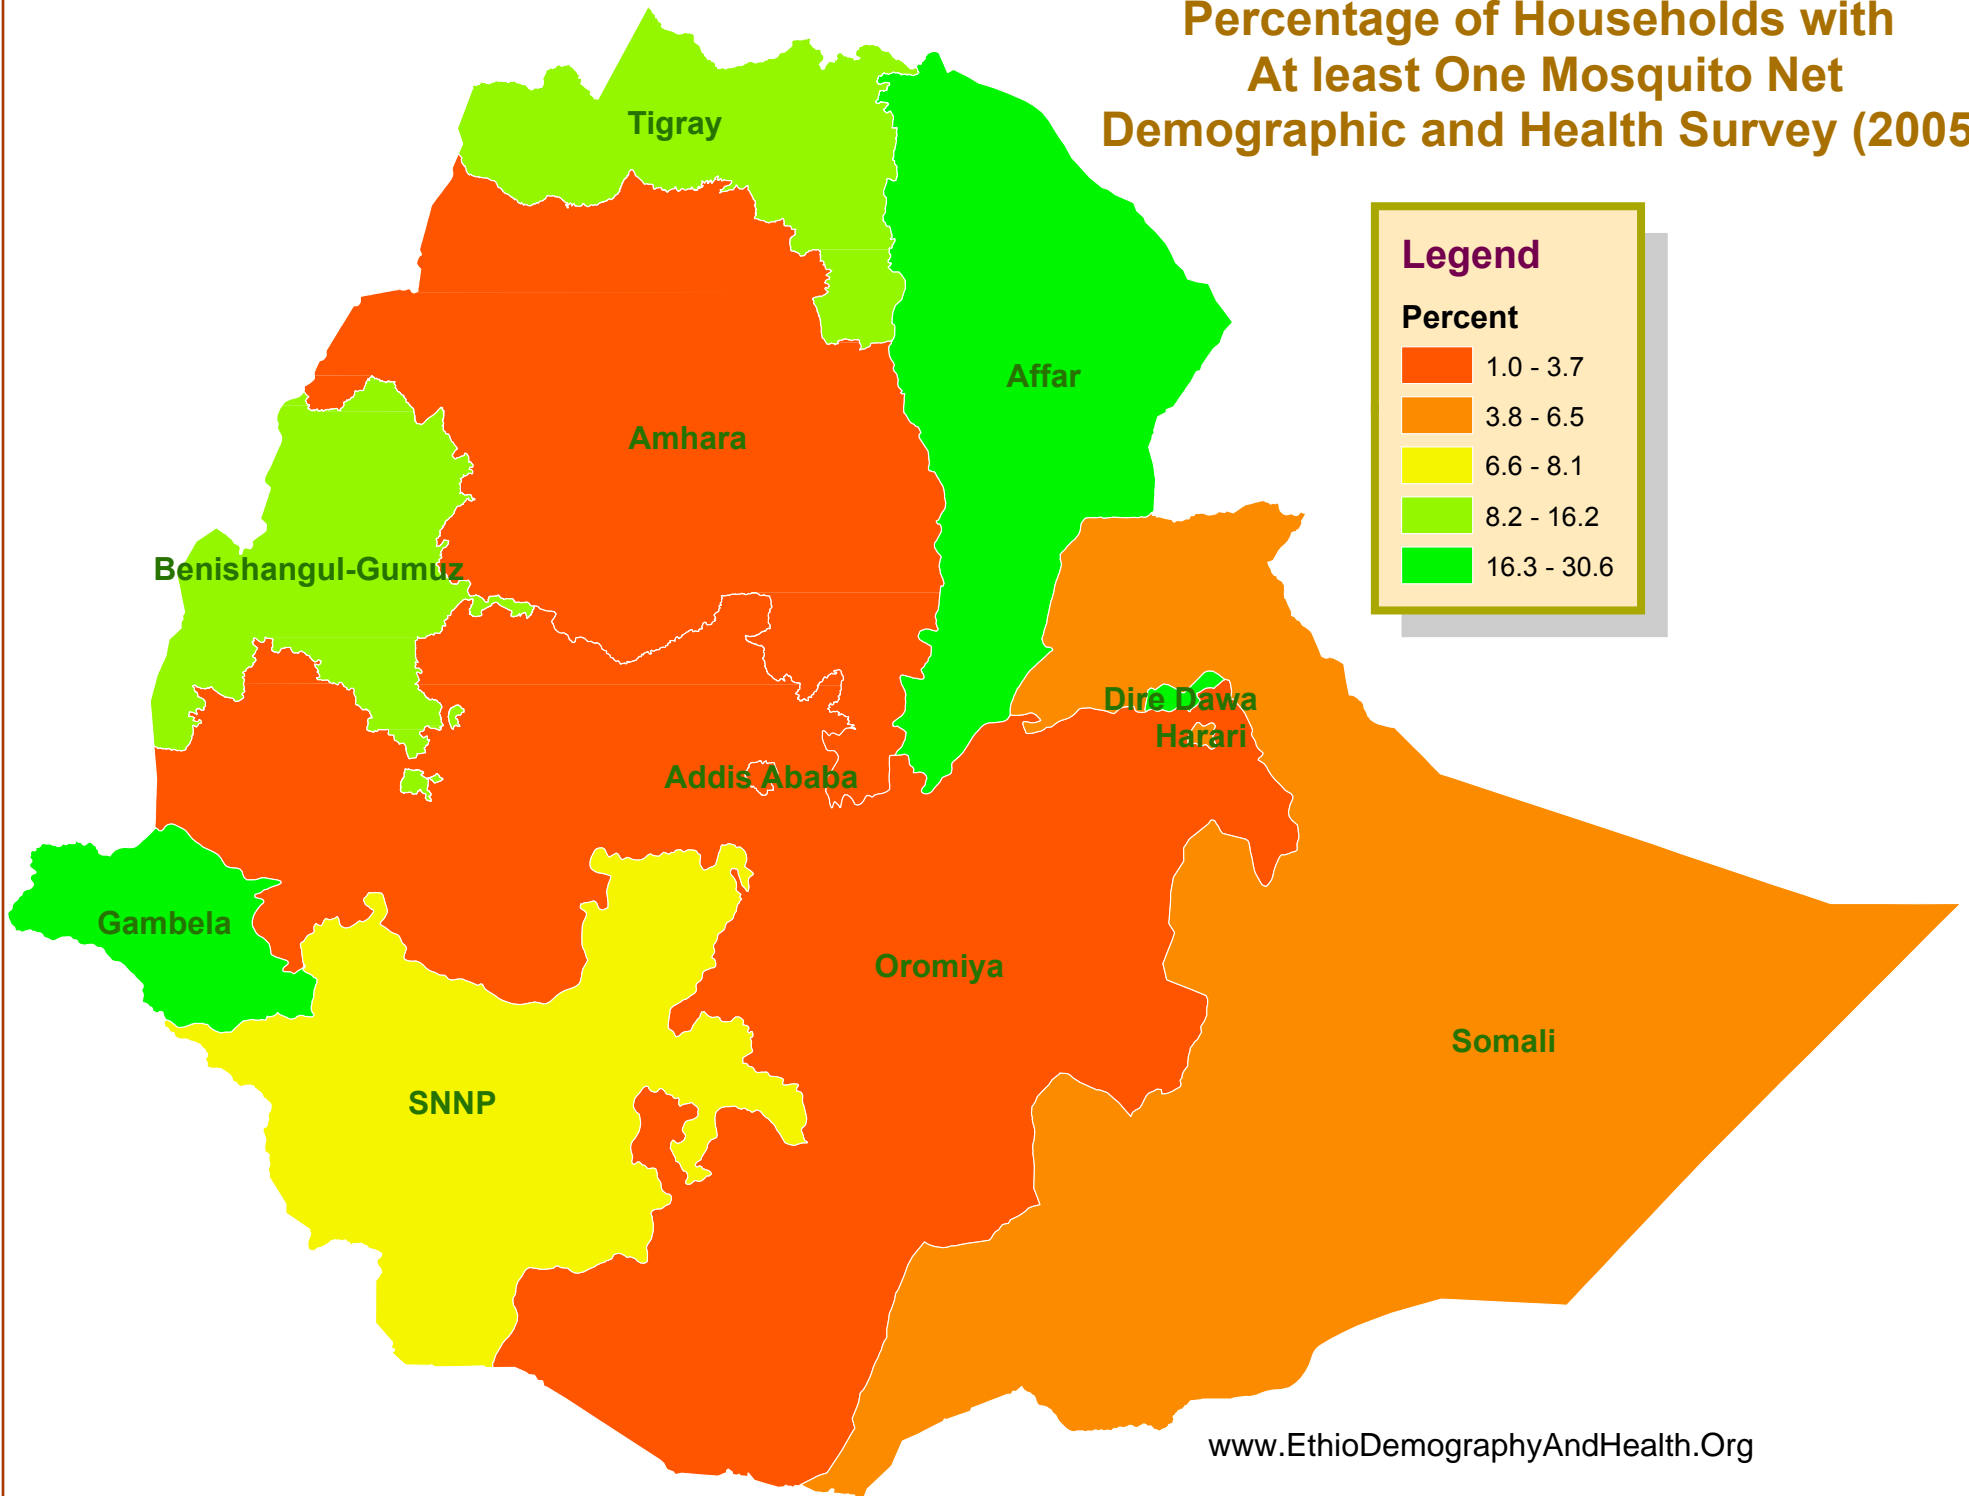

Infant Mortality Rate by Region Demographic and Health Survey (2011)

Percentage of Married Women Using any Method of Contraception by Region Demographic and Health Survey (2011)

Median Age at First Marriage (Women: 25-49) by Region Demographic and Health Survey (2011)

Median Duration of Exclusive Breastfeeding by Region Demographic and Health Survey (2011)

Legend

Median duration (mos.)

- 0.5 - 0.6
- 0.7 - 2.0
- 2.1 - 3.1
- 3.2 - 4.6

Percentage of Households with At least One Mosquito Net Demographic and Health Survey (2005)

Percentage of Children Stunted Demographic and Health Survey (2011)

Percentage of Pregnant Women who Used Antimalarial Drugs Demographic and Health Survey (2005)

Ethiopia: Demographic and Health Survey

Total Fertility Rate Demographic and Health Survey ((2011)

Percentage who Knew about Treatment of Diarrhea Demographic and Health Survey (2011)

Under-five Mortality Rate by Region Demographic and Health Survey (2011)

Legend

Mortality rate

- 53
- 54 - 97
- 98 - 116
- 117 - 127
- 128 - 169