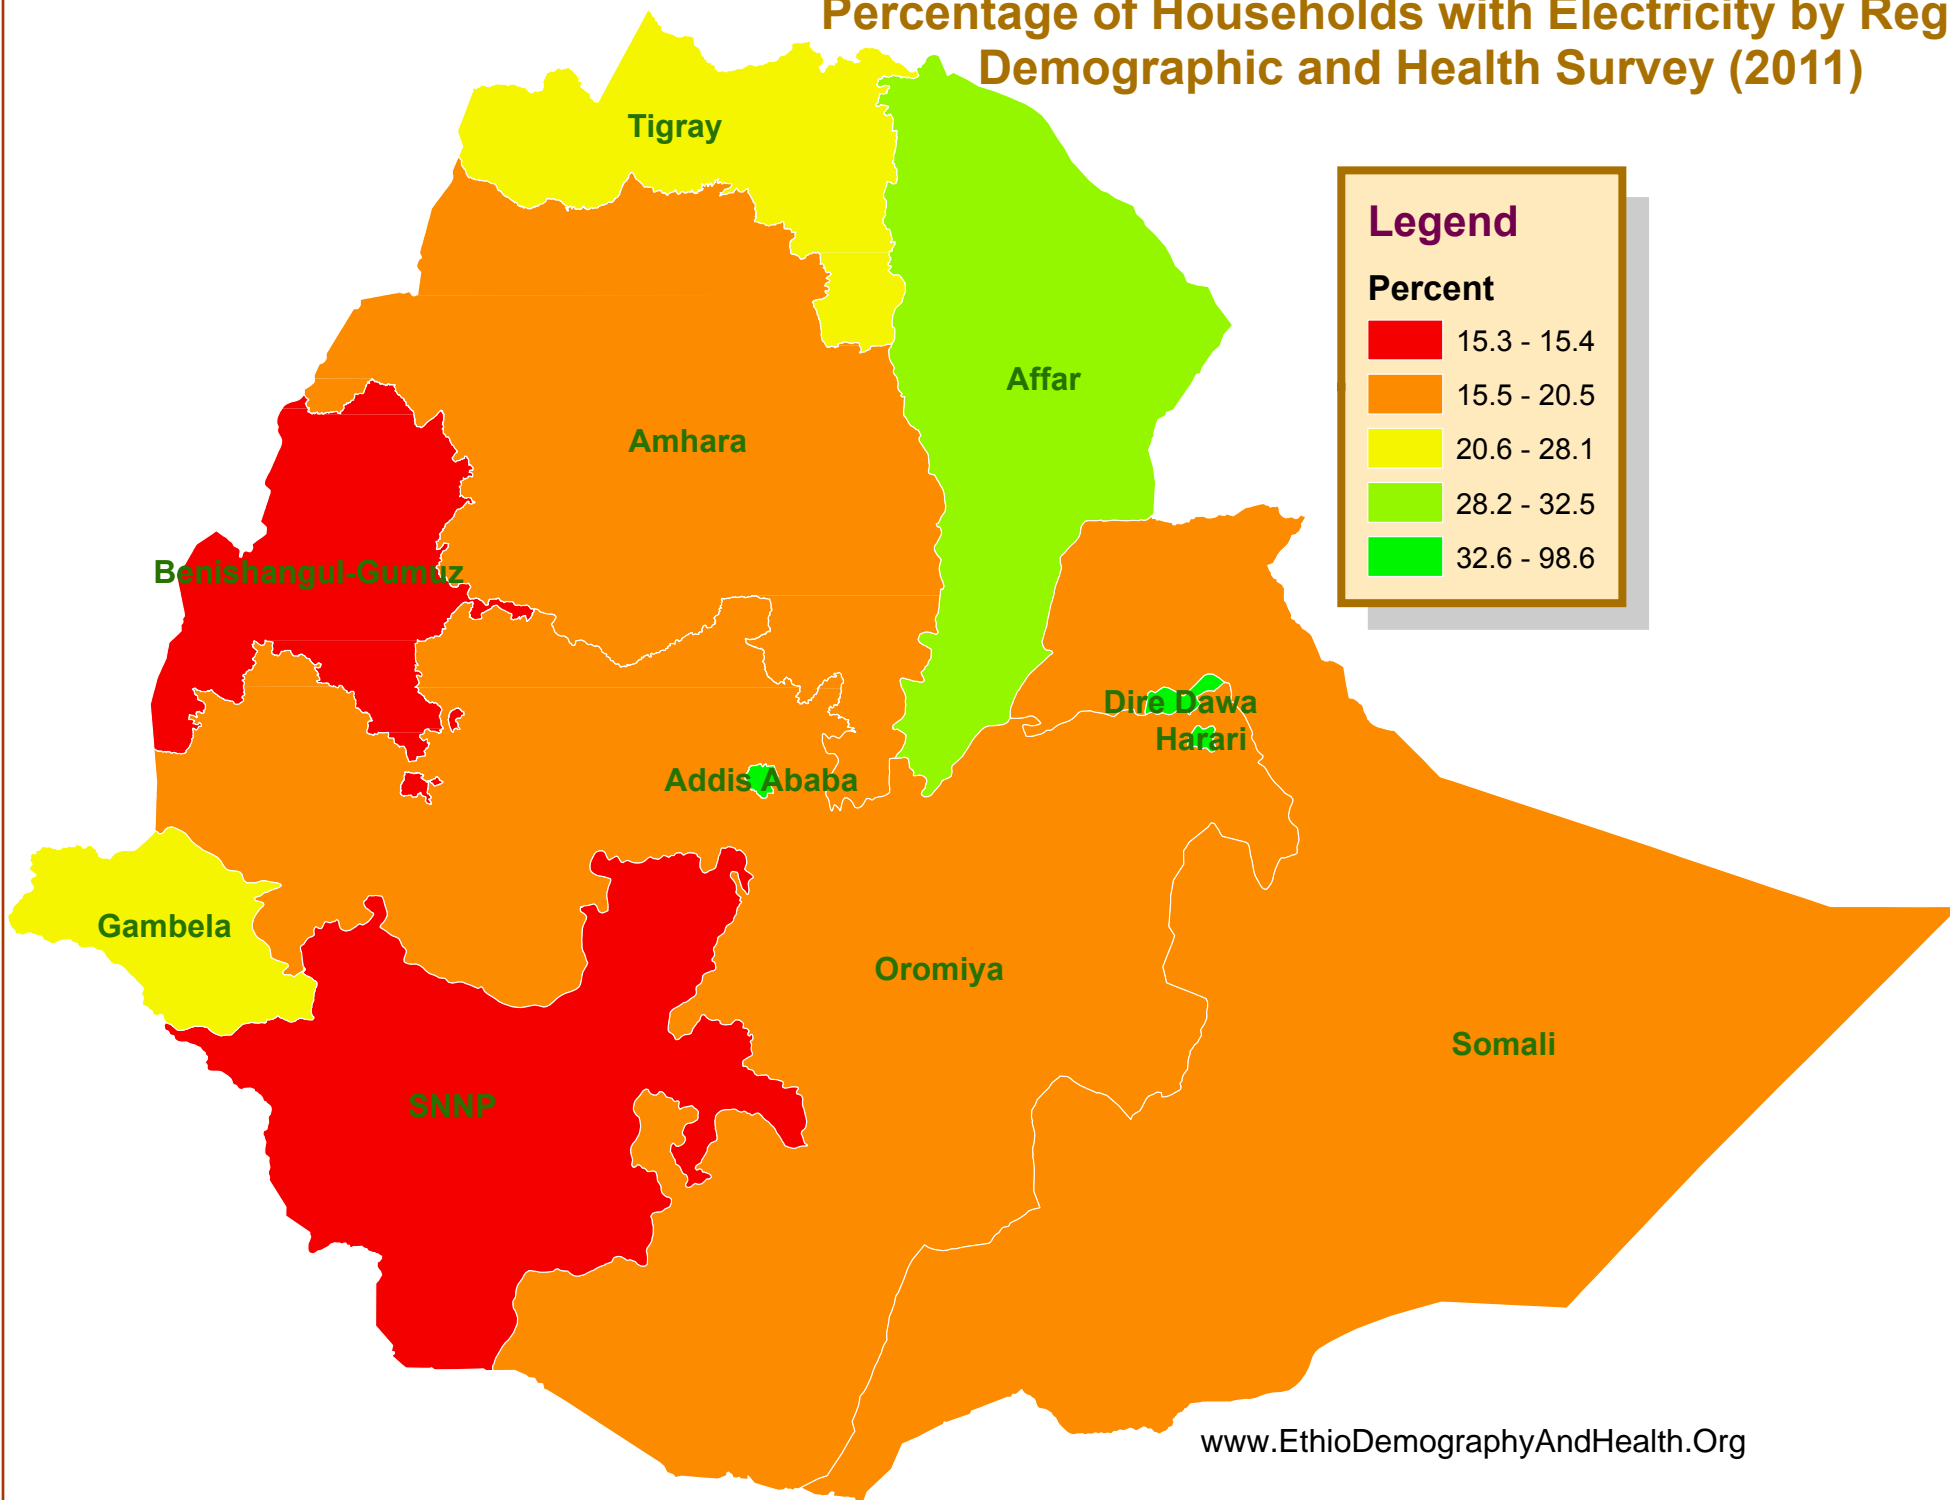

Median Duration of Exclusive Breastfeeding by Region Demographic and Health Survey (2011)

Legend

Median duration (mos.)

- 0.5 - 0.6
- 0.7 - 2.0
- 2.1 - 3.1
- 3.2 - 4.6

Percentage of Households with At least One Mosquito Net Demographic and Health Survey (2005)

Percentage of Children Stunted Demographic and Health Survey (2011)

Percentage of Pregnant Women who Used Antimalarial Drugs Demographic and Health Survey (2005)

Ethiopia: Demographic and Health Survey

Total Fertility Rate Demographic and Health Survey ((2011)

Percentage who Knew about Treatment of Diarrhea Demographic and Health Survey (2011)

Under-five Mortality Rate by Region Demographic and Health Survey (2011)

Legend

Mortality rate

- 53
- 54 - 97
- 98 - 116
- 117 - 127
- 128 - 169

Percentage of Married Women Using Any Modern Method of Contraception by Region Demographic and Health Survey (2011)

Percentage of Households with Electricity by Region Demographic and Health Survey (2011)