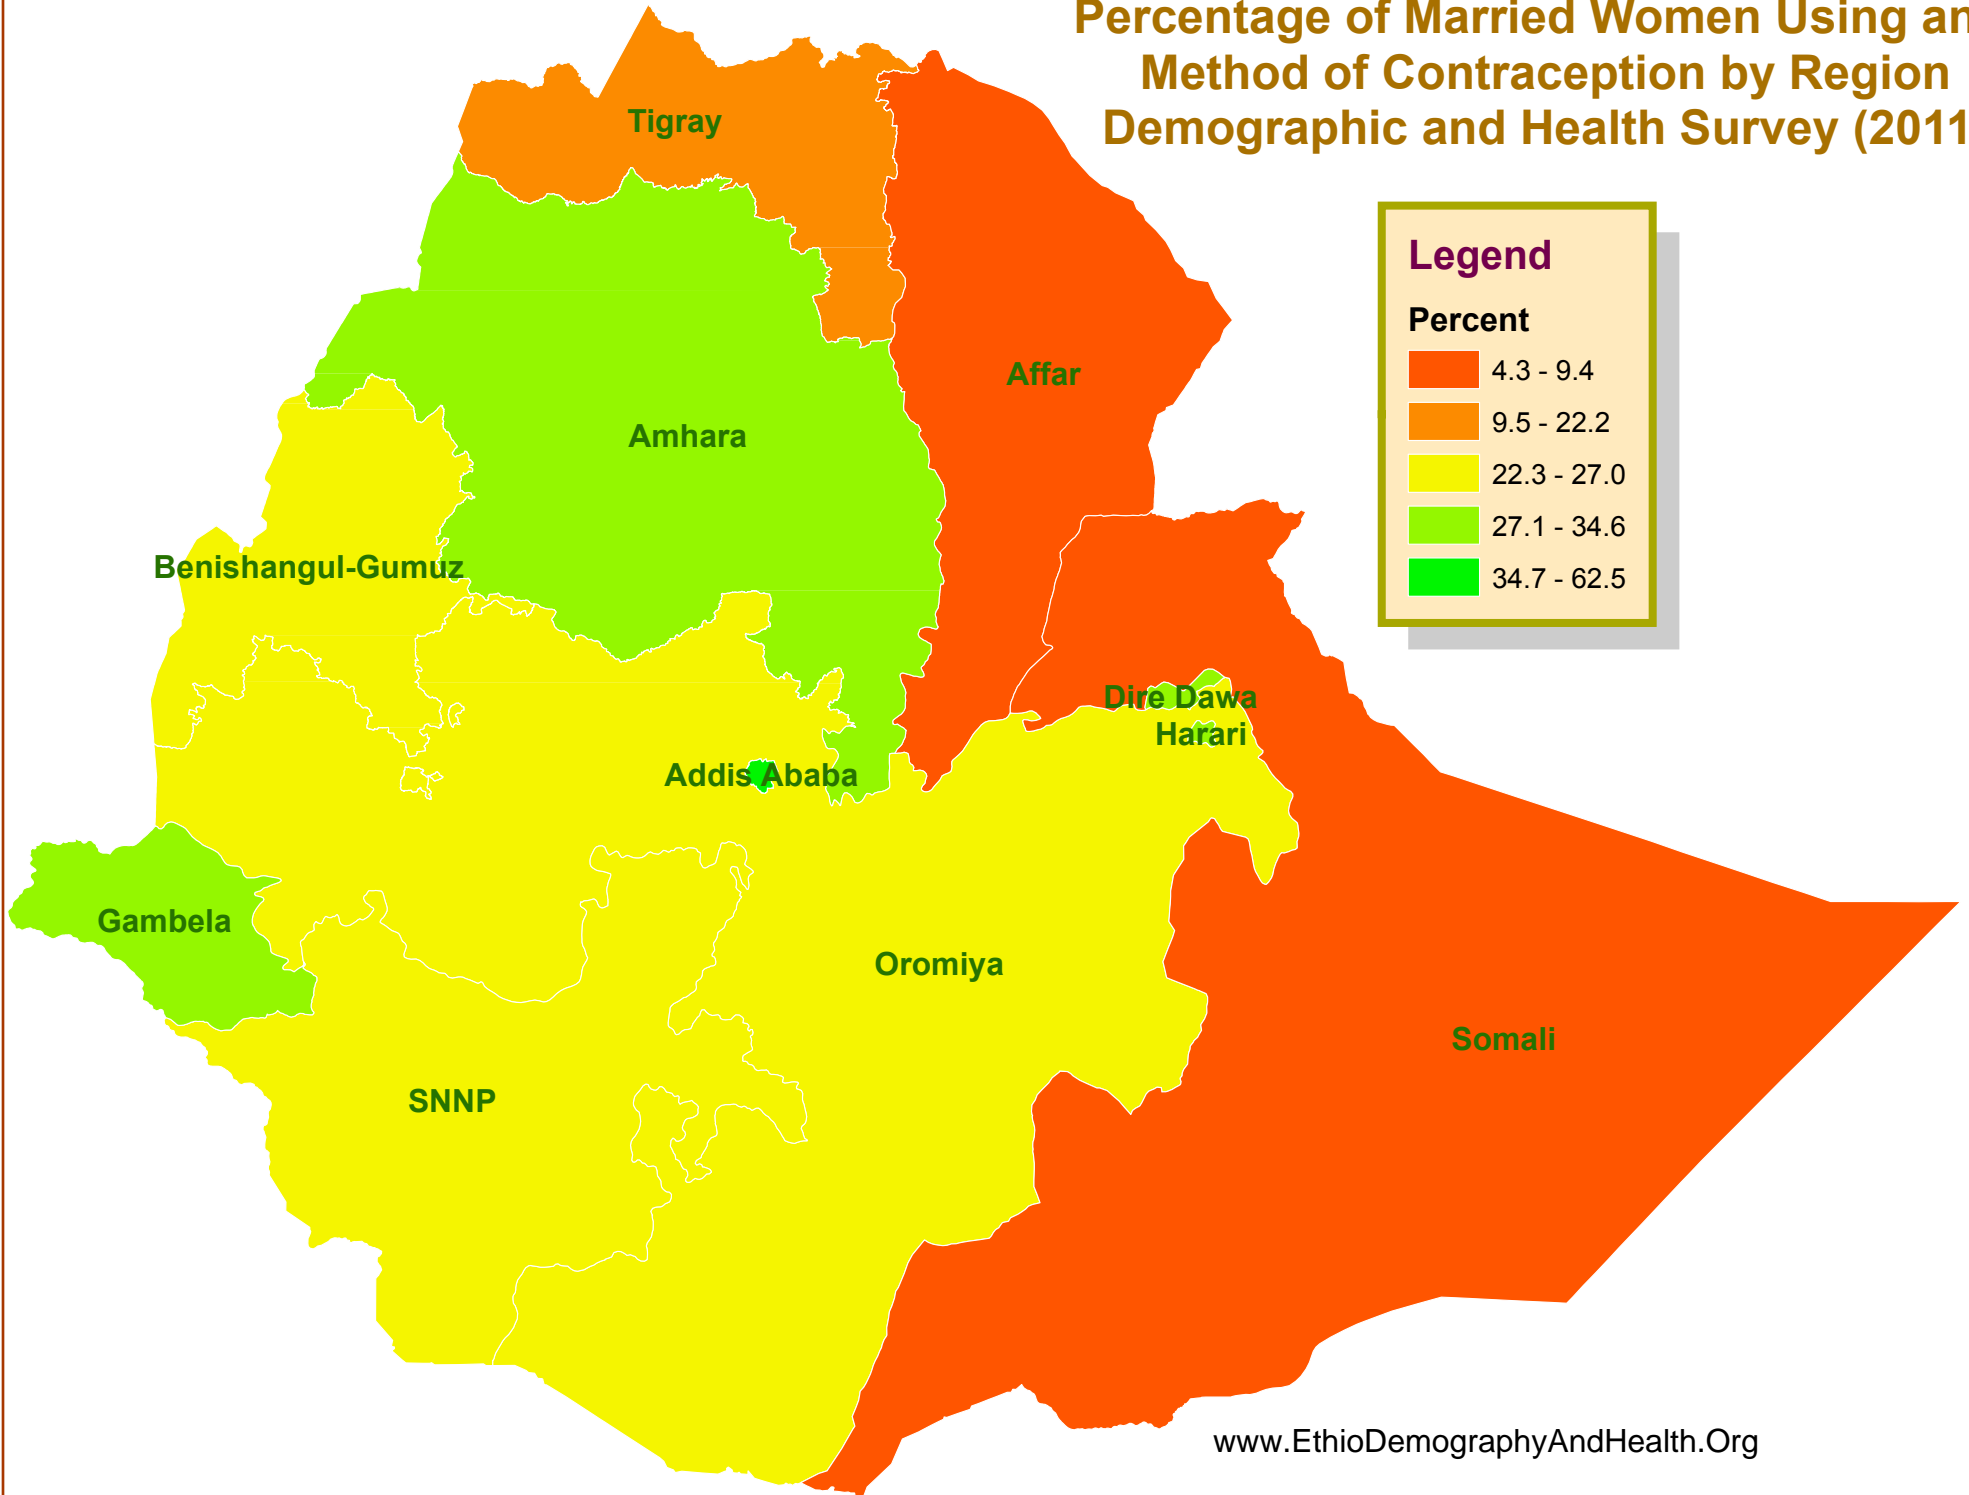

Infant Mortality Rate by Region Demographic and Health Survey (2011)

Percentage of Married Women Using any Method of Contraception by Region Demographic and Health Survey (2011)

Median Age at First Marriage (Women: 25-49) by Region Demographic and Health Survey (2011)

Median Duration of Exclusive Breastfeeding by Region Demographic and Health Survey (2011)

Legend

Median duration (mos.)

- 0.5 - 0.6
- 0.7 - 2.0
- 2.1 - 3.1
- 3.2 - 4.6

Percentage of Households with At least One Mosquito Net Demographic and Health Survey (2005)

Percentage of Children Stunted Demographic and Health Survey (2011)

Percentage of Pregnant Women who Used Antimalarial Drugs Demographic and Health Survey (2005)

Ethiopia: Demographic and Health Survey

Total Fertility Rate Demographic and Health Survey ((2011)

Percentage who Knew about Treatment of Diarrhea Demographic and Health Survey (2011)

Under-five Mortality Rate by Region Demographic and Health Survey (2011)

Legend

Mortality rate

- 53
- 54 - 97
- 98 - 116
- 117 - 127
- 128 - 169