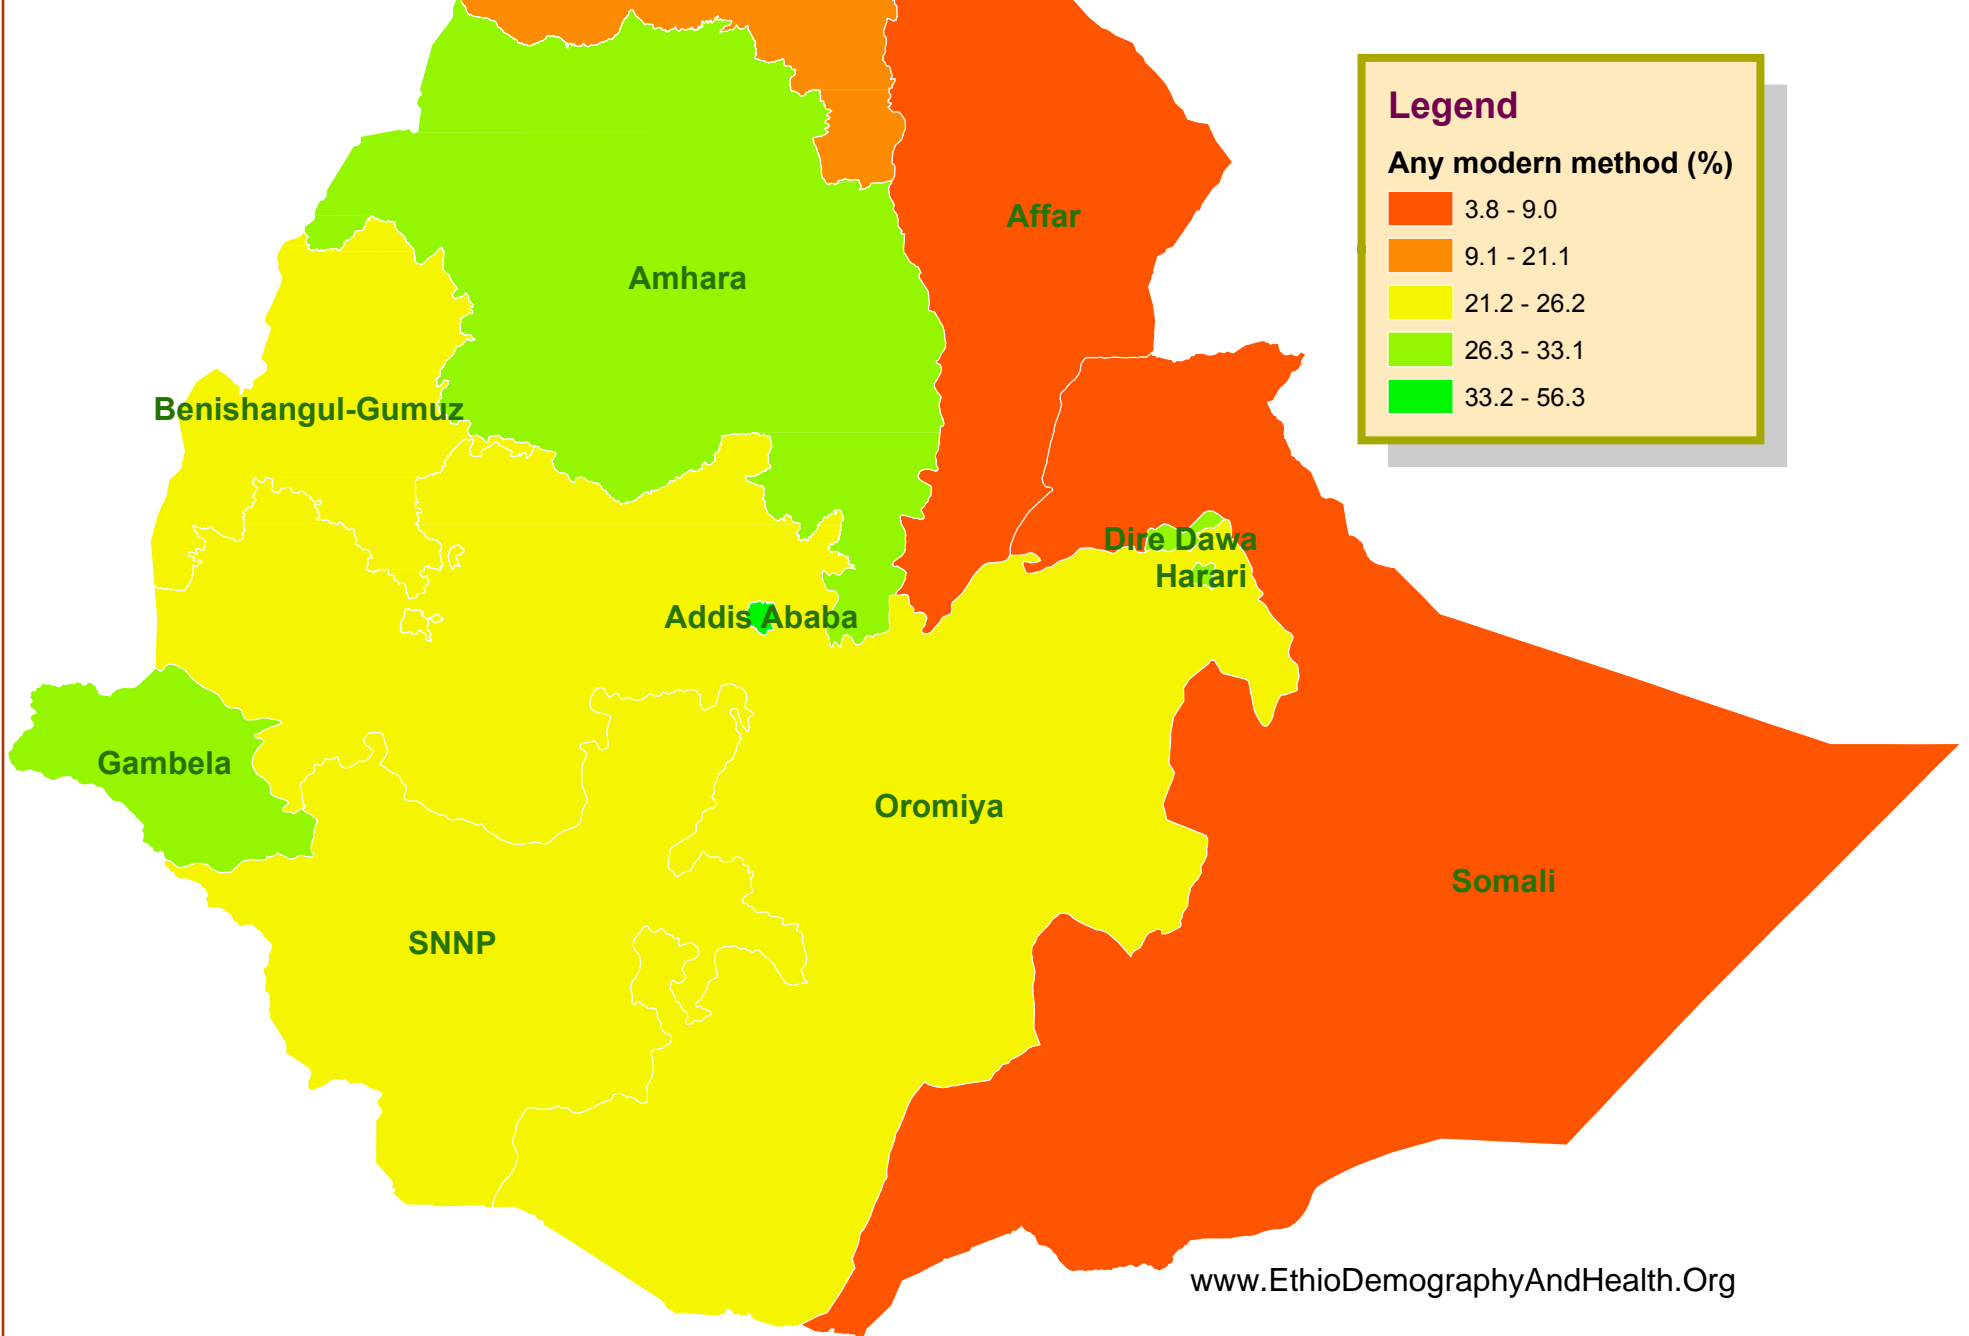

Median Duration of Exclusive Breastfeeding by Region Demographic and Health Survey (2011)

Legend

Median duration (mos.)

- 0.5 - 0.6
- 0.7 - 2.0
- 2.1 - 3.1
- 3.2 - 4.6

Percentage of Households with At least One Mosquito Net Demographic and Health Survey (2005)

Percentage of Children Stunted Demographic and Health Survey (2011)

Percentage of Pregnant Women who Used Antimalarial Drugs Demographic and Health Survey (2005)

Ethiopia: Demographic and Health Survey

Total Fertility Rate Demographic and Health Survey ((2011)

Percentage who Knew about Treatment of Diarrhea Demographic and Health Survey (2011)

Under-five Mortality Rate by Region Demographic and Health Survey (2011)

Legend

Mortality rate

- 53
- 54 - 97
- 98 - 116
- 117 - 127
- 128 - 169

Percentage of Married Women Using Any Modern Method of Contraception by Region Demographic and Health Survey (2011)

Percentage of Households with Electricity by Region Demographic and Health Survey (2011)