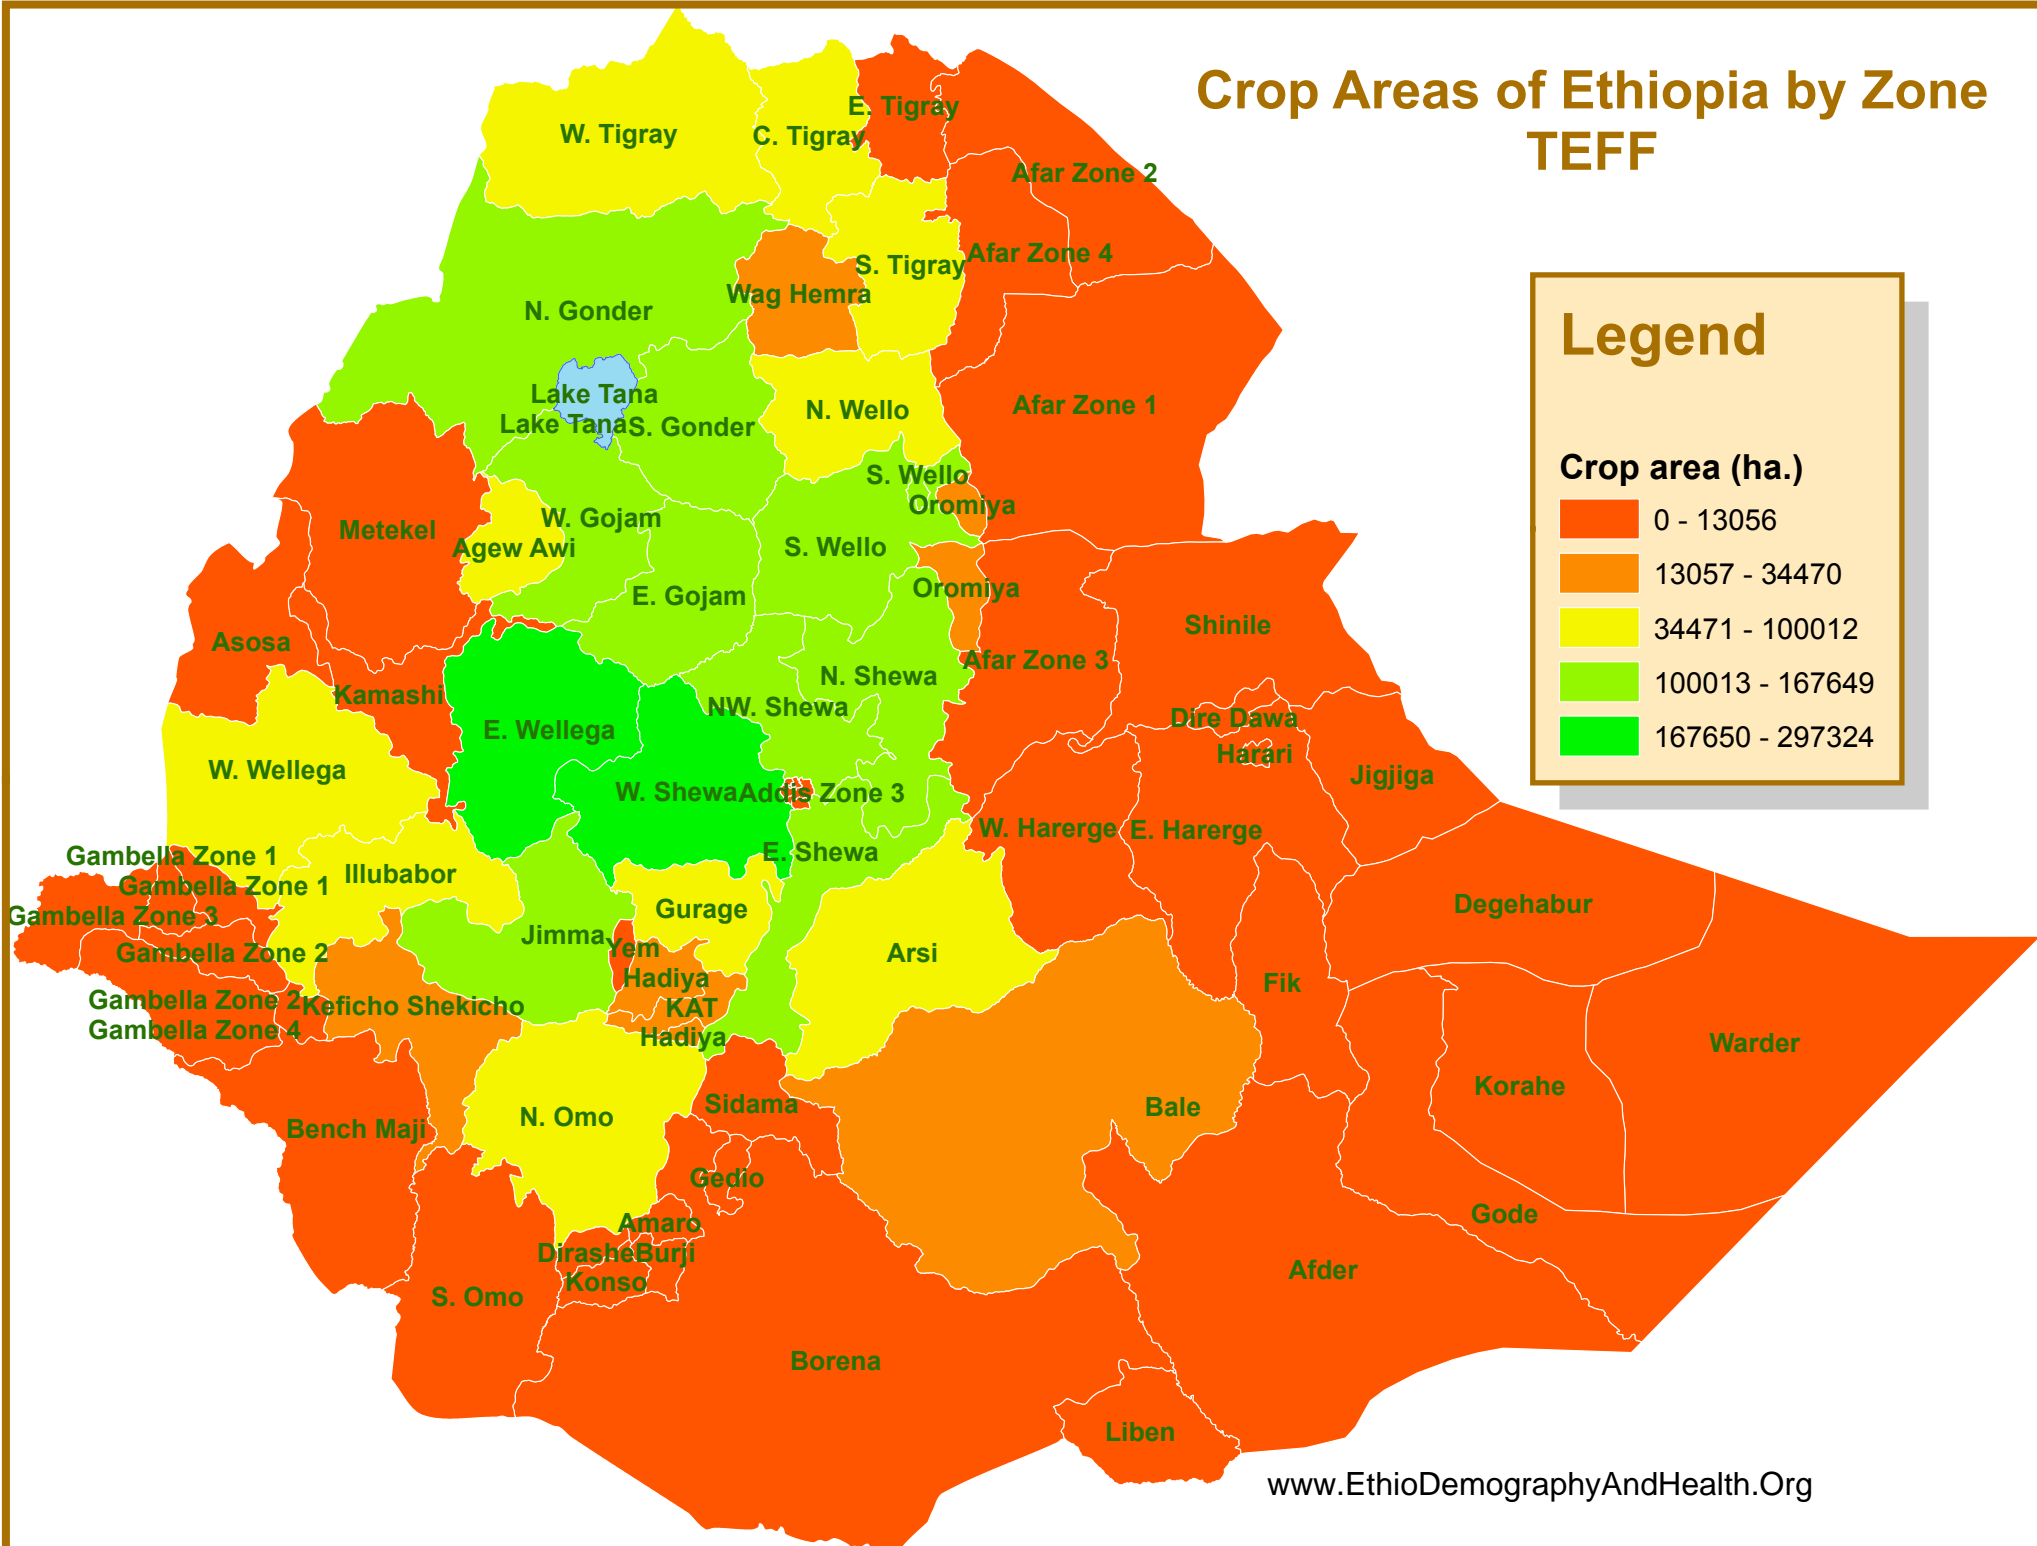

Crop area (ha.)

- 0 - 5116
- 5117 - 21370

Crop Areas of Ethiopia by Zone ENSET

Legend

Crop area (ha.)

0 - 507

508 - 21843

Crop Areas of Ethiopia by Zone SESAME

Crop Areas of Ethiopia by Zone SORGHUM

Crop Areas of Ethiopia by Zone TEFF

Crop Areas of Ethiopia by Zone WHEAT

Legend

Crop area (ha.)