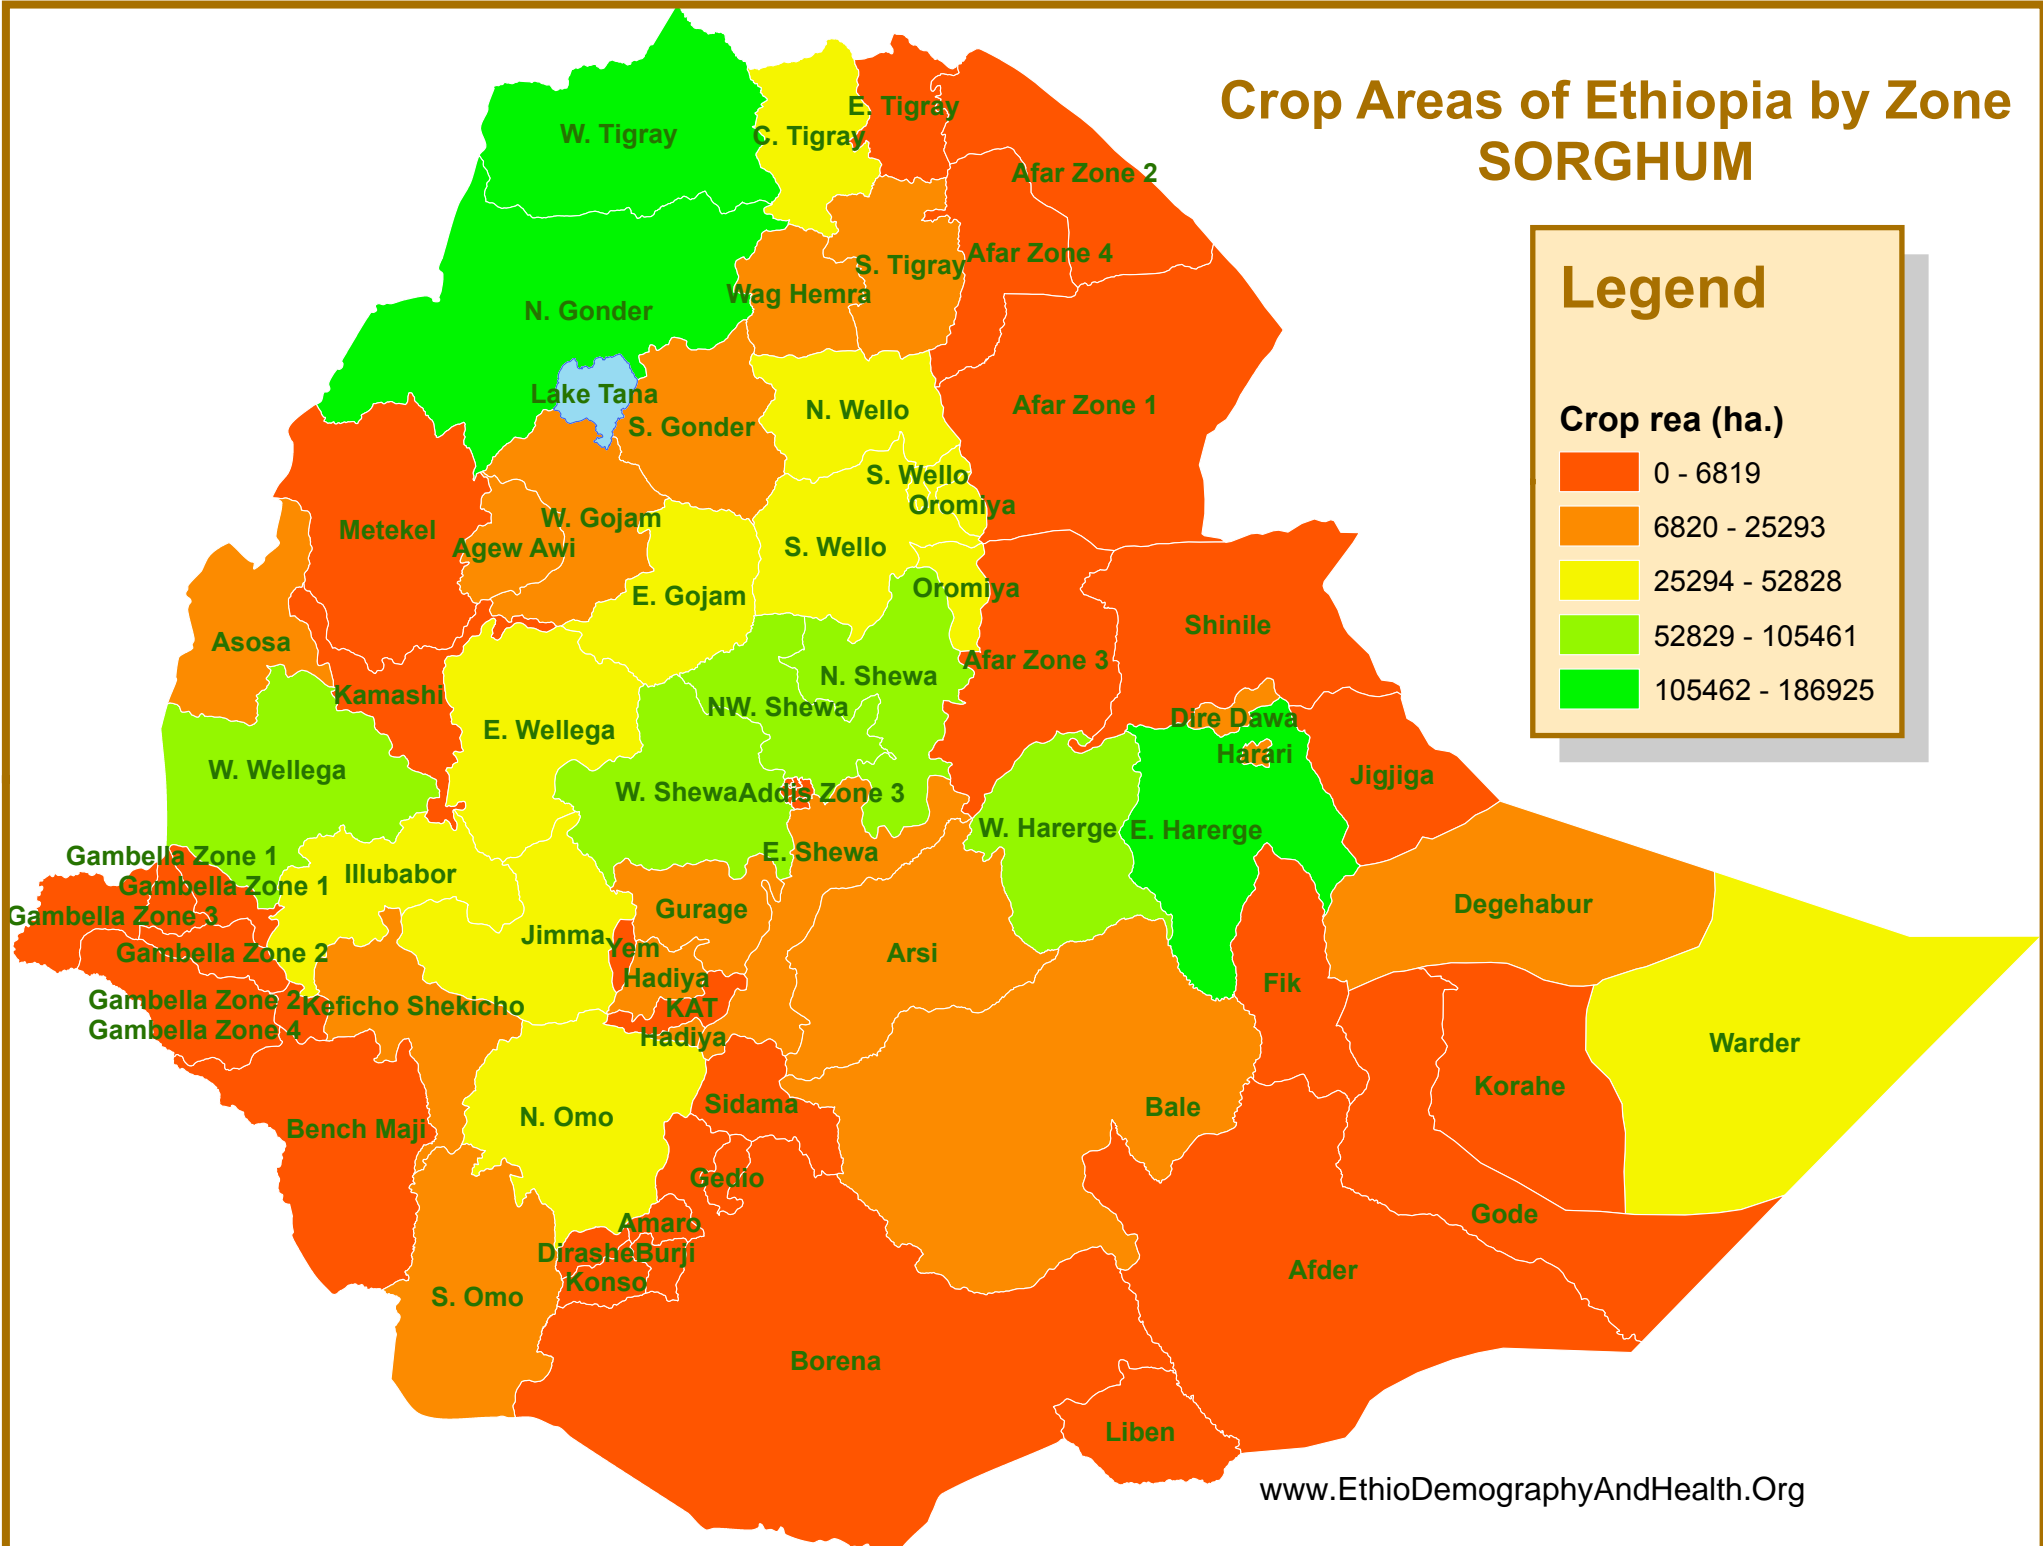

Crop area (ha.)

- 0 - 5116
- 5117 - 21370

Crop Areas of Ethiopia by Zone ENSET

Legend

Crop area (ha.)

0 - 507

508 - 21843

Crop Areas of Ethiopia by Zone SESAME

Crop Areas of Ethiopia by Zone SORGHUM

Crop Areas of Ethiopia by Zone TEFF

Crop Areas of Ethiopia by Zone WHEAT

Legend

Crop area (ha.)