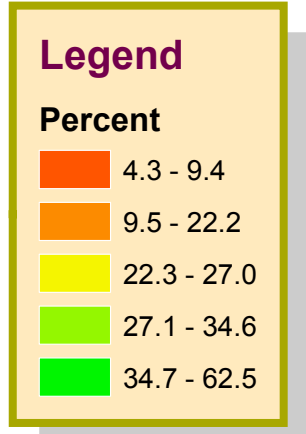

Infant Mortality Rate by Region Demographic and Health Survey (2011)

Percentage of Married Women Using any Method of Contraception by Region Demographic and Health Survey (2011)

Median Age at First Marriage (Women: 25-49) by Region Demographic and Health Survey (2011)

Median Duration of Exclusive Breastfeeding by Region Demographic and Health Survey (2011)

Legend

Median duration (mos.)

- 0.5 - 0.6
- 0.7 - 2.0
- 2.1 - 3.1
- 3.2 - 4.6

Percentage of Households with At least One Mosquito Net Demographic and Health Survey (2005)