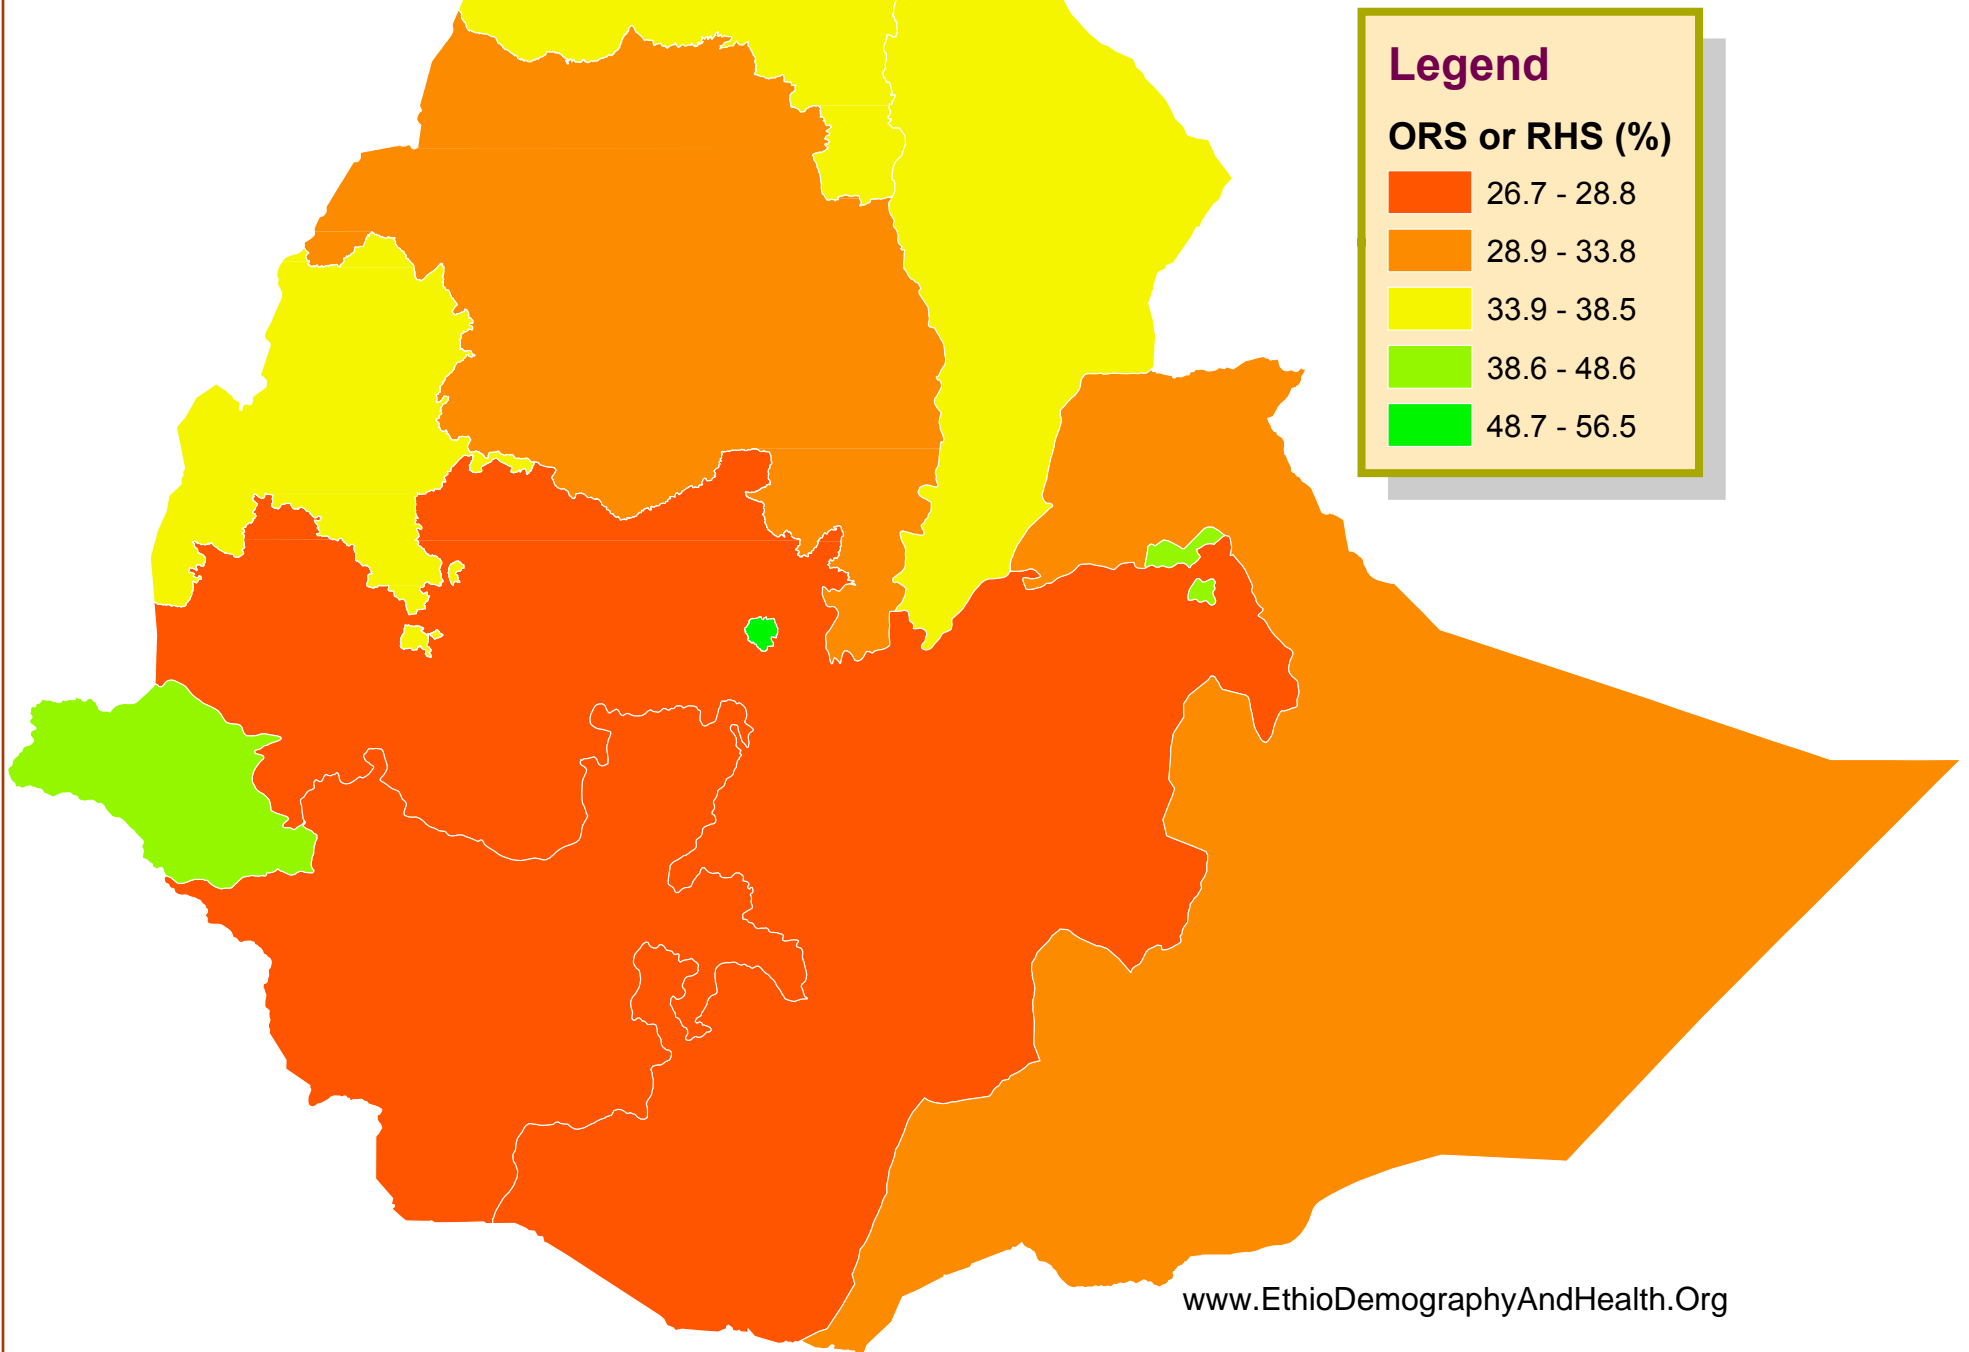

Median Duration of Exclusive Breastfeeding by Region Demographic and Health Survey (2011)

Legend

Median duration (mos.)

- 0.5 - 0.6
- 0.7 - 2.0
- 2.1 - 3.1
- 3.2 - 4.6

Percentage of Households with At least One Mosquito Net Demographic and Health Survey (2005)

Percentage of Children Stunted Demographic and Health Survey (2011)

Percentage of Pregnant Women who Used Antimalarial Drugs Demographic and Health Survey (2005)

Ethiopia: Demographic and Health Survey

Total Fertility Rate Demographic and Health Survey ((2011)

Percentage who Knew about Treatment of Diarrhea Demographic and Health Survey (2011)

Under-five Mortality Rate by Region Demographic and Health Survey (2011)

Legend

Mortality rate

- 53
- 54 - 97
- 98 - 116
- 117 - 127
- 128 - 169