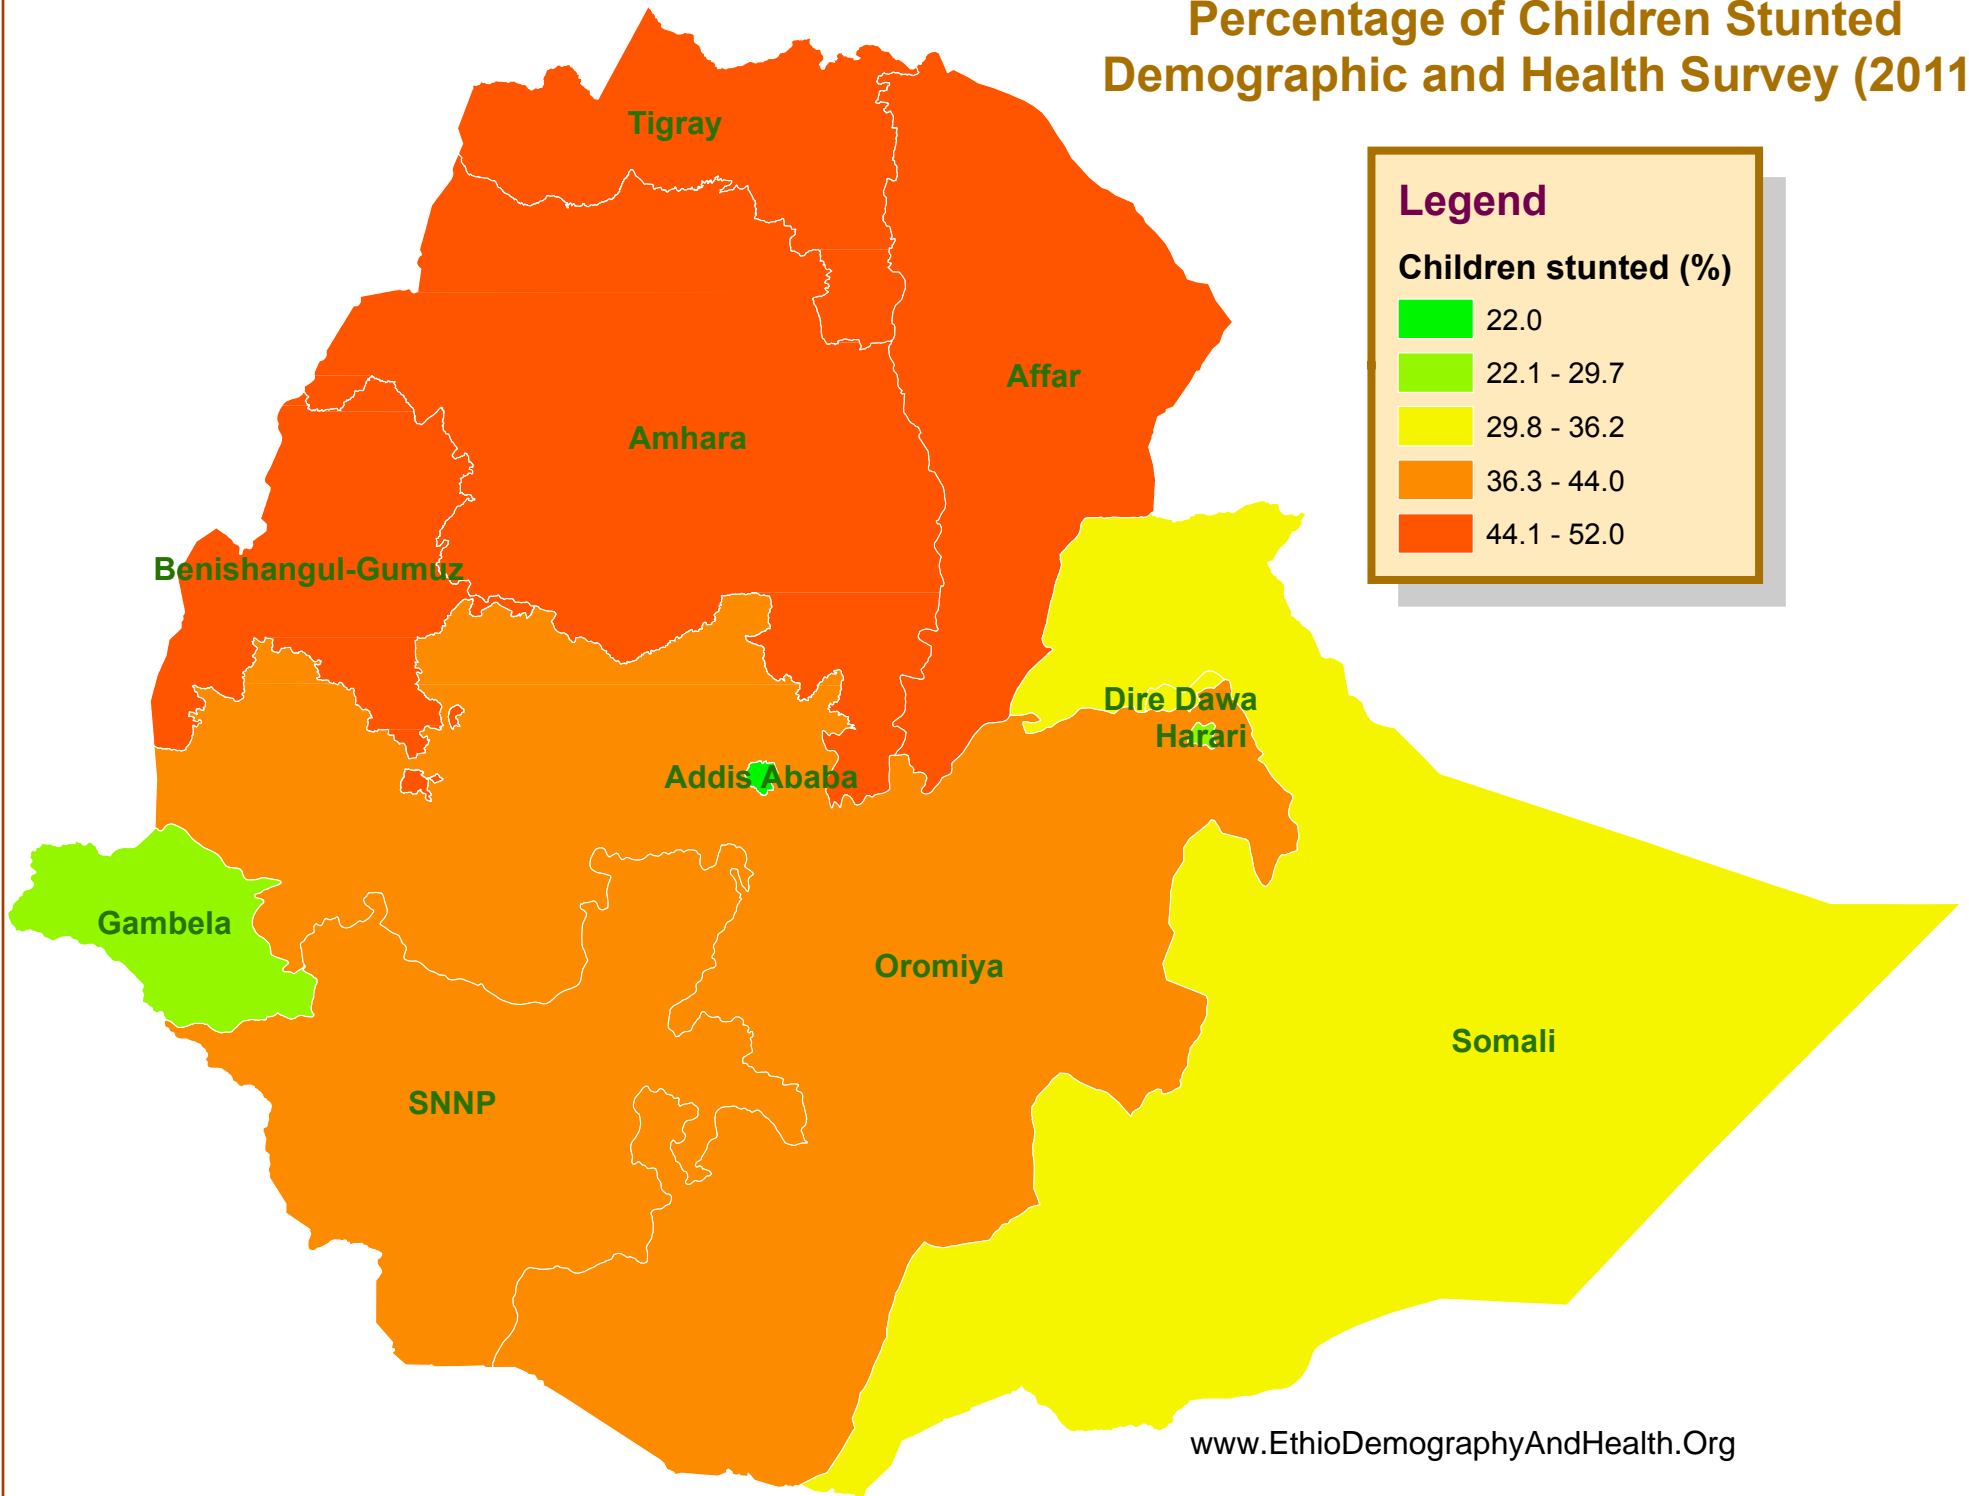

Infant Mortality Rate by Region Demographic and Health Survey (2011)

Percentage of Married Women Using any Method of Contraception by Region Demographic and Health Survey (2011)

Median Age at First Marriage (Women: 25-49) by Region Demographic and Health Survey (2011)

Median Duration of Exclusive Breastfeeding by Region Demographic and Health Survey (2011)

Legend

Median duration (mos.)

- 0.5 - 0.6
- 0.7 - 2.0
- 2.1 - 3.1
- 3.2 - 4.6

Percentage of Households with At least One Mosquito Net Demographic and Health Survey (2005)

Percentage of Children Stunted Demographic and Health Survey (2011)

Percentage of Pregnant Women who Used Antimalarial Drugs Demographic and Health Survey (2005)

Ethiopia: Demographic and Health Survey

Total Fertility Rate Demographic and Health Survey ((2011)

Percentage who Knew about Treatment of Diarrhea Demographic and Health Survey (2011)

Under-five Mortality Rate by Region Demographic and Health Survey (2011)

Legend

Mortality rate

- 53
- 54 - 97
- 98 - 116
- 117 - 127
- 128 - 169