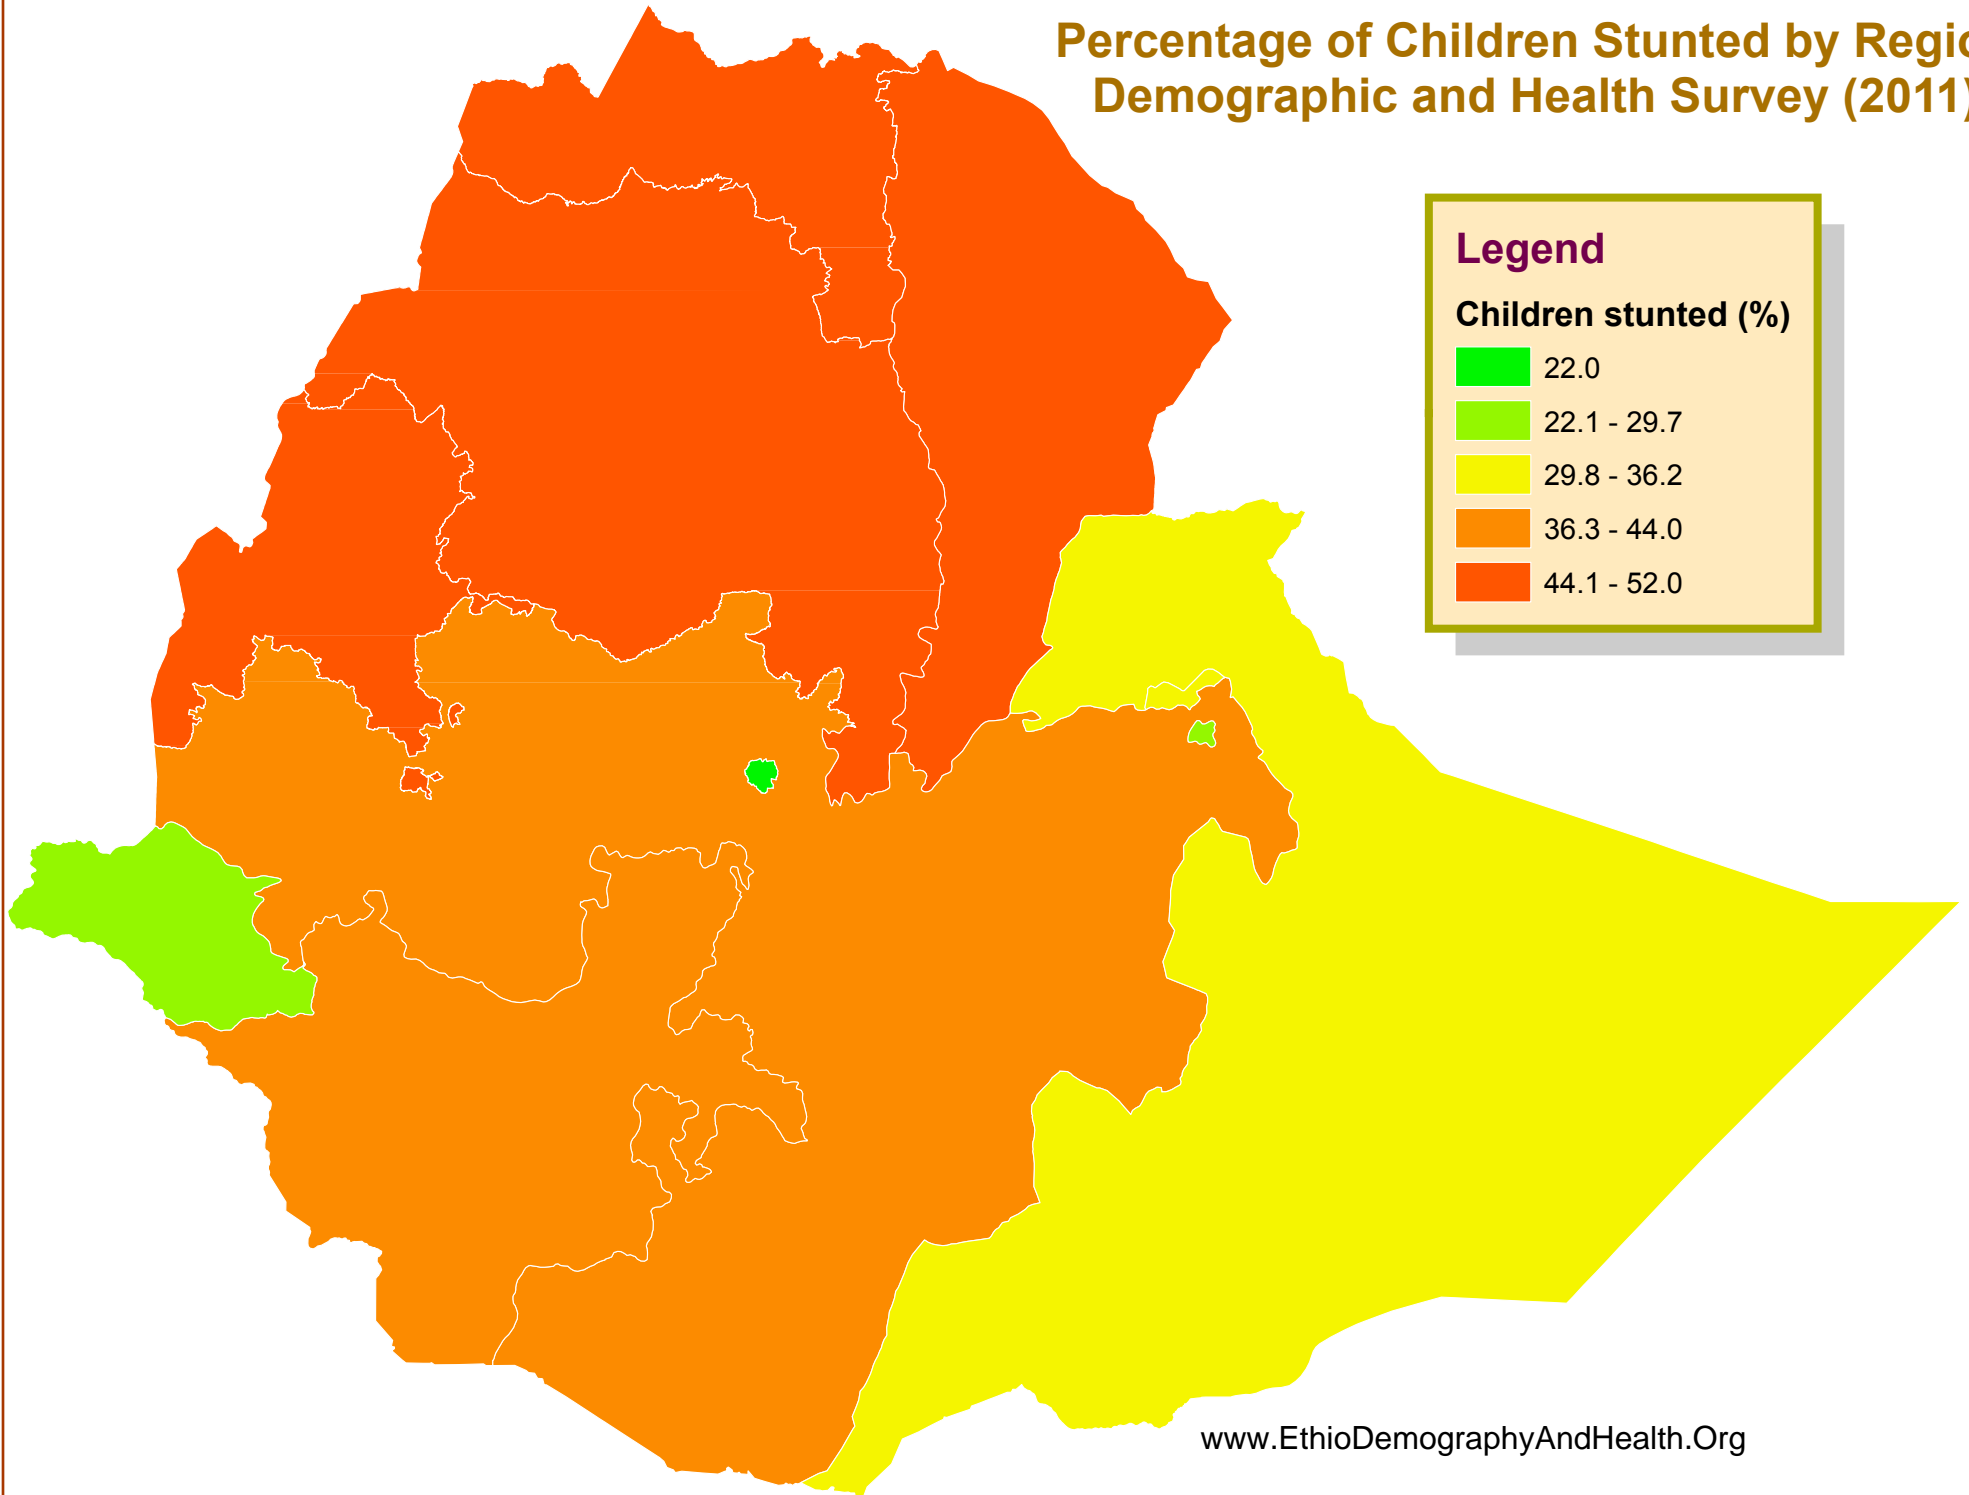

Median Duration of Exclusive Breastfeeding by Region Demographic and Health Survey (2011)

Legend

Median duration (mos.)

- 0.5 - 0.6
- 0.7 - 2.0
- 2.1 - 3.1
- 3.2 - 4.6

Percentage of Households with At least One Mosquito Net Demographic and Health Survey (2005)

Percentage of Children Stunted Demographic and Health Survey (2011)

Percentage of Pregnant Women who Used Antimalarial Drugs Demographic and Health Survey (2005)

Ethiopia: Demographic and Health Survey

Total Fertility Rate Demographic and Health Survey ((2011)

Percentage who Knew about Treatment of Diarrhea Demographic and Health Survey (2011)

Under-five Mortality Rate by Region Demographic and Health Survey (2011)

Legend

Mortality rate

- 53
- 54 - 97
- 98 - 116
- 117 - 127
- 128 - 169

Percentage of Children Stunted by Region Demographic and Health Survey (2011)

Legend

Children stunted (%)

- 22.0
- 22.1 - 29.7
- 29.8 - 36.2
- 36.3 - 44.0
- 44.1 - 52.0

Percentage of Children who Slept Under any Mosquito Net the Night Before the Survey Demographic and Health Survey (2005)