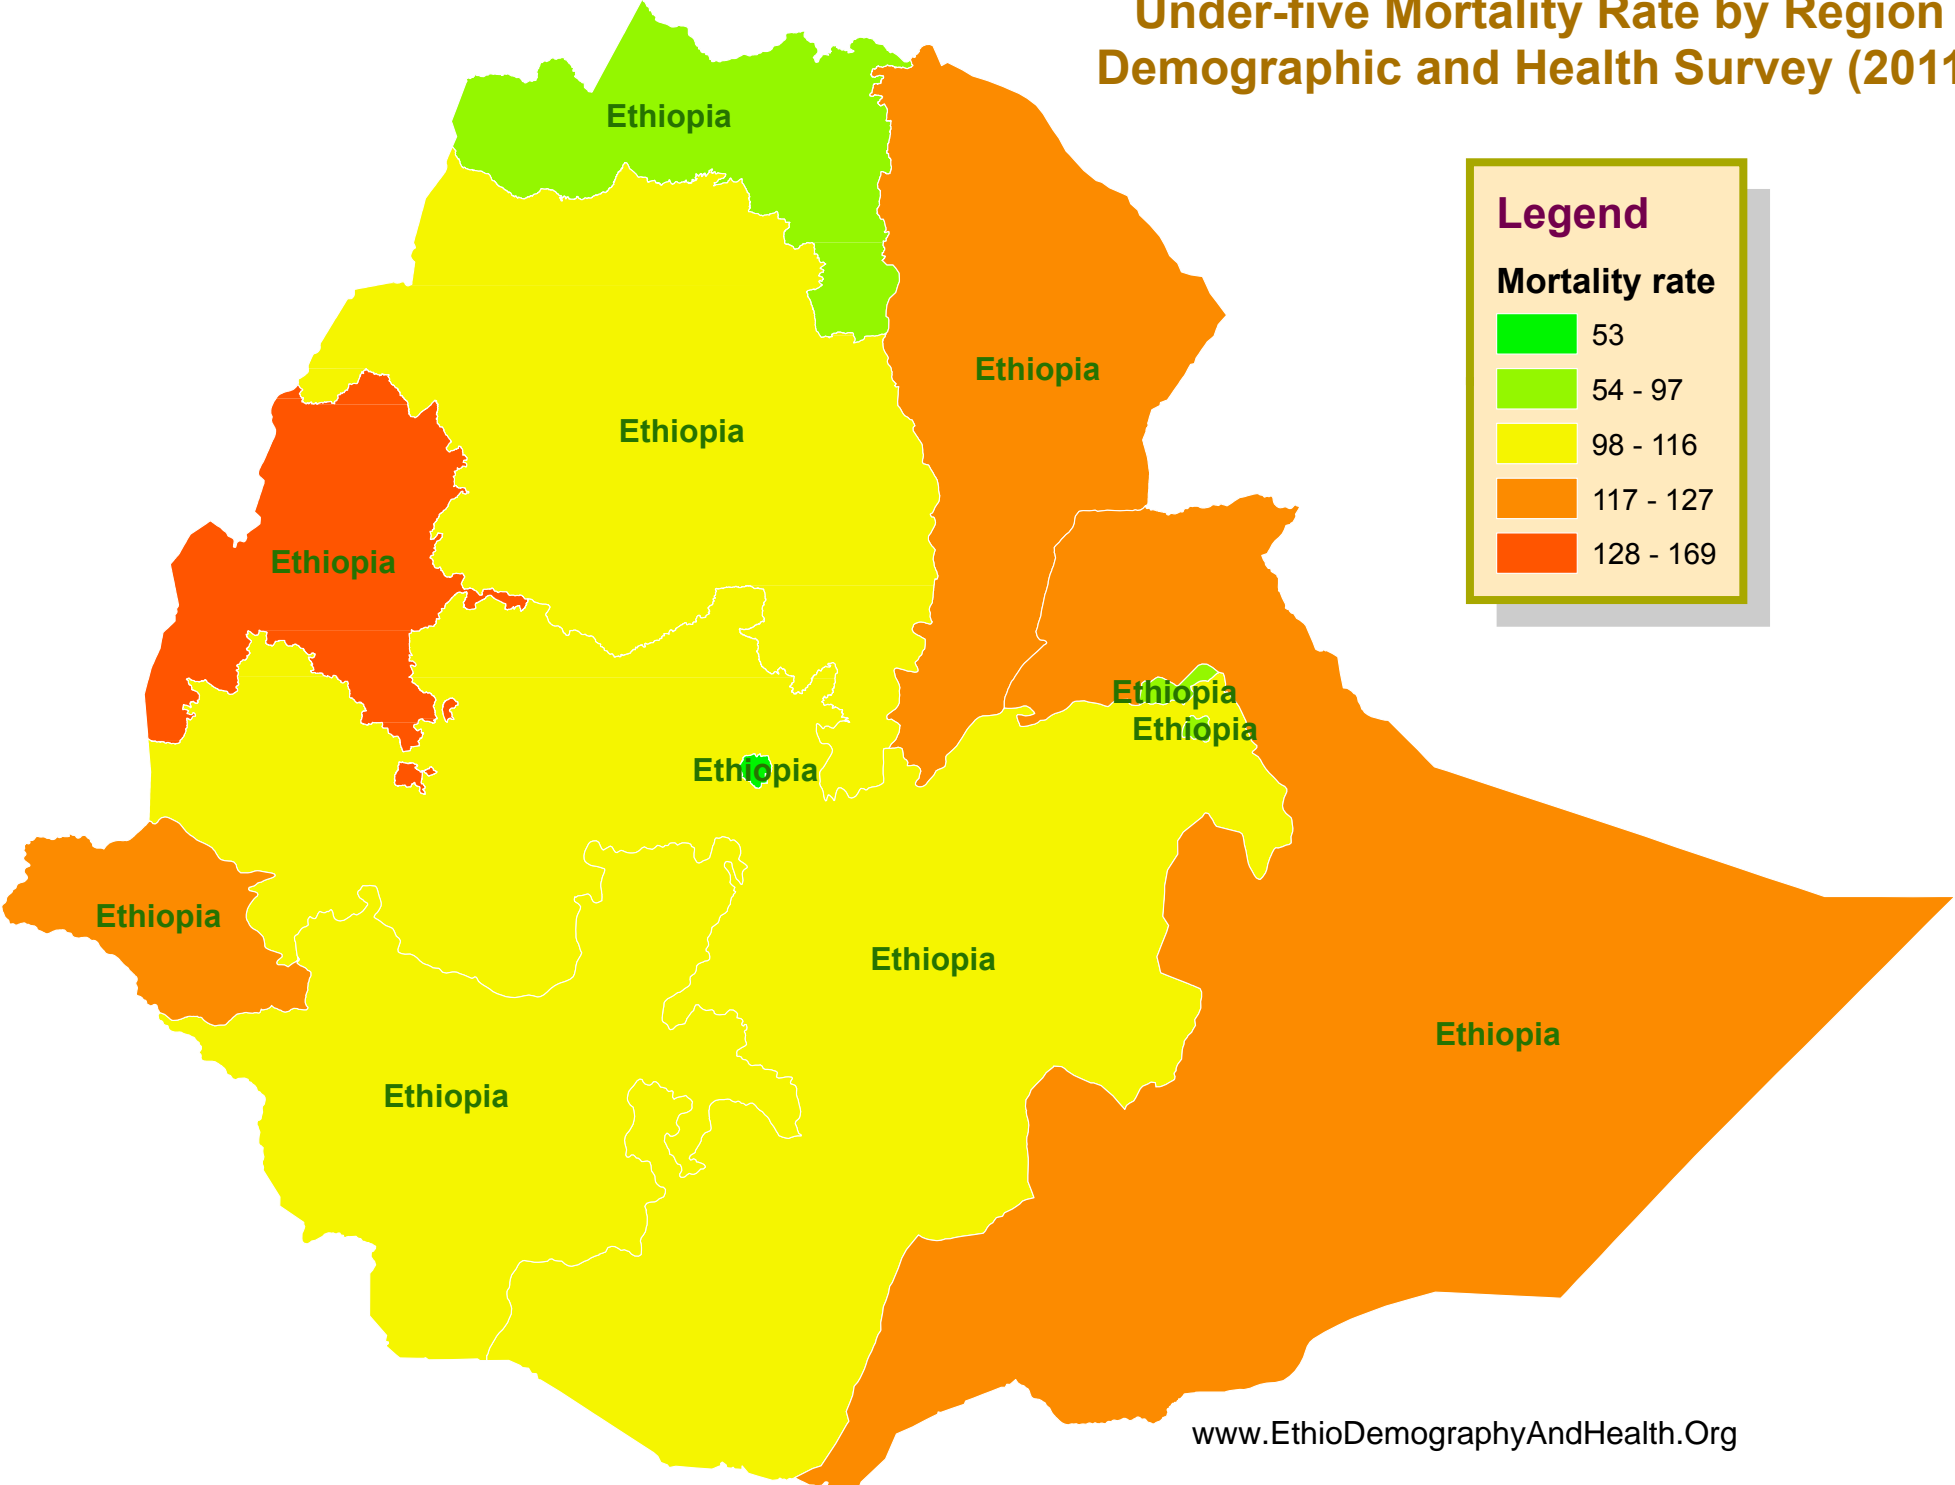

Median Duration of Exclusive Breastfeeding by Region Demographic and Health Survey (2011)

Legend

Median duration (mos.)

- 0.5 - 0.6
- 0.7 - 2.0
- 2.1 - 3.1
- 3.2 - 4.6

Percentage of Households with At least One Mosquito Net Demographic and Health Survey (2005)

Percentage of Children Stunted Demographic and Health Survey (2011)

Percentage of Pregnant Women who Used Antimalarial Drugs Demographic and Health Survey (2005)

Ethiopia: Demographic and Health Survey

Total Fertility Rate Demographic and Health Survey ((2011)

Percentage who Knew about Treatment of Diarrhea Demographic and Health Survey (2011)

Under-five Mortality Rate by Region Demographic and Health Survey (2011)

Legend

Mortality rate

- 53
- 54 - 97
- 98 - 116
- 117 - 127
- 128 - 169

Crop Areas of Ethiopia by Zone SORGHUM

Crop Areas of Ethiopia by Zone TEFF

Crop Areas of Ethiopia by Zone WHEAT

Legend

Crop area (ha.)