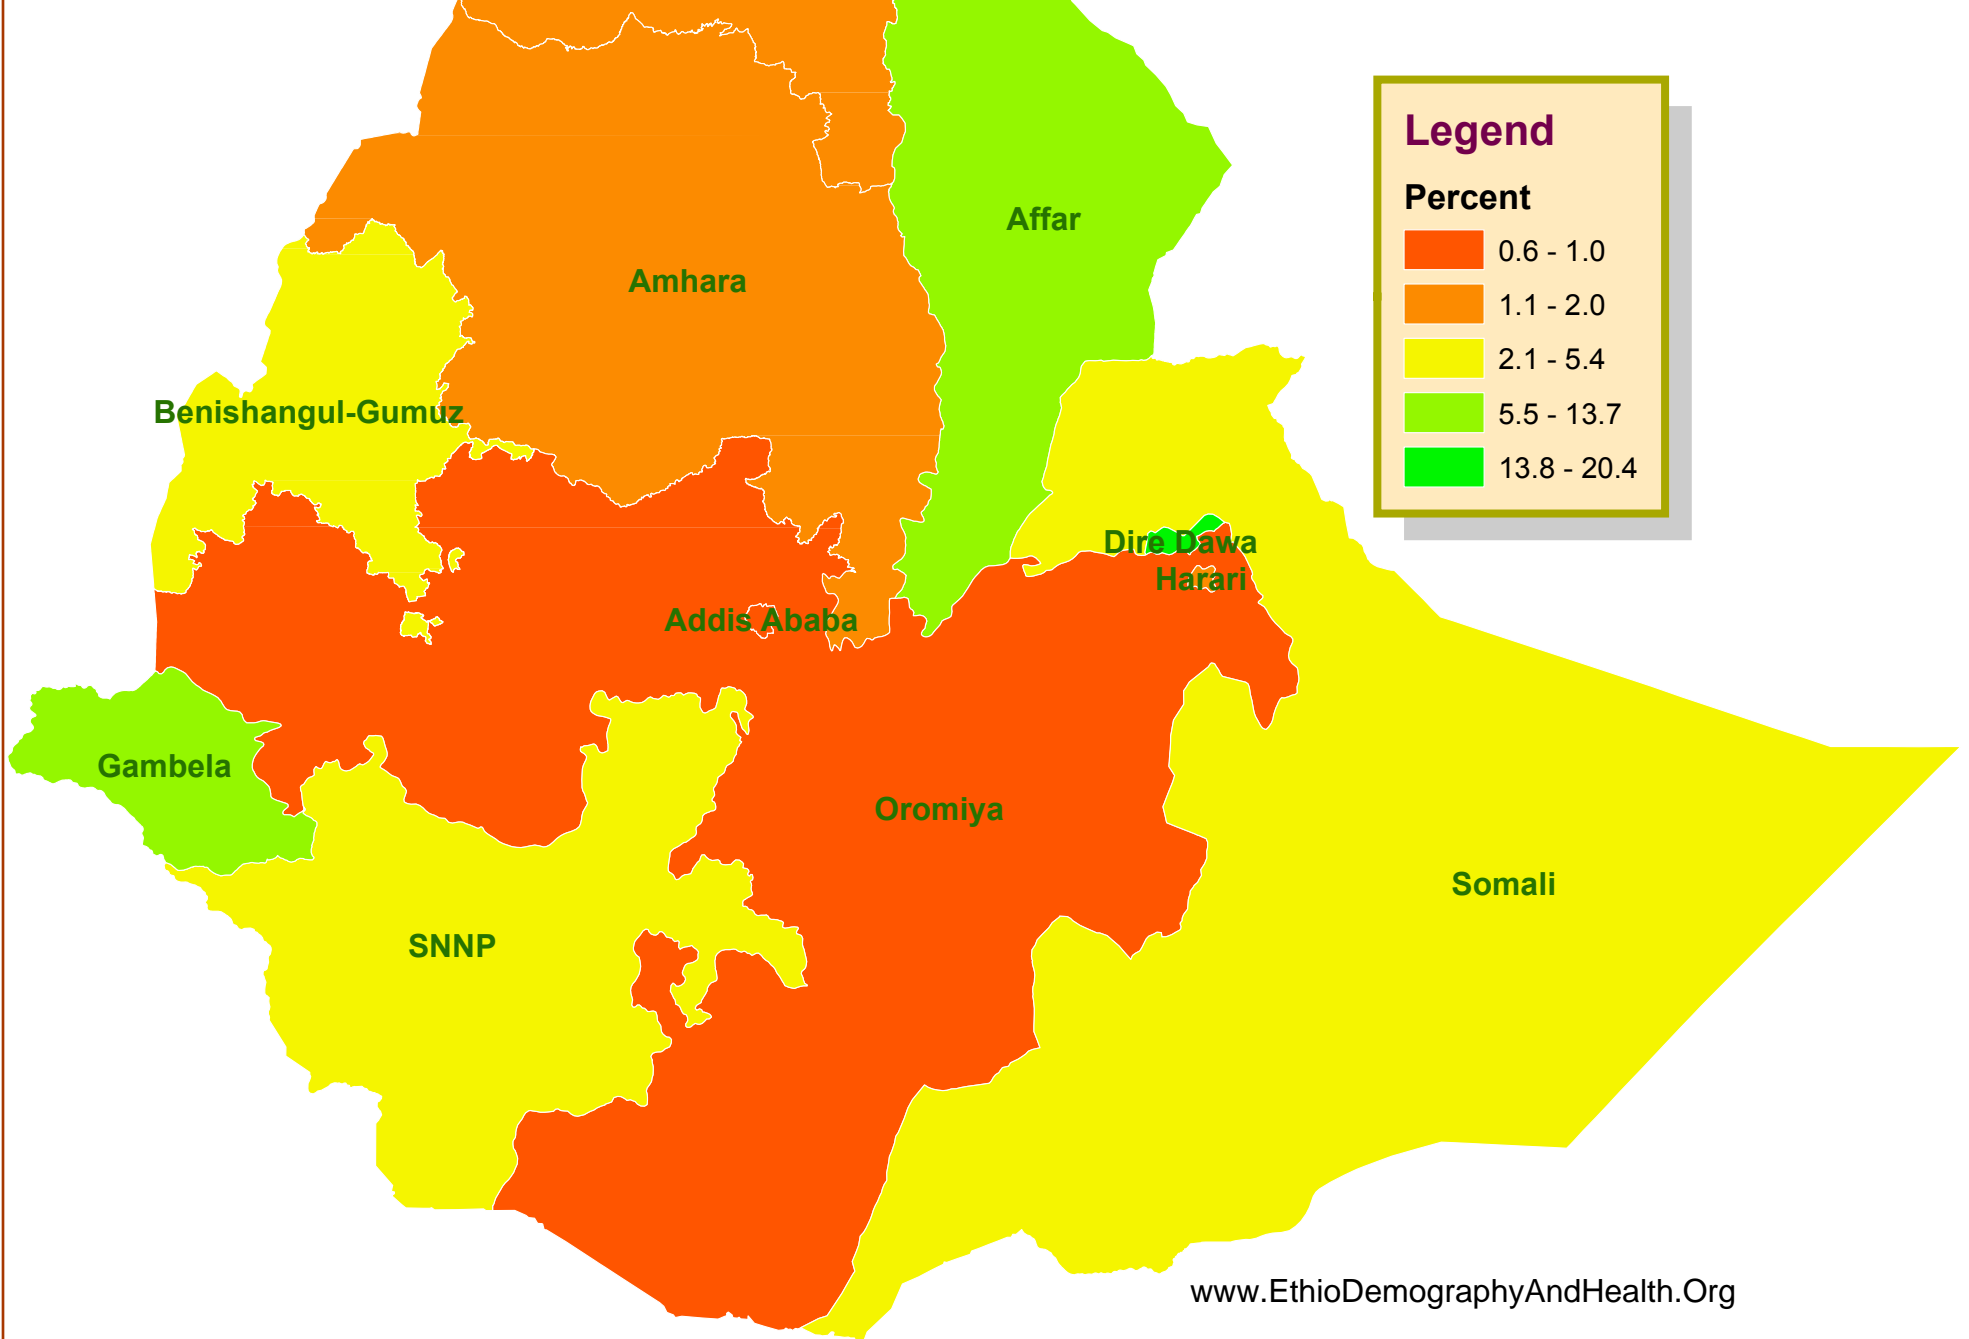

Median Duration of Exclusive Breastfeeding by Region Demographic and Health Survey (2011)

Legend

Median duration (mos.)

- 0.5 - 0.6
- 0.7 - 2.0
- 2.1 - 3.1
- 3.2 - 4.6

Percentage of Households with At least One Mosquito Net Demographic and Health Survey (2005)

Percentage of Married Women Using Any Modern Method of Contraception by Region Demographic and Health Survey (2011)

Percentage of Households with Electricity by Region Demographic and Health Survey (2011)

Percentage of Children Stunted by Region Demographic and Health Survey (2011)

Legend

Children stunted (%)

- 22.0
- 22.1 - 29.7
- 29.8 - 36.2
- 36.3 - 44.0
- 44.1 - 52.0

Percentage of Children who Slept Under any Mosquito Net the Night Before the Survey Demographic and Health Survey (2005)

Percentage of Children Underweight by Region Demographic and Health Survey (2011)

Percentage of Children Wasted Demographic and Health Survey (2011)

Legend

Children wasted (%)

- 4.5
- 4.6 - 7.5
- 7.6 - 10.2
- 10.3 - 12.4
- 12.5 - 22.2