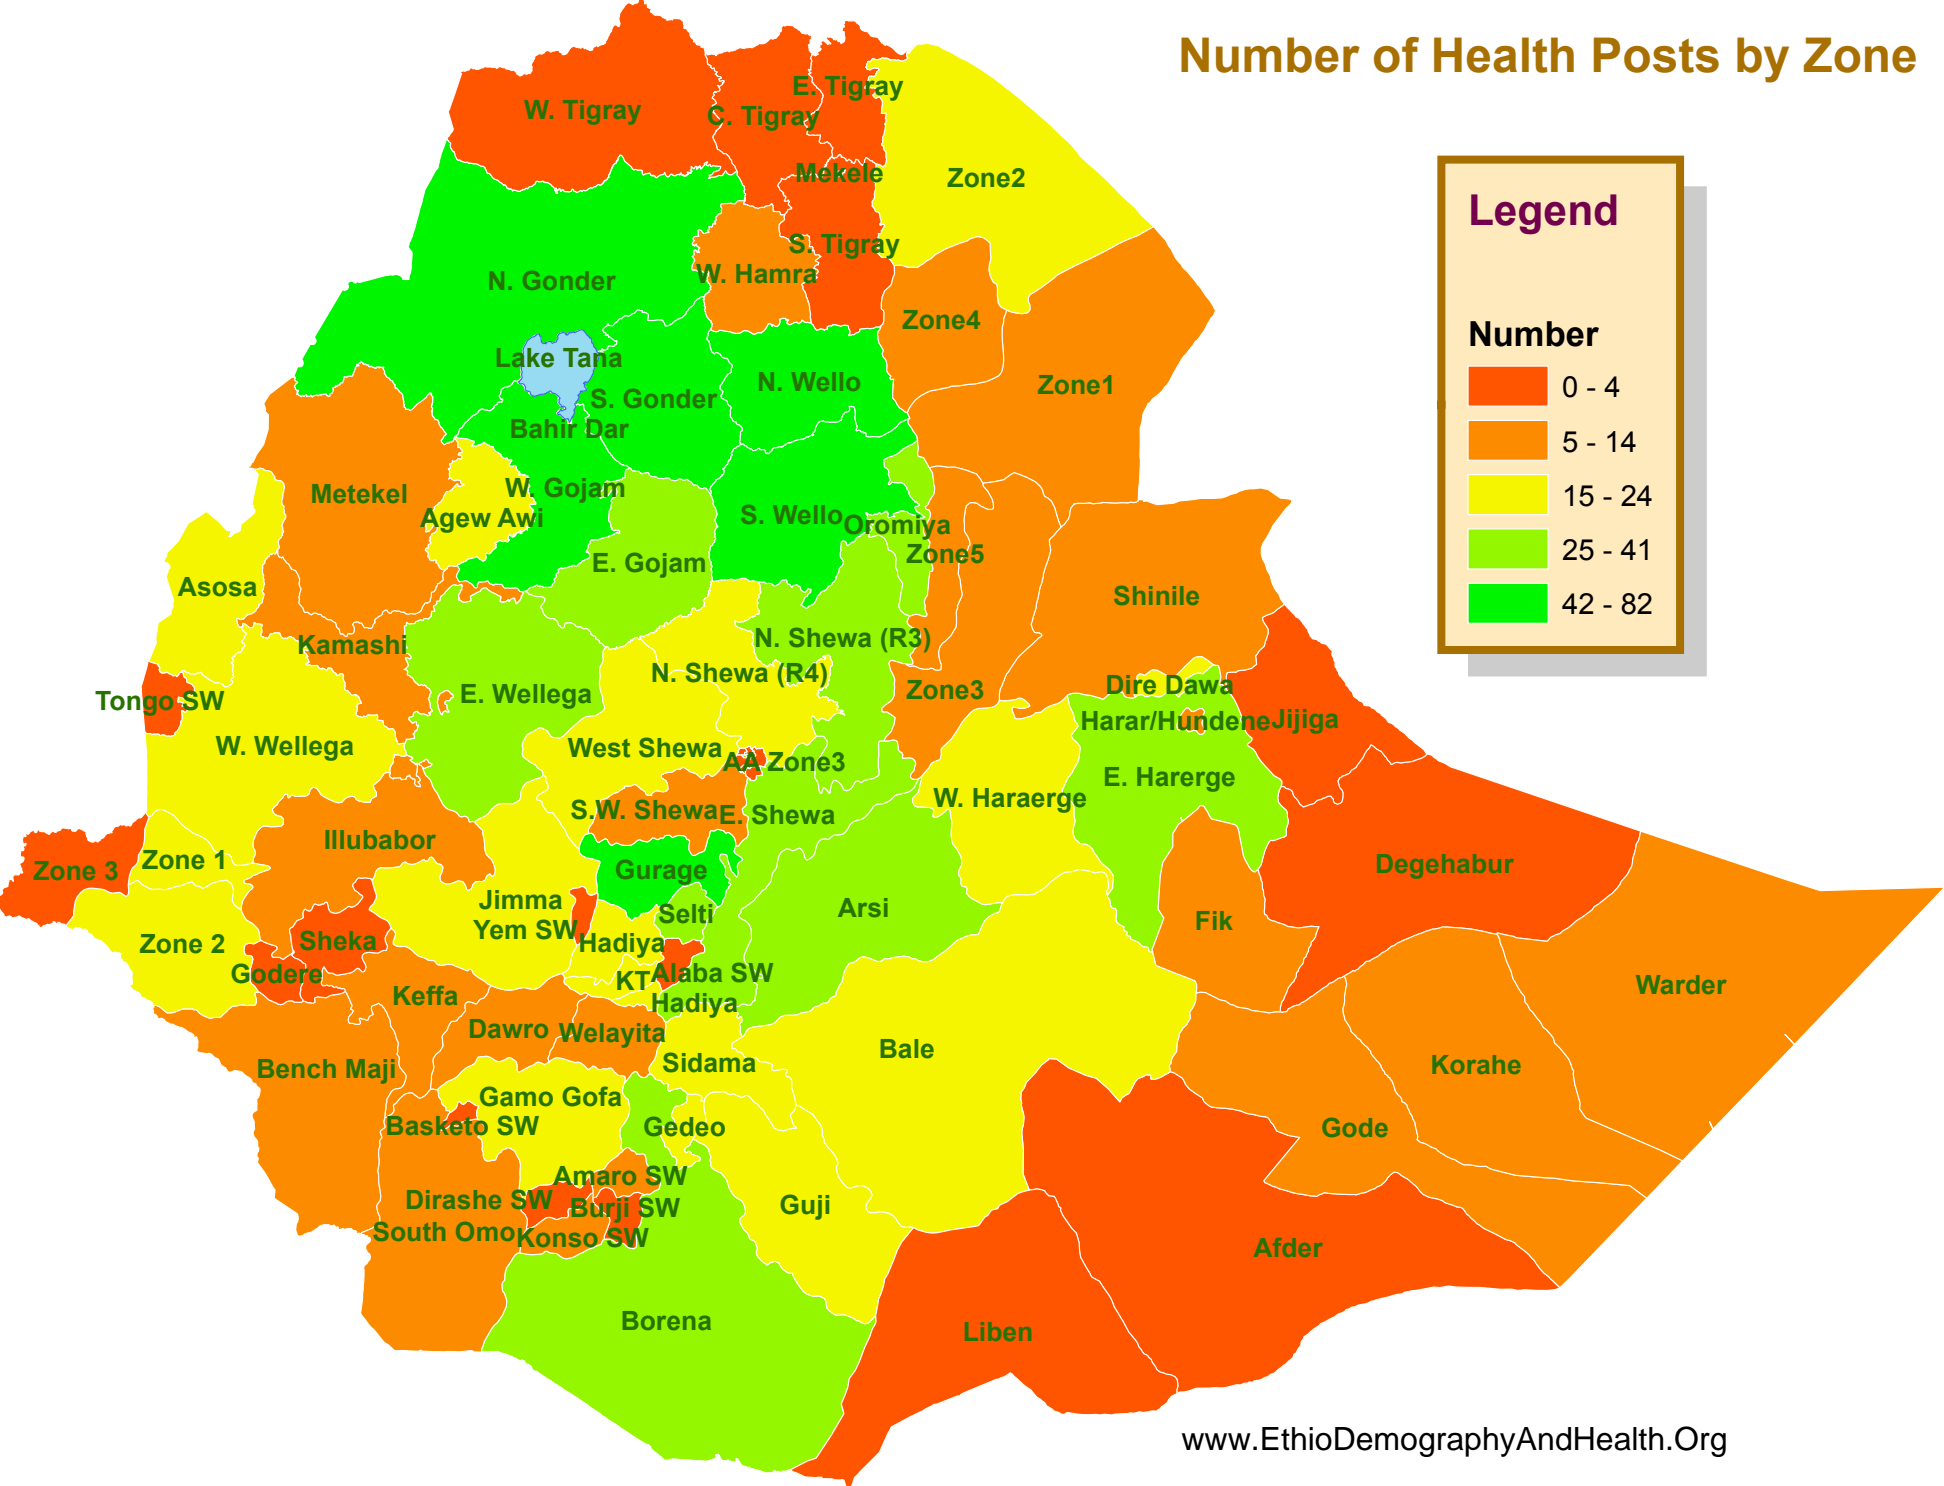

Median Duration of Exclusive Breastfeeding by Region Demographic and Health Survey (2011)

Legend

Median duration (mos.)

- 0.5 - 0.6
- 0.7 - 2.0
- 2.1 - 3.1
- 3.2 - 4.6

Percentage of Households with At least One Mosquito Net Demographic and Health Survey (2005)

Percentage of Children Stunted by Region Demographic and Health Survey (2011)

Legend

Children stunted (%)

- 22.0
- 22.1 - 29.7
- 29.8 - 36.2
- 36.3 - 44.0
- 44.1 - 52.0

Percentage of Children who Slept Under any Mosquito Net the Night Before the Survey Demographic and Health Survey (2005)

Percentage of Children Underweight by Region Demographic and Health Survey (2011)

Percentage of Children Wasted Demographic and Health Survey (2011)

Legend

Children wasted (%)

- 4.5
- 4.6 - 7.5
- 7.6 - 10.2
- 10.3 - 12.4
- 12.5 - 22.2

Number of Health Posts by Zone

Legend

Number

- 0 - 4
- 5 - 14
- 15 - 24
- 25 - 41
- 42 - 82

Number of Health Centers by Zone

Crop Areas of Ethiopia by Zone

LENTILS

Legend