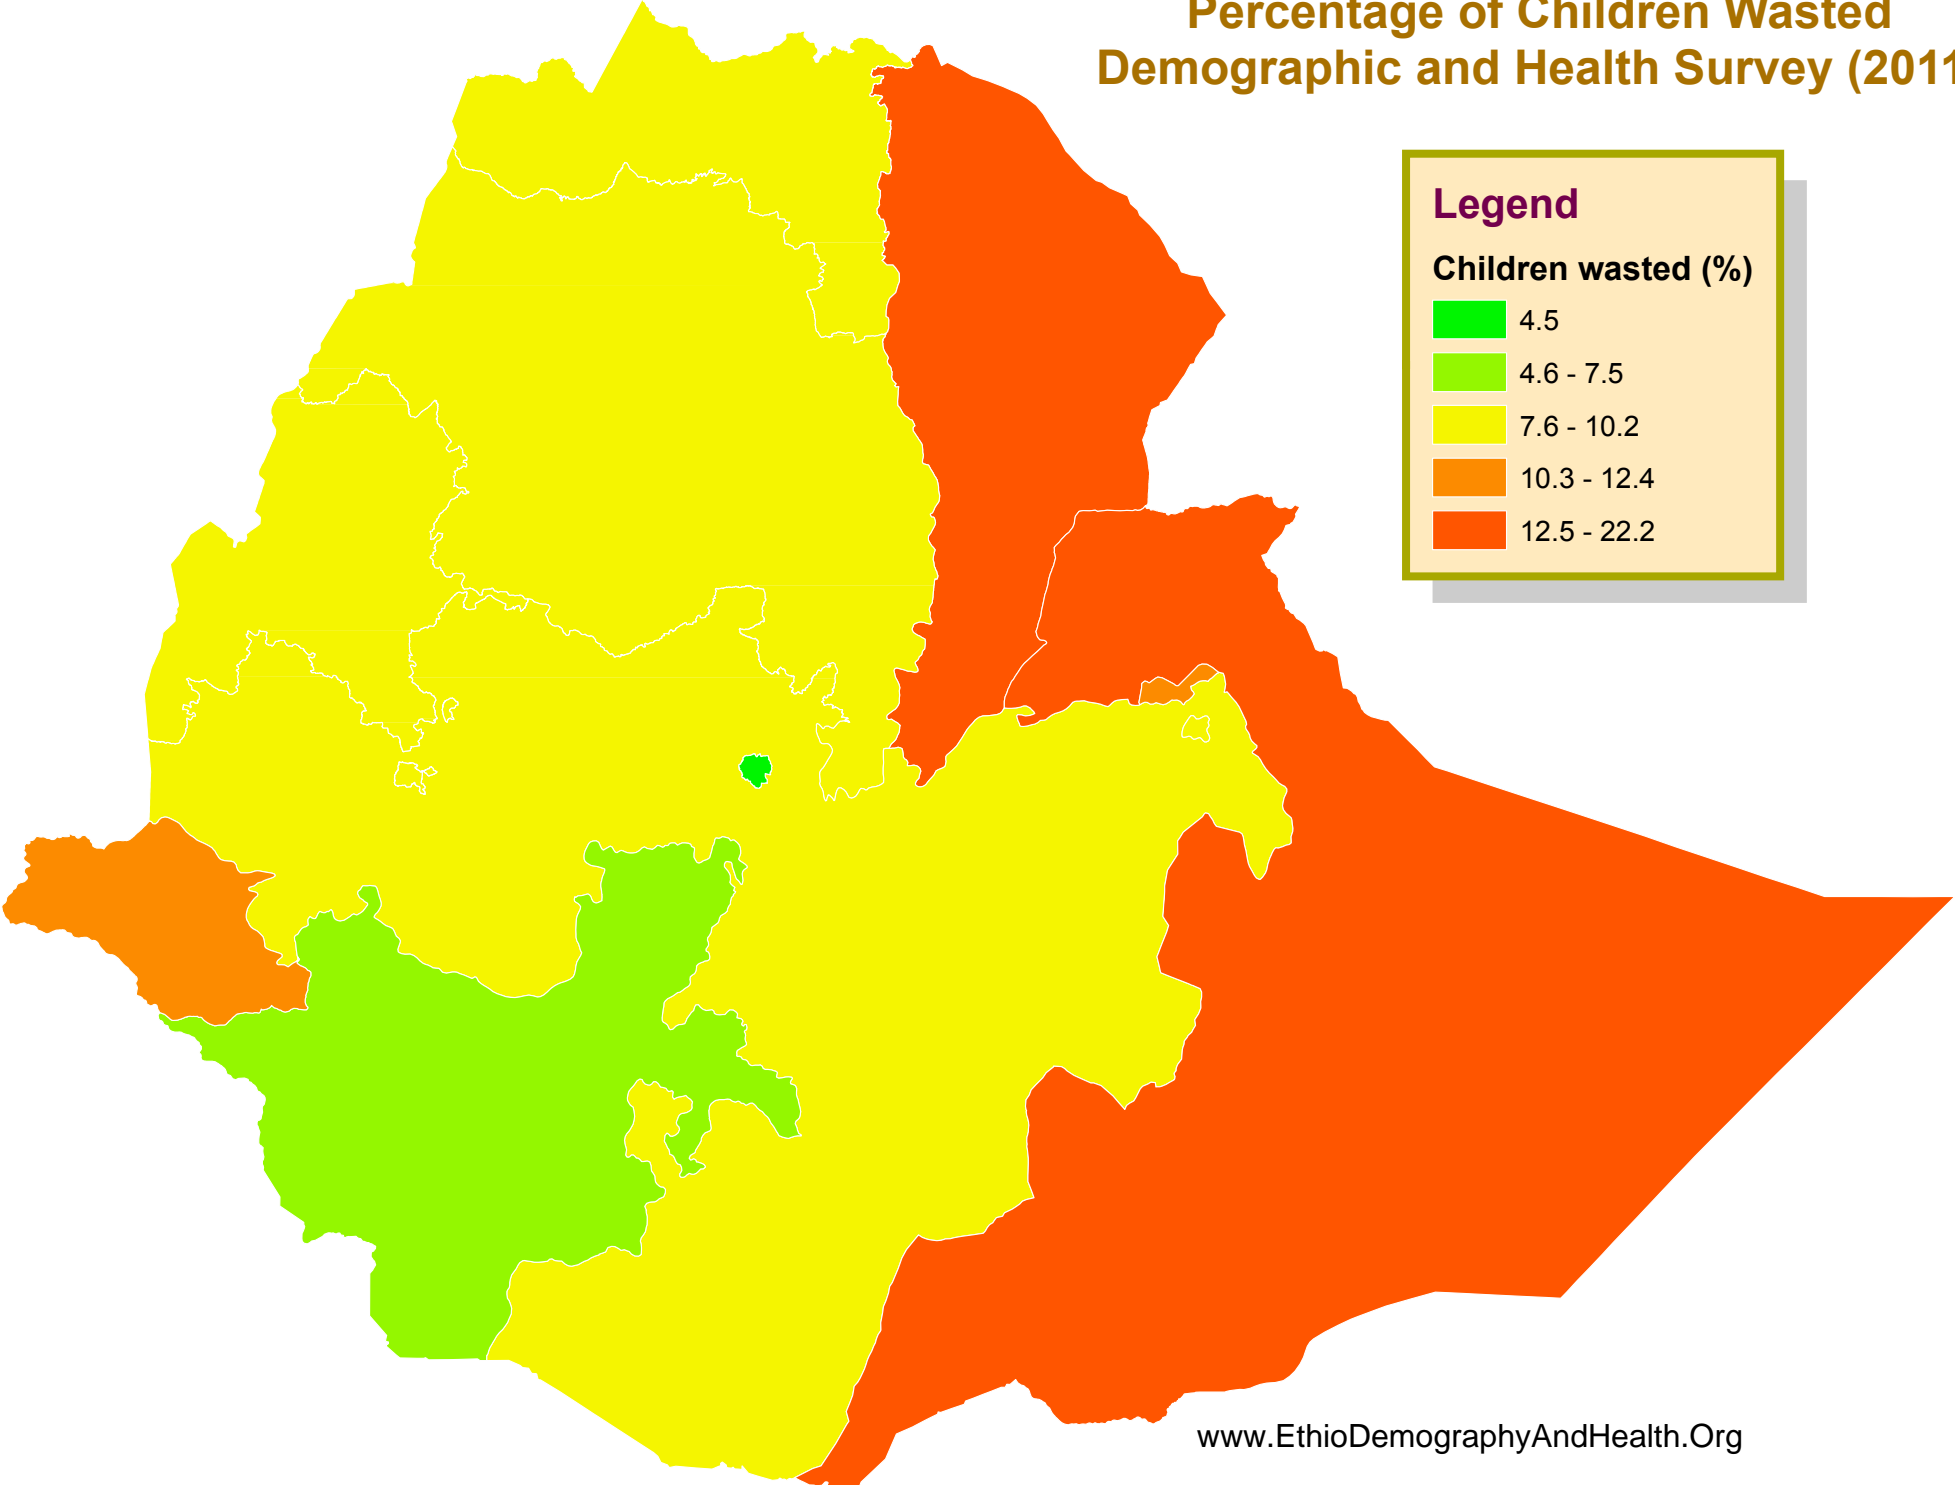

Percentage who Knew about Treatment of Diarrhea Demographic and Health Survey (2011)

Under-five Mortality Rate by Region Demographic and Health Survey (2011)

Legend

Mortality rate

- 53
- 54 - 97
- 98 - 116
- 117 - 127
- 128 - 169

Percentage of Married Women Using Any Modern Method of Contraception by Region Demographic and Health Survey (2011)

Percentage of Households with Electricity by Region Demographic and Health Survey (2011)

Percentage of Children Stunted by Region Demographic and Health Survey (2011)

Legend

Children stunted (%)

- 22.0
- 22.1 - 29.7
- 29.8 - 36.2
- 36.3 - 44.0
- 44.1 - 52.0

Percentage of Children who Slept Under any Mosquito Net the Night Before the Survey Demographic and Health Survey (2005)

Percentage of Children Underweight by Region Demographic and Health Survey (2011)

Percentage of Children Wasted Demographic and Health Survey (2011)

Legend

Children wasted (%)

- 4.5
- 4.6 - 7.5
- 7.6 - 10.2
- 10.3 - 12.4
- 12.5 - 22.2