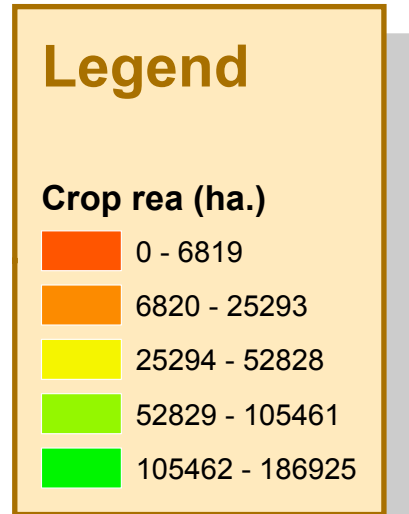

Number of Health Posts by Zone

Legend

Number

- 0 - 4
- 5 - 14
- 15 - 24
- 25 - 41
- 42 - 82

Number of Health Centers by Zone

Crop Areas of Ethiopia by Zone

LENTILS

Legend

Crop area (ha.)

- 0 - 5116
- 5117 - 21370

Crop Areas of Ethiopia by Zone ENSET

Legend

Crop area (ha.)

0 - 507

508 - 21843

Crop Areas of Ethiopia by Zone SESAME

Crop Areas of Ethiopia by Zone SORGHUM

Crop Areas of Ethiopia by Zone TEFF

Crop Areas of Ethiopia by Zone WHEAT

Legend

Crop area (ha.)