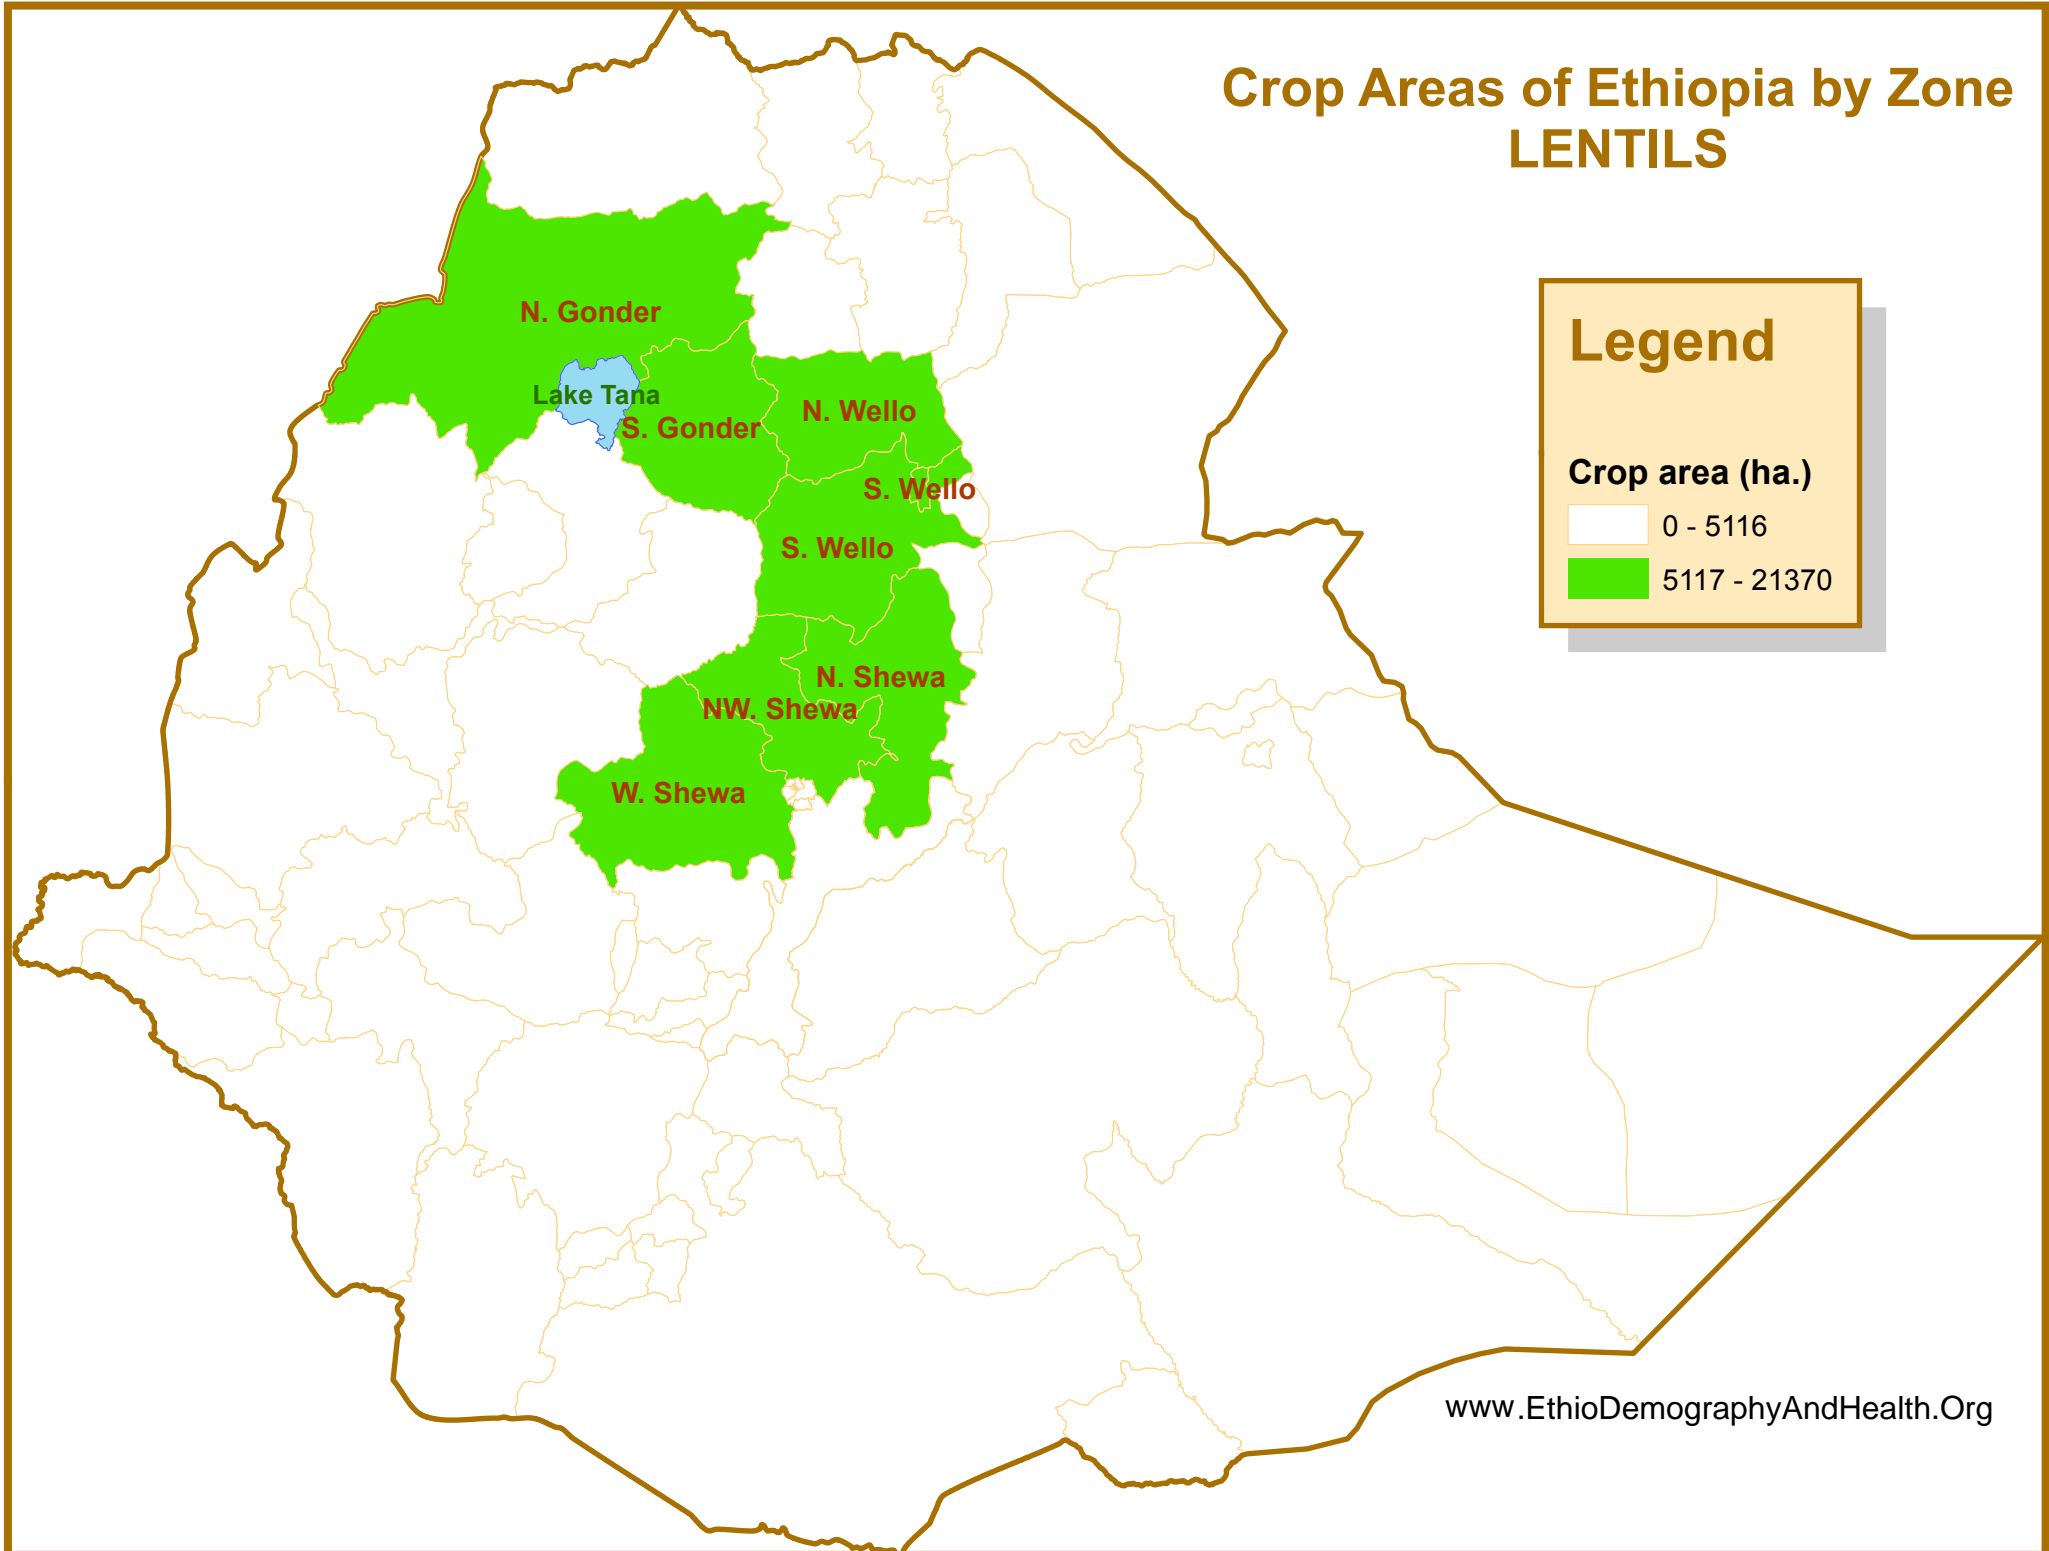

Percentage of Children Underweight by Region Demographic and Health Survey (2011)

Percentage of Children Wasted Demographic and Health Survey (2011)

Legend

Children wasted (%)

- 4.5
- 4.6 - 7.5
- 7.6 - 10.2
- 10.3 - 12.4
- 12.5 - 22.2

Number of Health Posts by Zone

Legend

Number

- 0 - 4
- 5 - 14
- 15 - 24
- 25 - 41
- 42 - 82

Number of Health Centers by Zone

Crop Areas of Ethiopia by Zone

LENTILS

Legend

Crop area (ha.)

- 0 - 5116
- 5117 - 21370

Crop Areas of Ethiopia by Zone ENSET

Legend

Crop area (ha.)

0 - 507

508 - 21843

Crop Areas of Ethiopia by Zone SESAME

Crop Areas of Ethiopia by Zone SORGHUM

Crop Areas of Ethiopia by Zone TEFF

Crop Areas of Ethiopia by Zone WHEAT

Legend

Crop area (ha.)