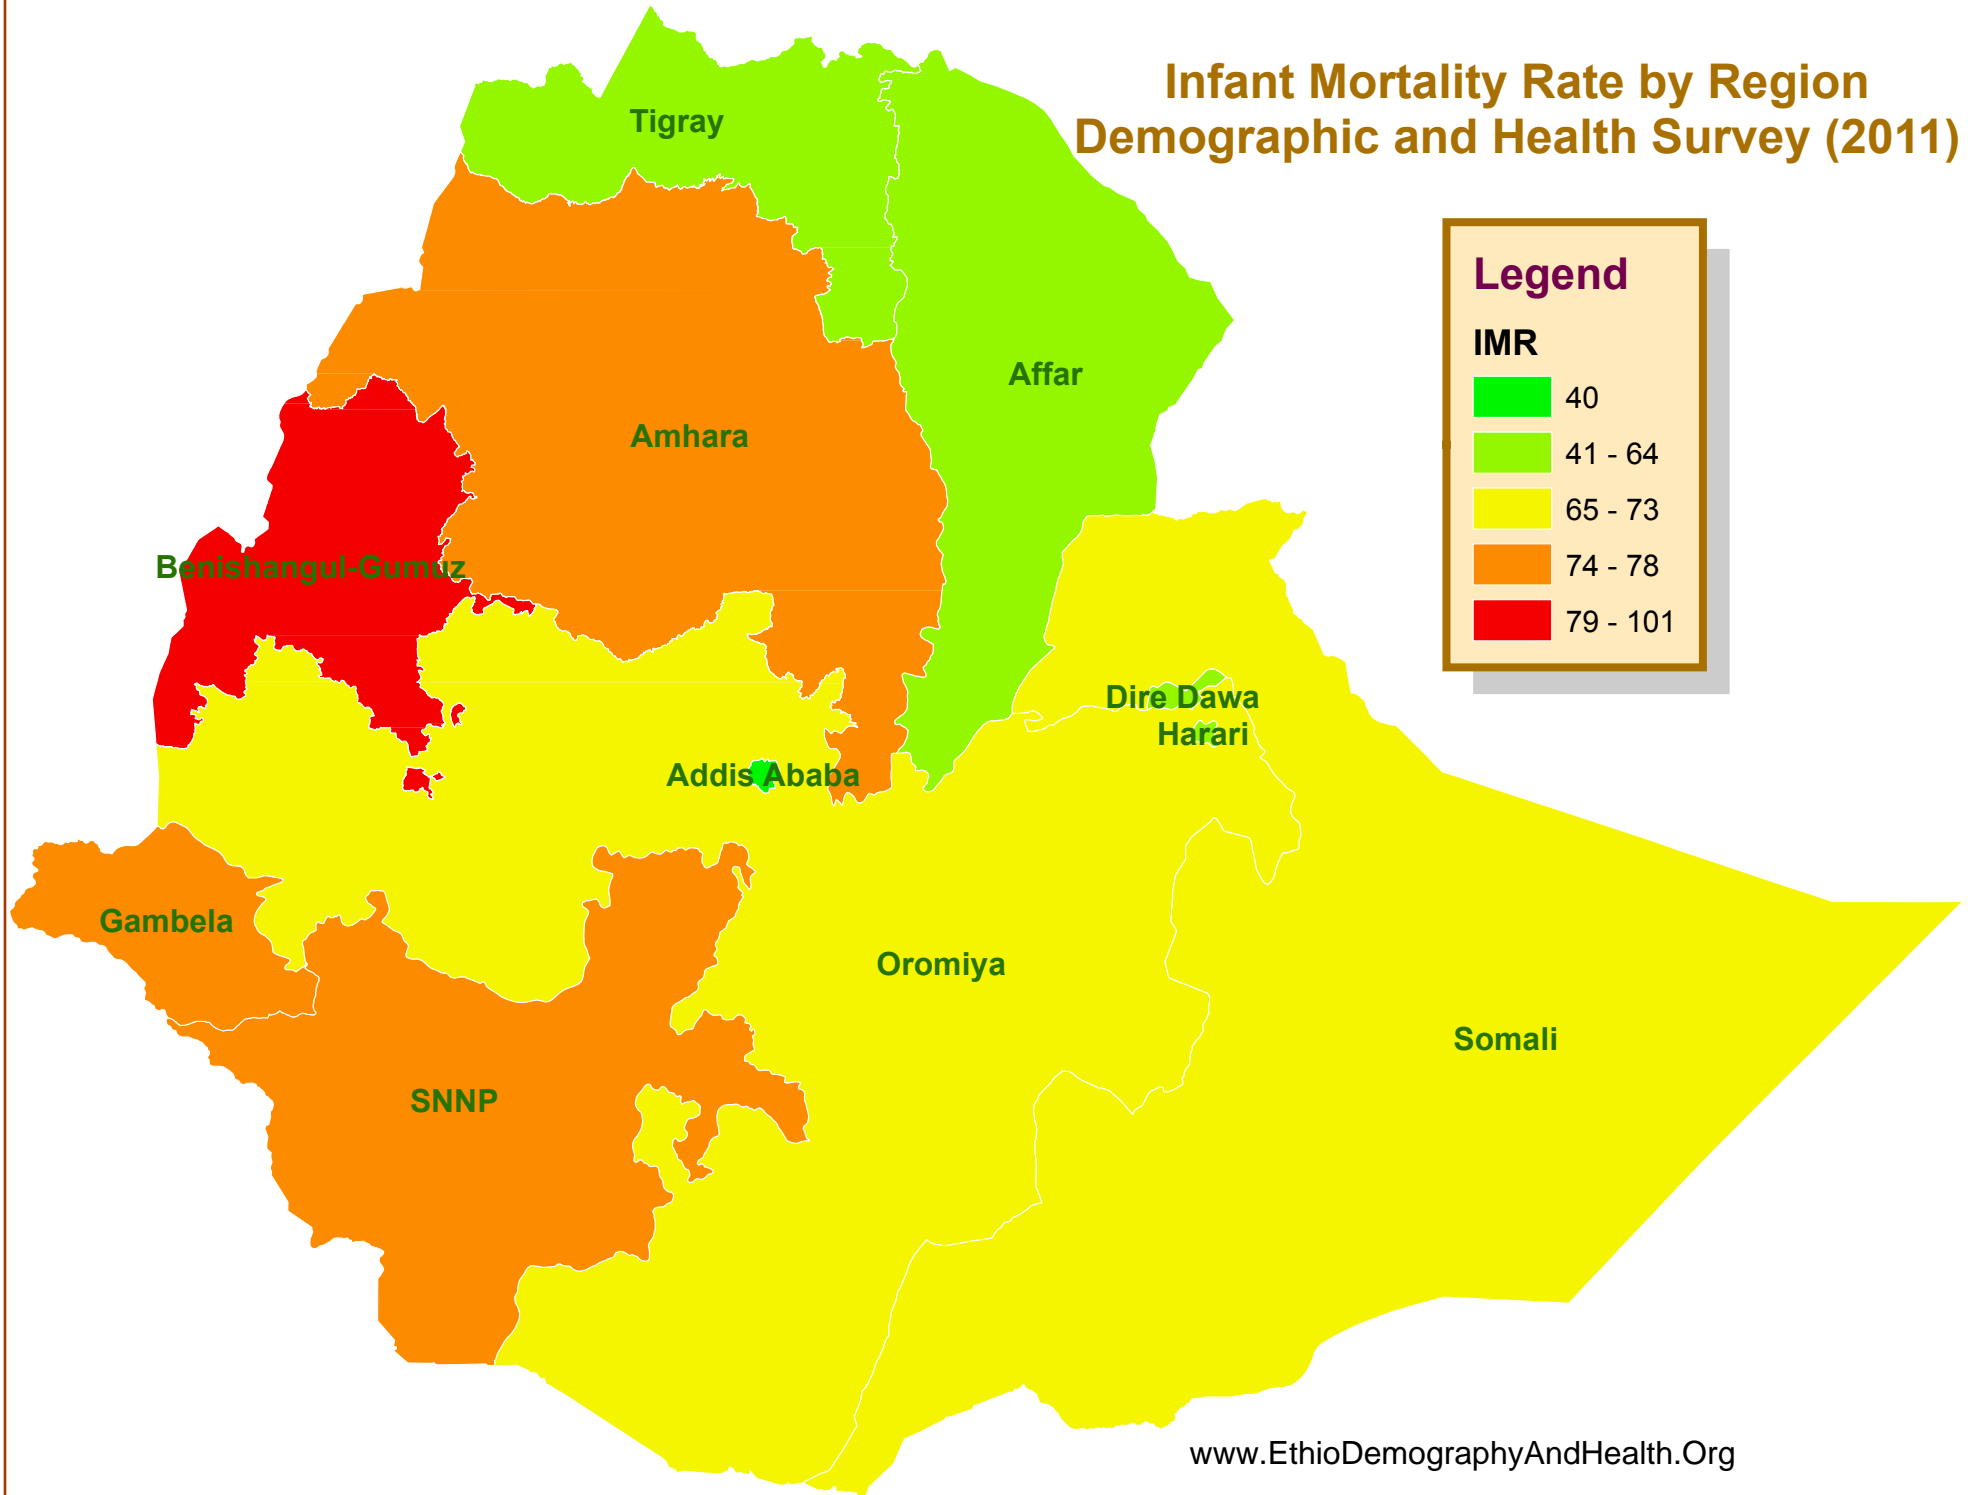

Infant Mortality Rate by Region Demographic and Health Survey (2011)

Percentage of Married Women Using any Method of Contraception by Region Demographic and Health Survey (2011)

Median Age at First Marriage (Women: 25-49) by Region Demographic and Health Survey (2011)

Median Duration of Exclusive Breastfeeding by Region Demographic and Health Survey (2011)

Legend

Median duration (mos.)

- 0.5 - 0.6
- 0.7 - 2.0
- 2.1 - 3.1
- 3.2 - 4.6

Percentage of Households with At least One Mosquito Net Demographic and Health Survey (2005)

Percentage of Children Stunted Demographic and Health Survey (2011)

Percentage of Pregnant Women who Used Antimalarial Drugs Demographic and Health Survey (2005)

Ethiopia: Demographic and Health Survey

Total Fertility Rate Demographic and Health Survey ((2011)

Percentage who Knew about Treatment of Diarrhea Demographic and Health Survey (2011)

Under-five Mortality Rate by Region Demographic and Health Survey (2011)

Legend

Mortality rate

- 53
- 54 - 97
- 98 - 116
- 117 - 127
- 128 - 169