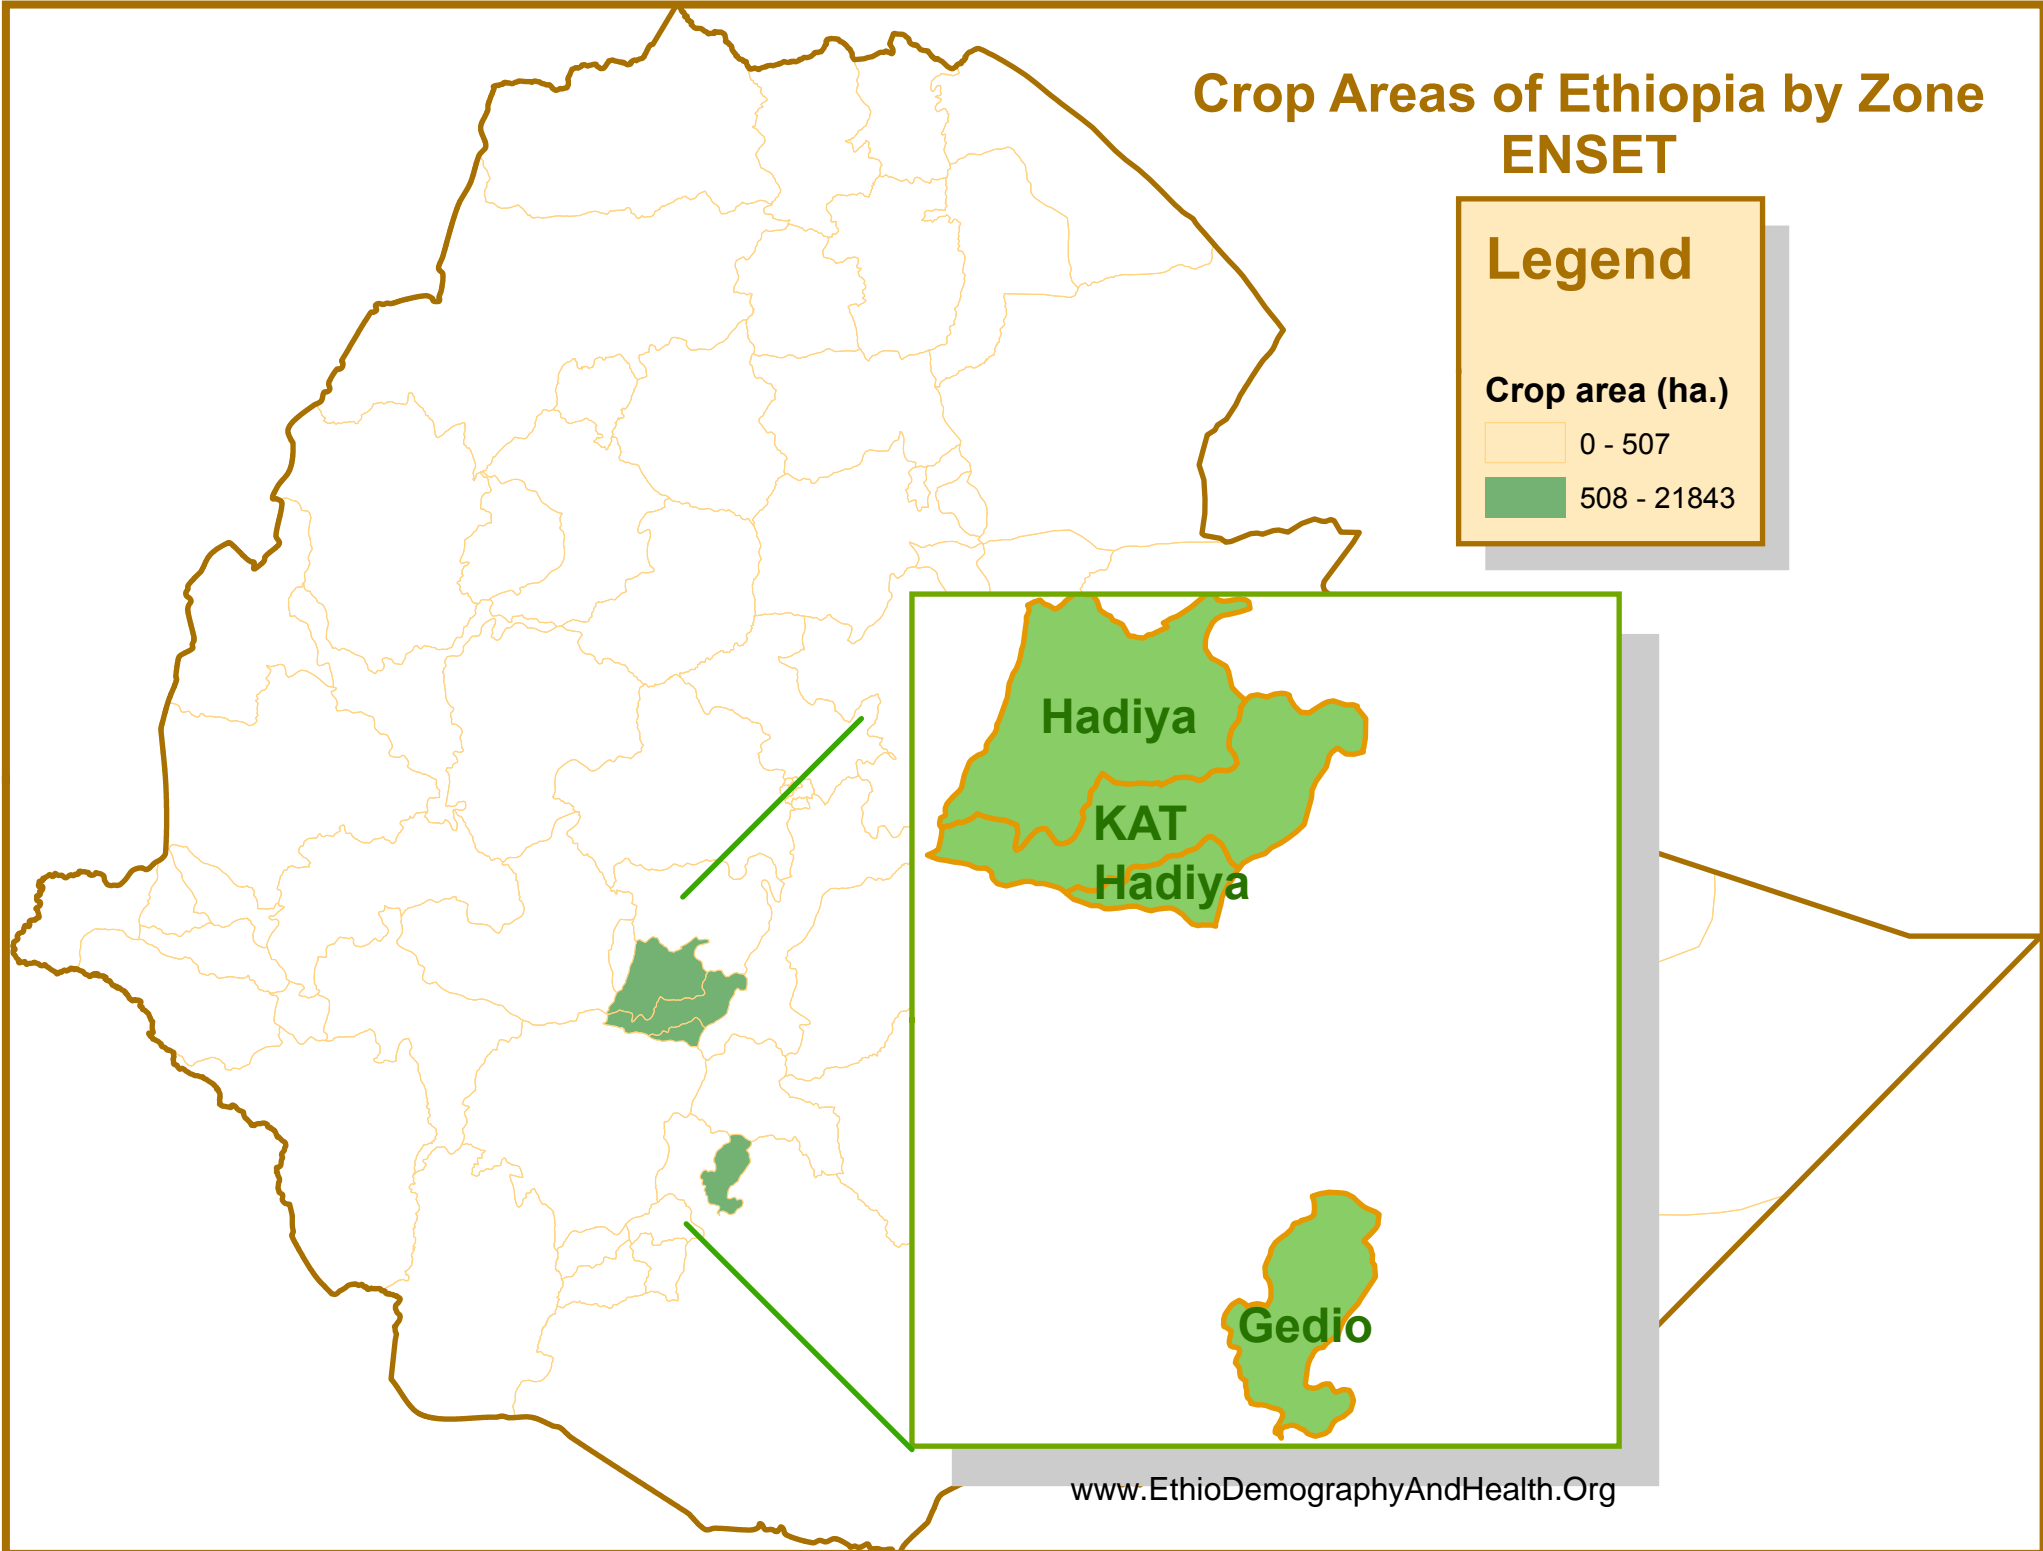

Crop area (ha.)

- 0 - 5116
- 5117 - 21370

Crop Areas of Ethiopia by Zone ENSET

Legend

Crop area (ha.)

0 - 507

508 - 21843

Crop Areas of Ethiopia by Zone SESAME

Crop Areas of Ethiopia by Zone SORGHUM

Crop Areas of Ethiopia by Zone TEFF

Crop Areas of Ethiopia by Zone WHEAT

Legend

Crop area (ha.)