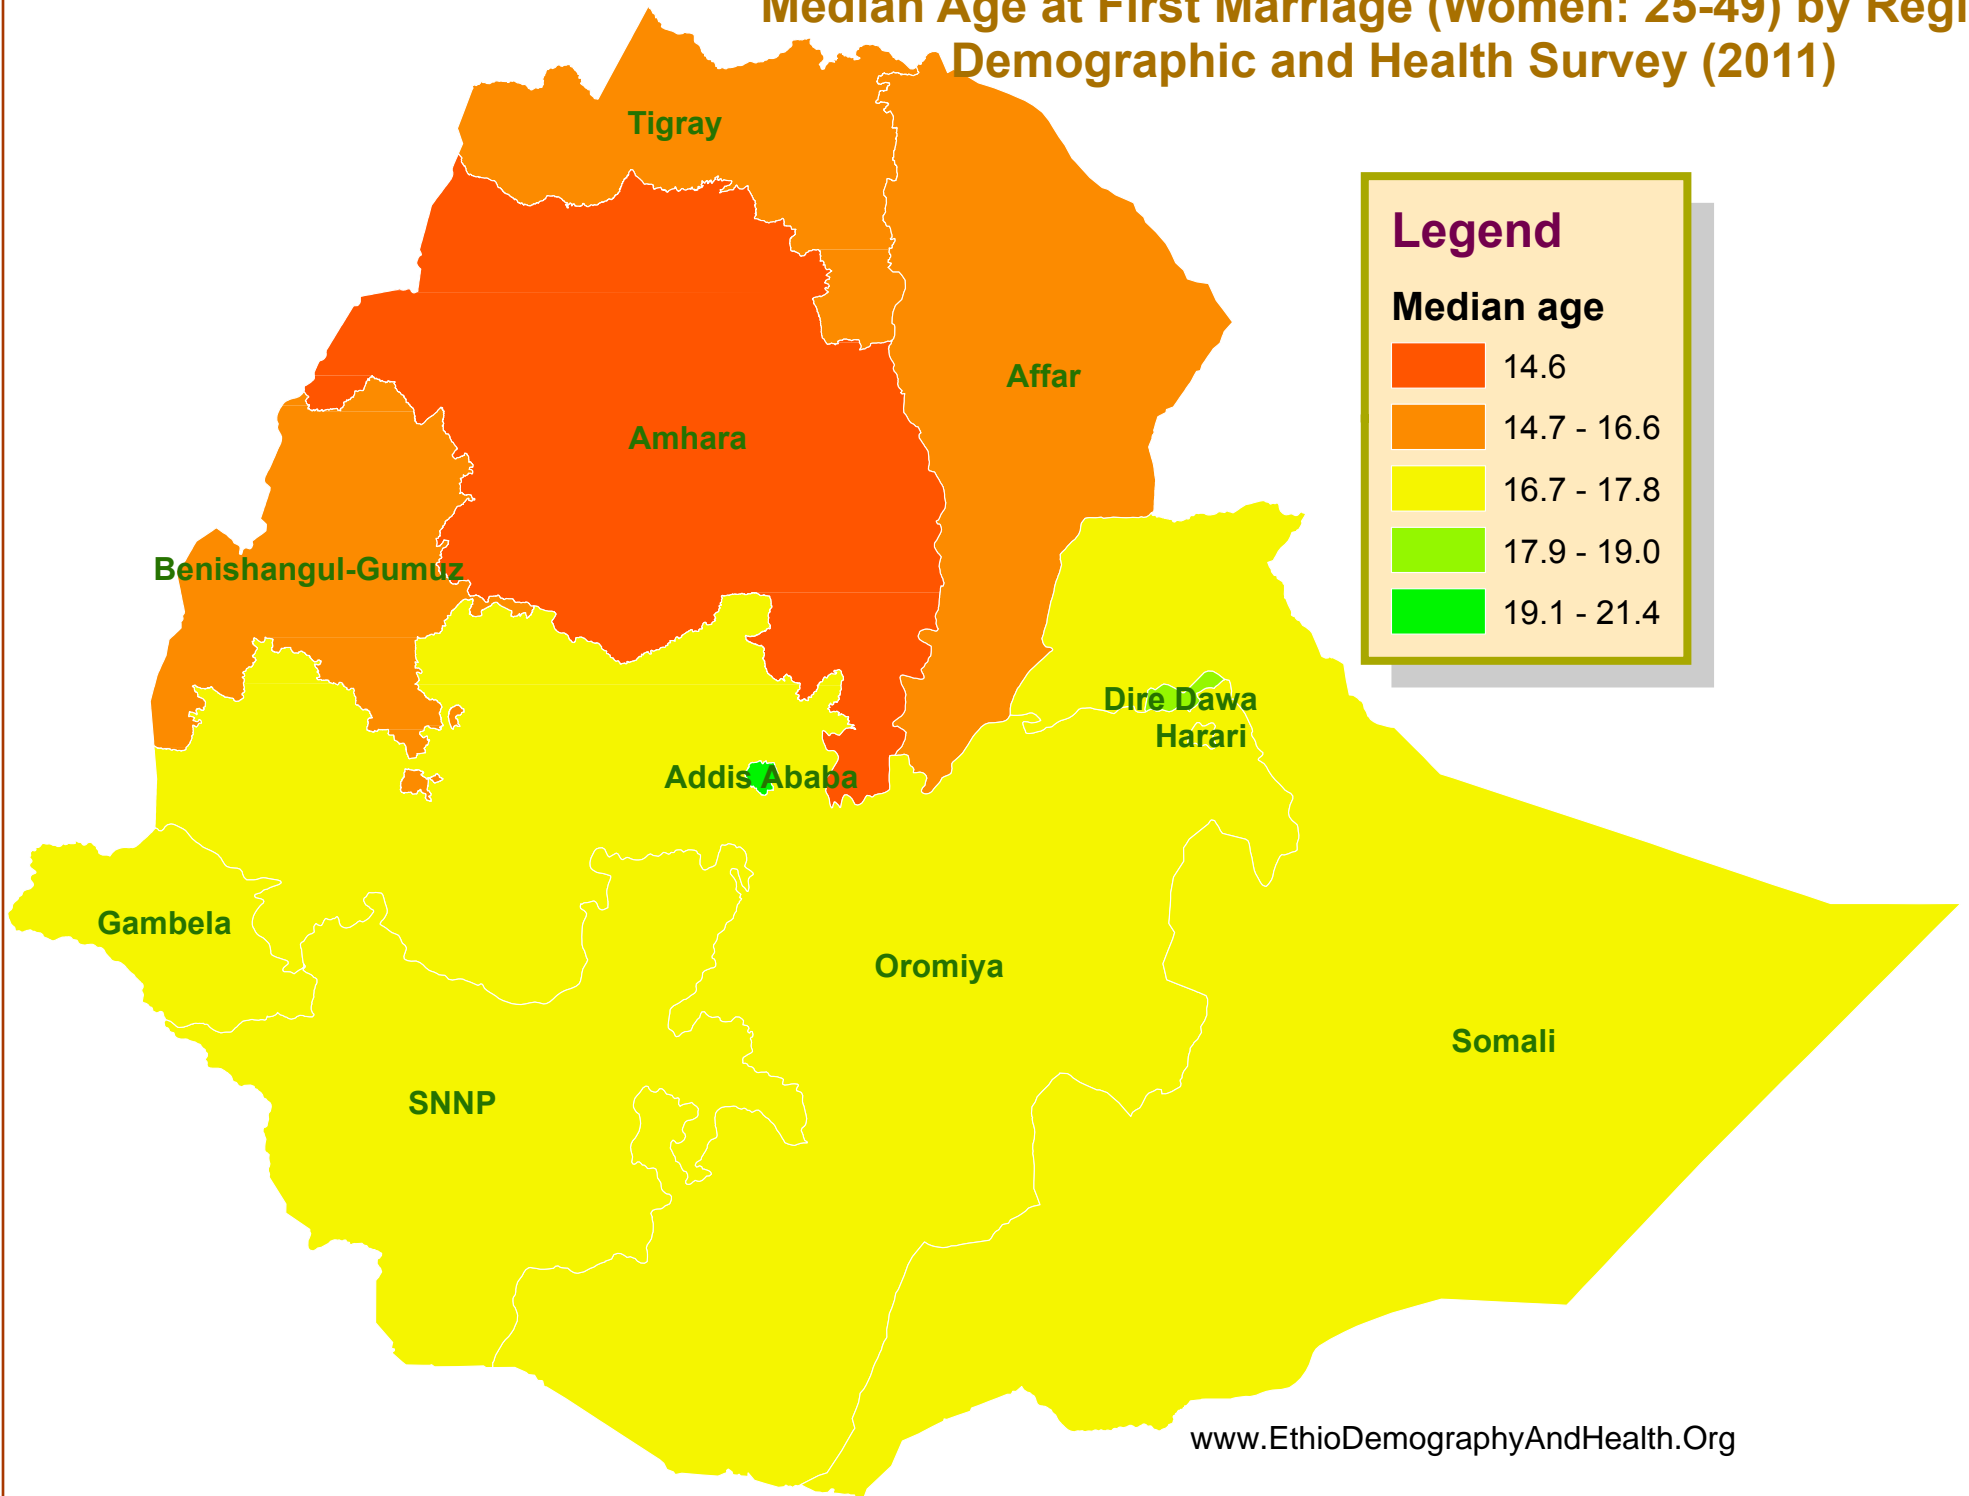

Infant Mortality Rate by Region Demographic and Health Survey (2011)

Percentage of Married Women Using any Method of Contraception by Region Demographic and Health Survey (2011)

Median Age at First Marriage (Women: 25-49) by Region Demographic and Health Survey (2011)

Median Duration of Exclusive Breastfeeding by Region Demographic and Health Survey (2011)

Legend

Median duration (mos.)

- 0.5 - 0.6
- 0.7 - 2.0
- 2.1 - 3.1
- 3.2 - 4.6

Percentage of Households with At least One Mosquito Net Demographic and Health Survey (2005)

Percentage of Children Stunted Demographic and Health Survey (2011)

Percentage of Pregnant Women who Used Antimalarial Drugs Demographic and Health Survey (2005)

Ethiopia: Demographic and Health Survey

Total Fertility Rate Demographic and Health Survey ((2011)

Percentage who Knew about Treatment of Diarrhea Demographic and Health Survey (2011)

Under-five Mortality Rate by Region Demographic and Health Survey (2011)

Legend

Mortality rate

- 53
- 54 - 97
- 98 - 116
- 117 - 127
- 128 - 169