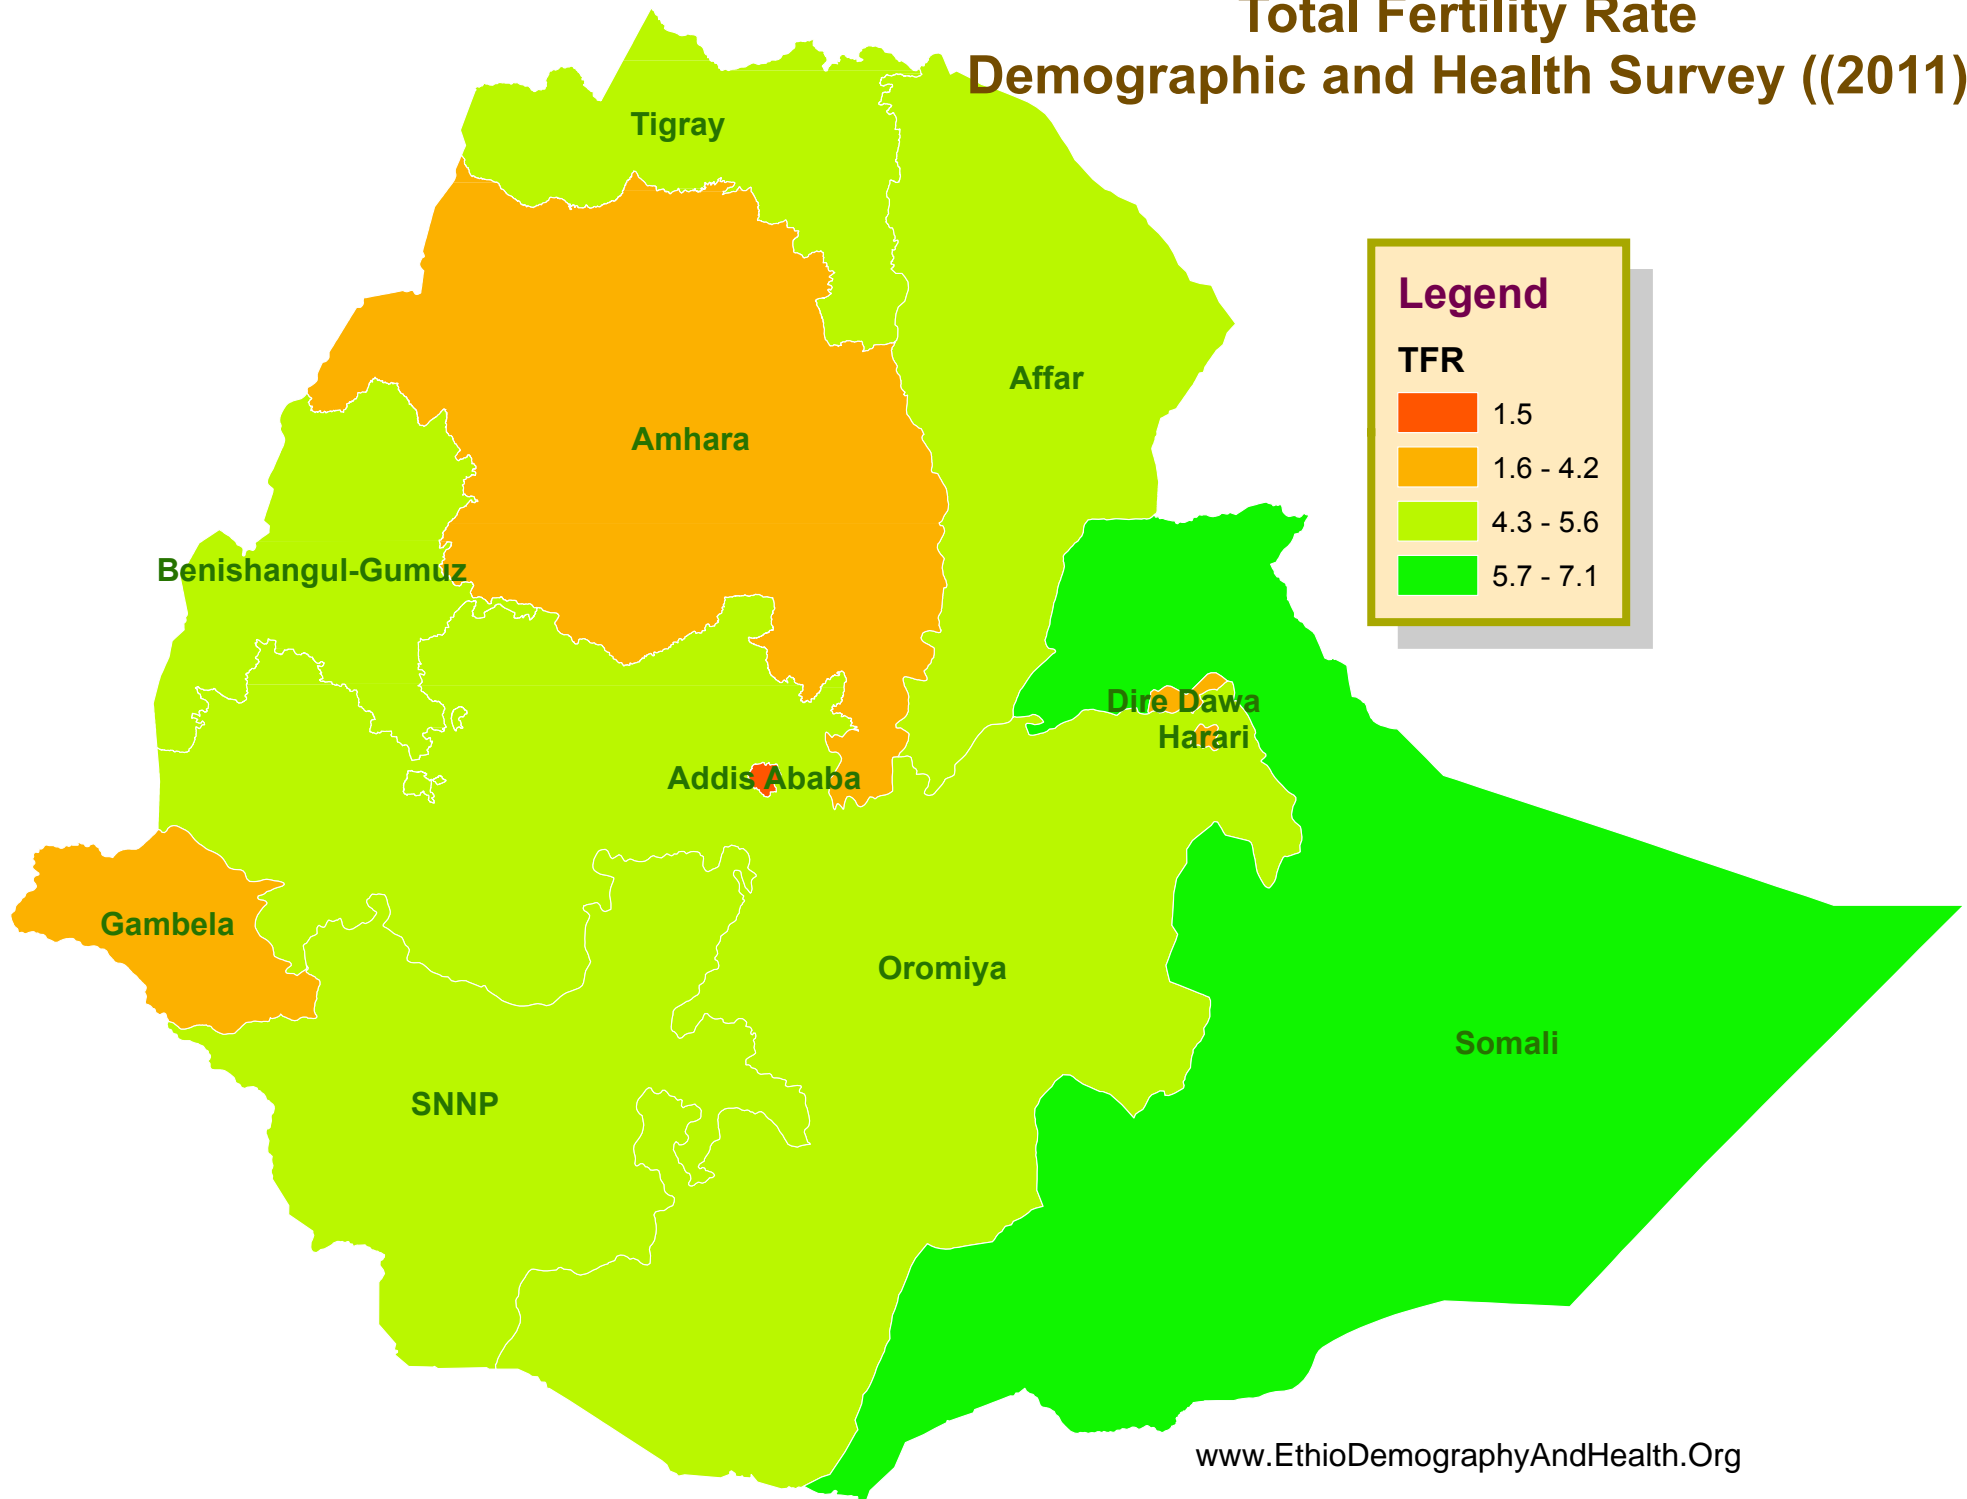

Median Duration of Exclusive Breastfeeding by Region Demographic and Health Survey (2011)

Legend

Median duration (mos.)

- 0.5 - 0.6
- 0.7 - 2.0
- 2.1 - 3.1
- 3.2 - 4.6

Percentage of Households with At least One Mosquito Net Demographic and Health Survey (2005)

Percentage of Children Stunted Demographic and Health Survey (2011)

Percentage of Pregnant Women who Used Antimalarial Drugs Demographic and Health Survey (2005)

Ethiopia: Demographic and Health Survey

Total Fertility Rate Demographic and Health Survey ((2011)

Percentage who Knew about Treatment of Diarrhea Demographic and Health Survey (2011)

Under-five Mortality Rate by Region Demographic and Health Survey (2011)

Legend

Mortality rate

- 53
- 54 - 97
- 98 - 116
- 117 - 127
- 128 - 169

Percentage of Children Underweight by Region Demographic and Health Survey (2011)

Percentage of Children Wasted Demographic and Health Survey (2011)

Legend

Children wasted (%)

- 4.5
- 4.6 - 7.5
- 7.6 - 10.2
- 10.3 - 12.4
- 12.5 - 22.2