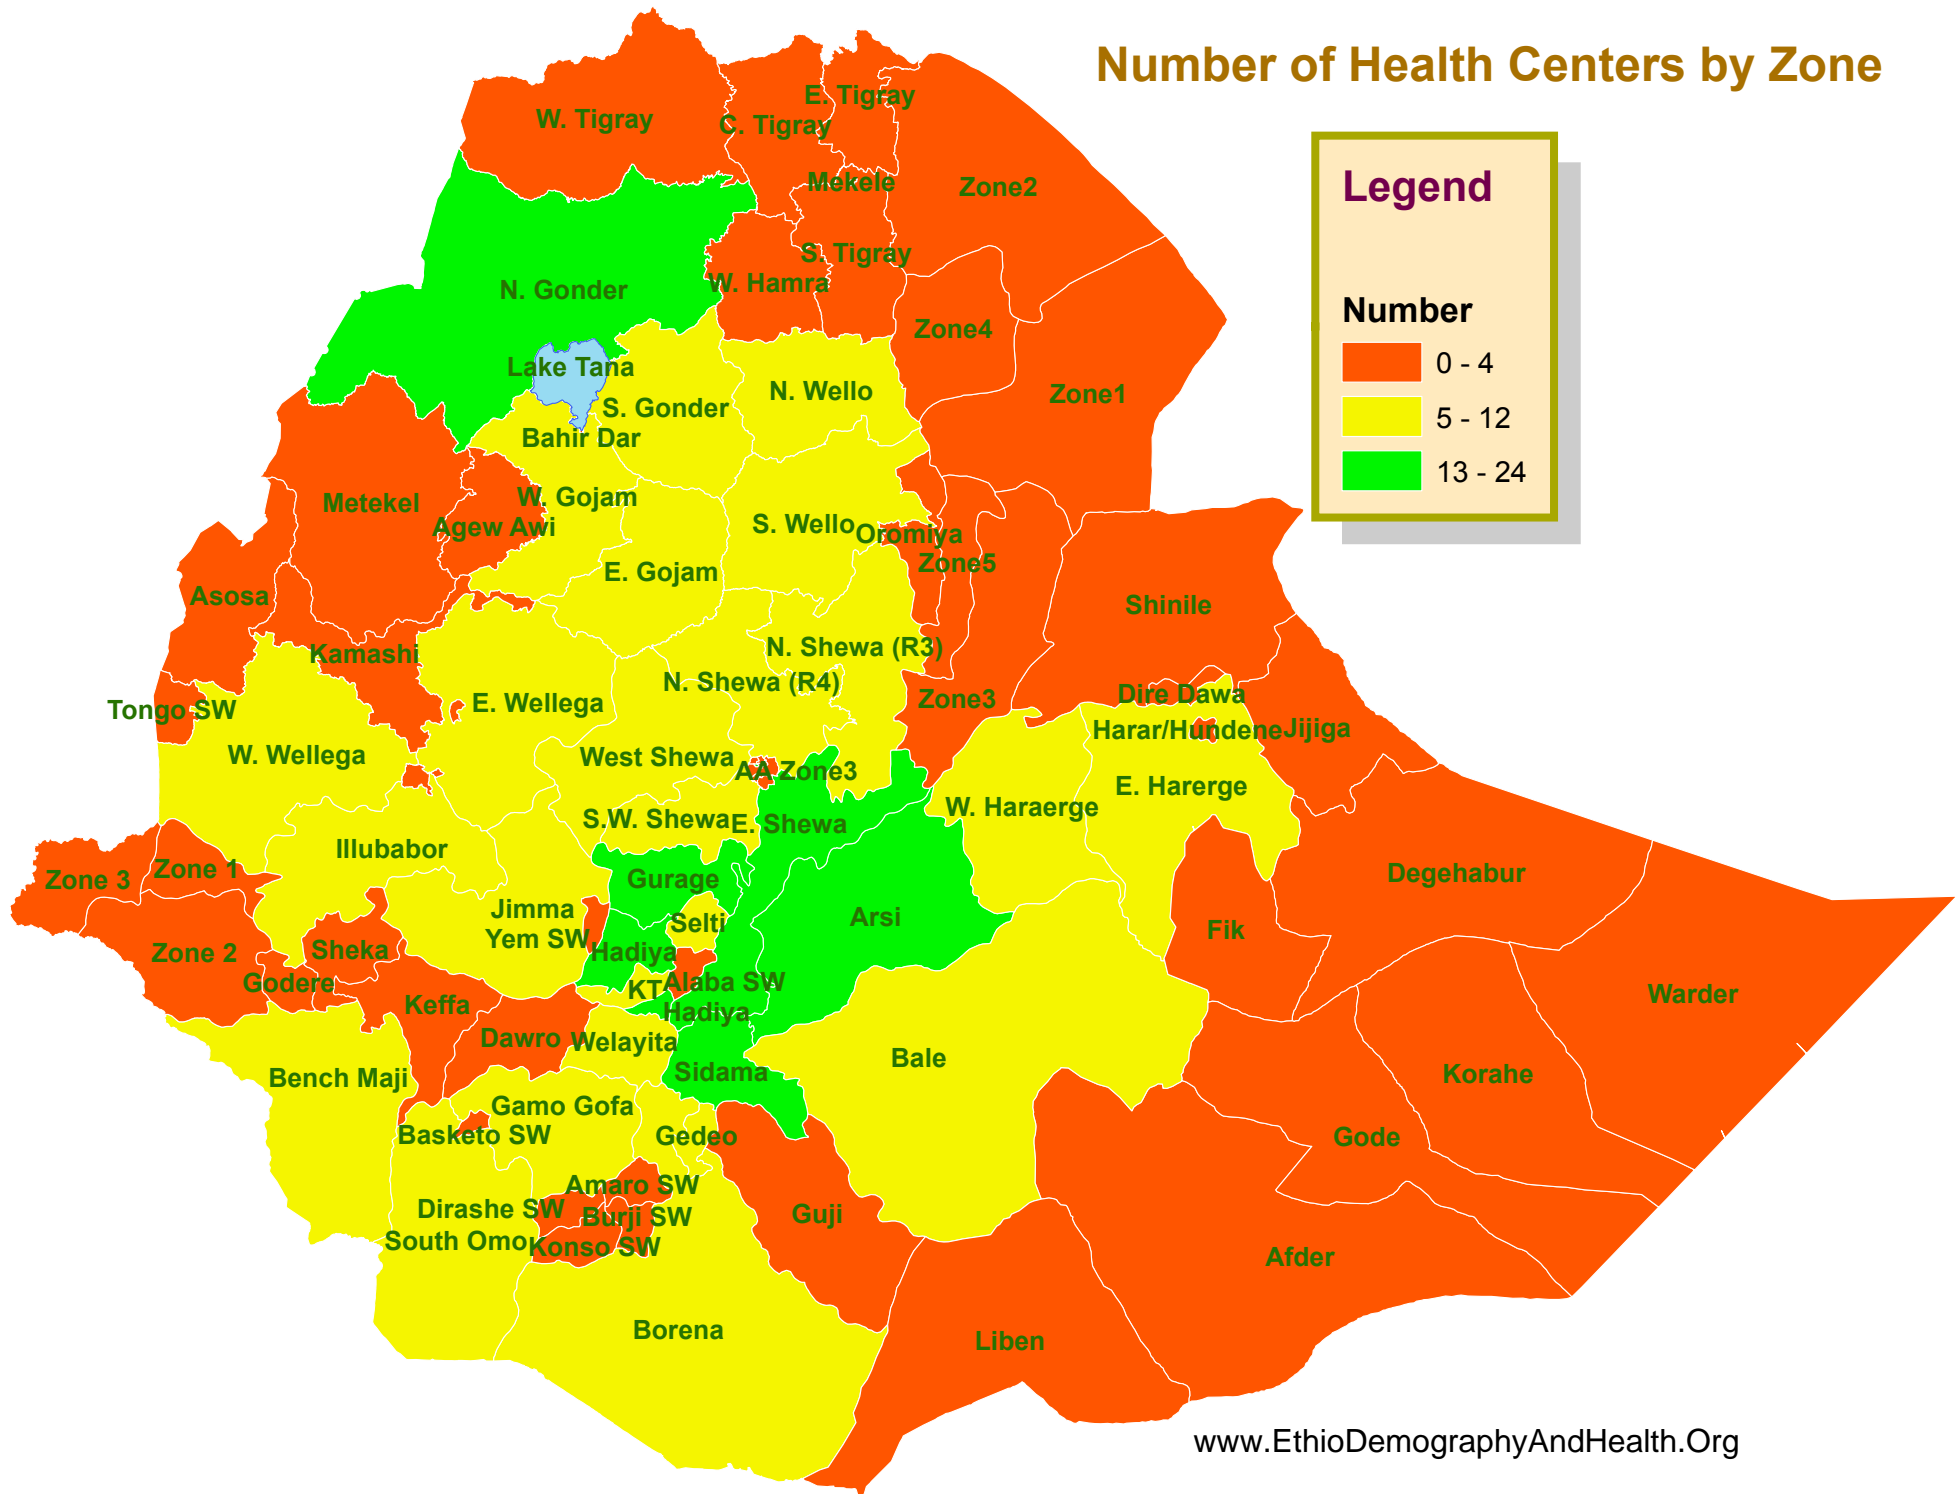

Median Duration of Exclusive Breastfeeding by Region Demographic and Health Survey (2011)

Legend

Median duration (mos.)

- 0.5 - 0.6
- 0.7 - 2.0
- 2.1 - 3.1
- 3.2 - 4.6

Percentage of Households with At least One Mosquito Net Demographic and Health Survey (2005)

Percentage of Children Underweight by Region Demographic and Health Survey (2011)

Percentage of Children Wasted Demographic and Health Survey (2011)

Legend

Children wasted (%)

- 4.5
- 4.6 - 7.5
- 7.6 - 10.2
- 10.3 - 12.4
- 12.5 - 22.2

Number of Health Posts by Zone

Legend

Number

- 0 - 4
- 5 - 14
- 15 - 24
- 25 - 41
- 42 - 82

Number of Health Centers by Zone

Crop Areas of Ethiopia by Zone

LENTILS

Legend

Crop area (ha.)

- 0 - 5116
- 5117 - 21370

Crop Areas of Ethiopia by Zone ENSET

Legend

Crop area (ha.)

0 - 507

508 - 21843

Crop Areas of Ethiopia by Zone SESAME