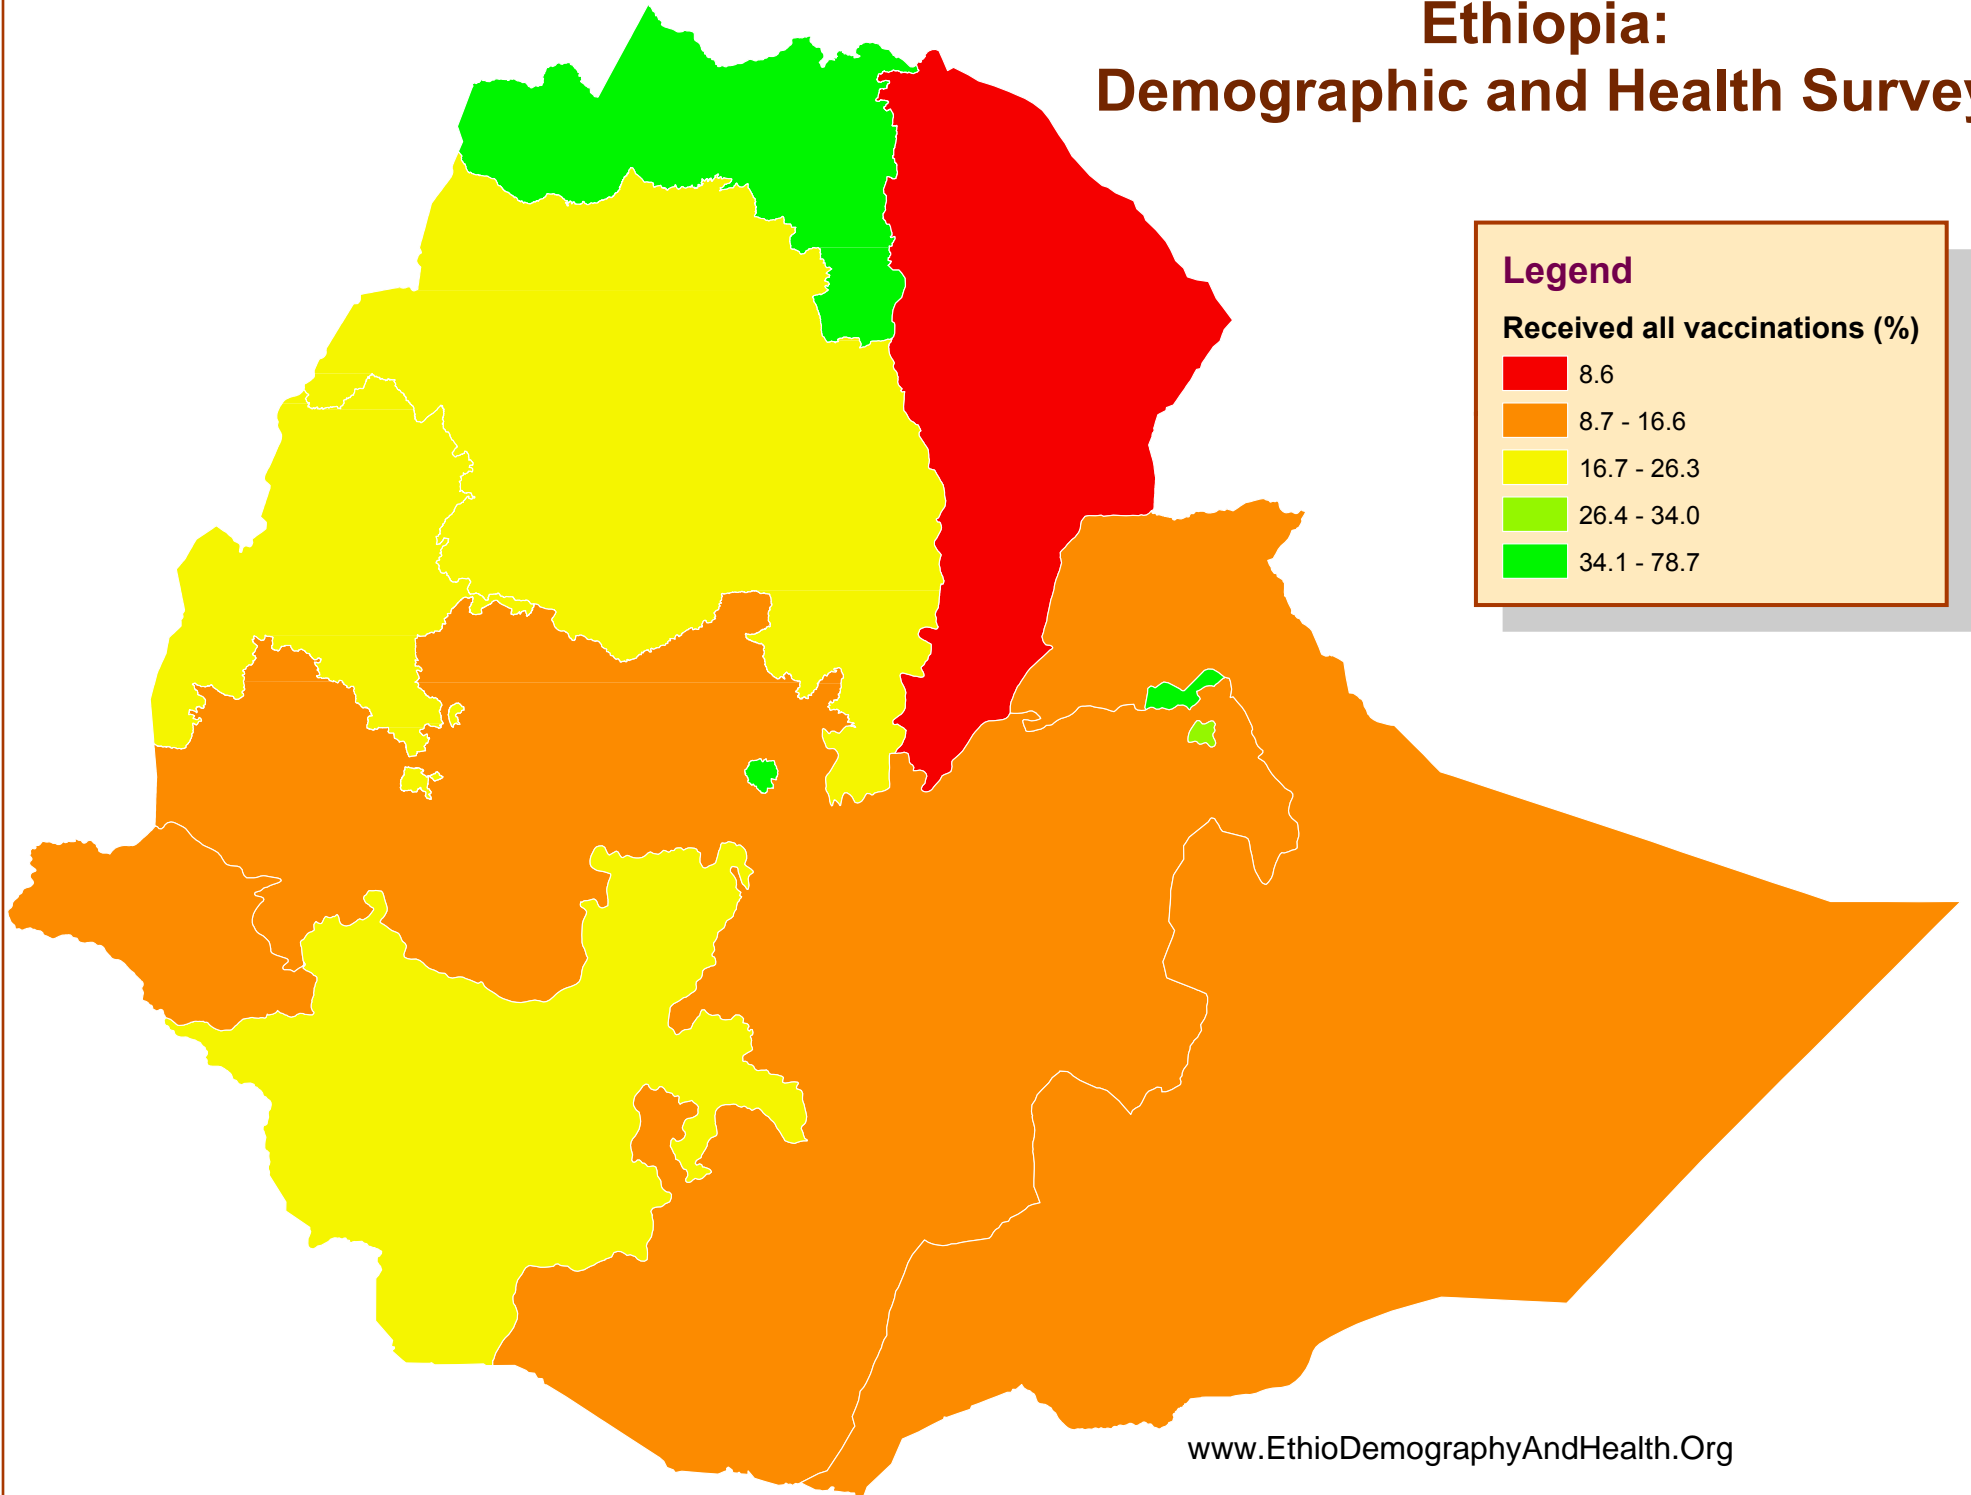

Infant Mortality Rate by Region Demographic and Health Survey (2011)

Percentage of Married Women Using any Method of Contraception by Region Demographic and Health Survey (2011)

Median Age at First Marriage (Women: 25-49) by Region Demographic and Health Survey (2011)

Median Duration of Exclusive Breastfeeding by Region Demographic and Health Survey (2011)

Legend

Median duration (mos.)

- 0.5 - 0.6
- 0.7 - 2.0
- 2.1 - 3.1
- 3.2 - 4.6

Percentage of Households with At least One Mosquito Net Demographic and Health Survey (2005)

Percentage of Children Stunted Demographic and Health Survey (2011)

Percentage of Pregnant Women who Used Antimalarial Drugs Demographic and Health Survey (2005)

Ethiopia: Demographic and Health Survey

Total Fertility Rate Demographic and Health Survey ((2011)

Percentage who Knew about Treatment of Diarrhea Demographic and Health Survey (2011)

Under-five Mortality Rate by Region Demographic and Health Survey (2011)

Legend

Mortality rate

- 53
- 54 - 97
- 98 - 116
- 117 - 127
- 128 - 169