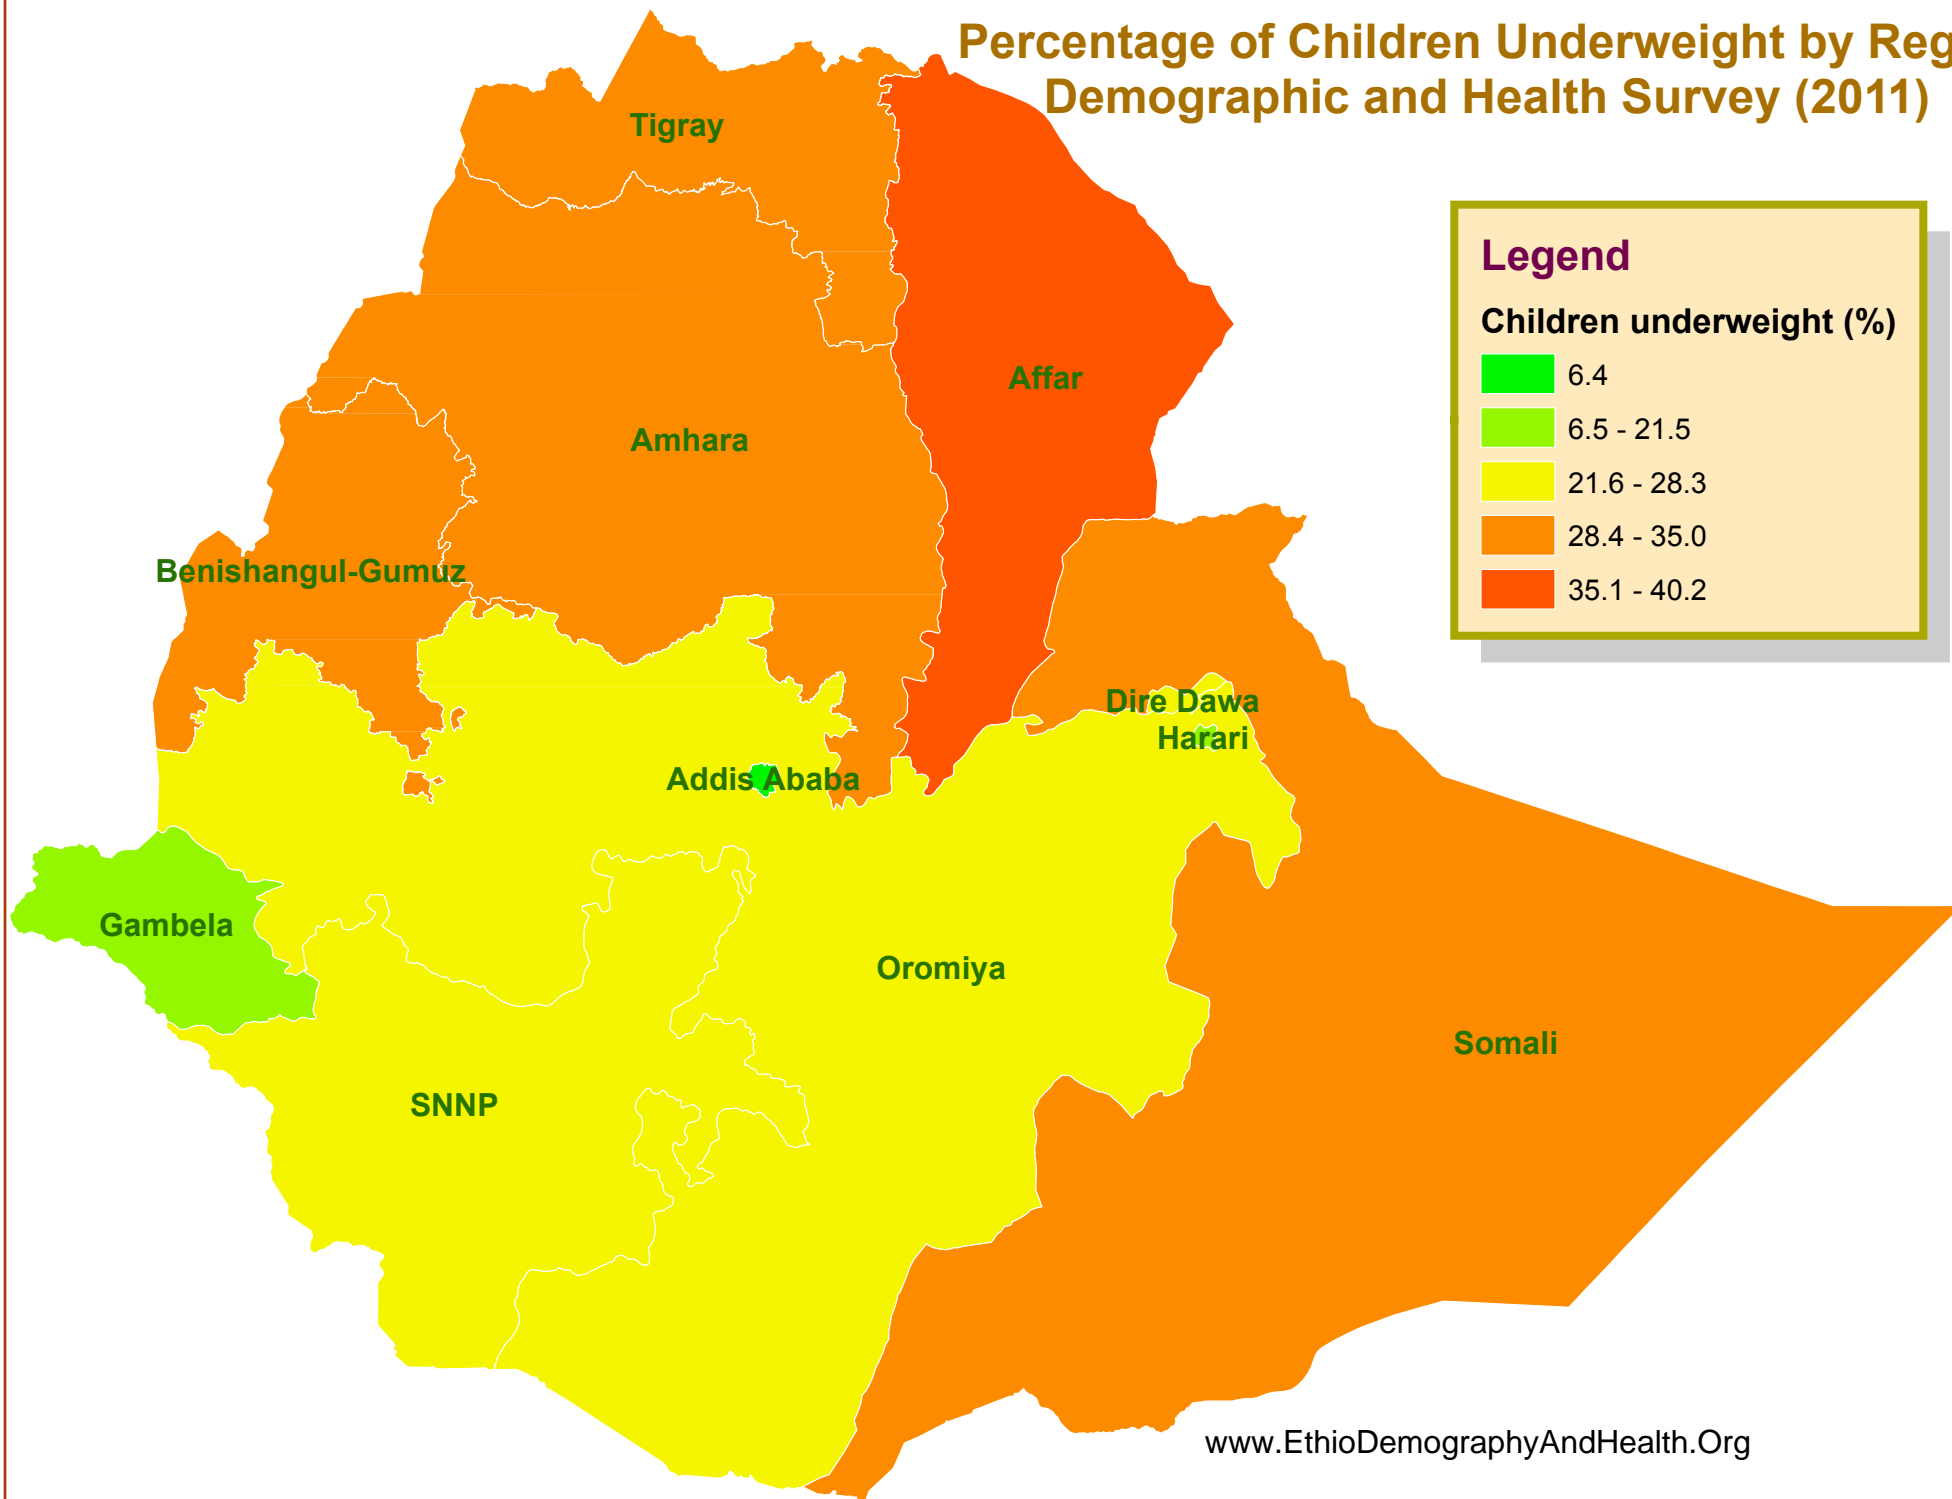

Median Duration of Exclusive Breastfeeding by Region Demographic and Health Survey (2011)

Legend

Median duration (mos.)

- 0.5 - 0.6
- 0.7 - 2.0
- 2.1 - 3.1
- 3.2 - 4.6

Percentage of Households with At least One Mosquito Net Demographic and Health Survey (2005)

Percentage who Knew about Treatment of Diarrhea Demographic and Health Survey (2011)

Under-five Mortality Rate by Region Demographic and Health Survey (2011)

Legend

Mortality rate

- 53
- 54 - 97
- 98 - 116
- 117 - 127
- 128 - 169

Percentage of Children Stunted by Region Demographic and Health Survey (2011)

Legend

Children stunted (%)

- 22.0
- 22.1 - 29.7
- 29.8 - 36.2
- 36.3 - 44.0
- 44.1 - 52.0

Percentage of Children who Slept Under any Mosquito Net the Night Before the Survey Demographic and Health Survey (2005)

Percentage of Children Underweight by Region Demographic and Health Survey (2011)

Percentage of Children Wasted Demographic and Health Survey (2011)

Legend

Children wasted (%)

- 4.5
- 4.6 - 7.5
- 7.6 - 10.2
- 10.3 - 12.4
- 12.5 - 22.2