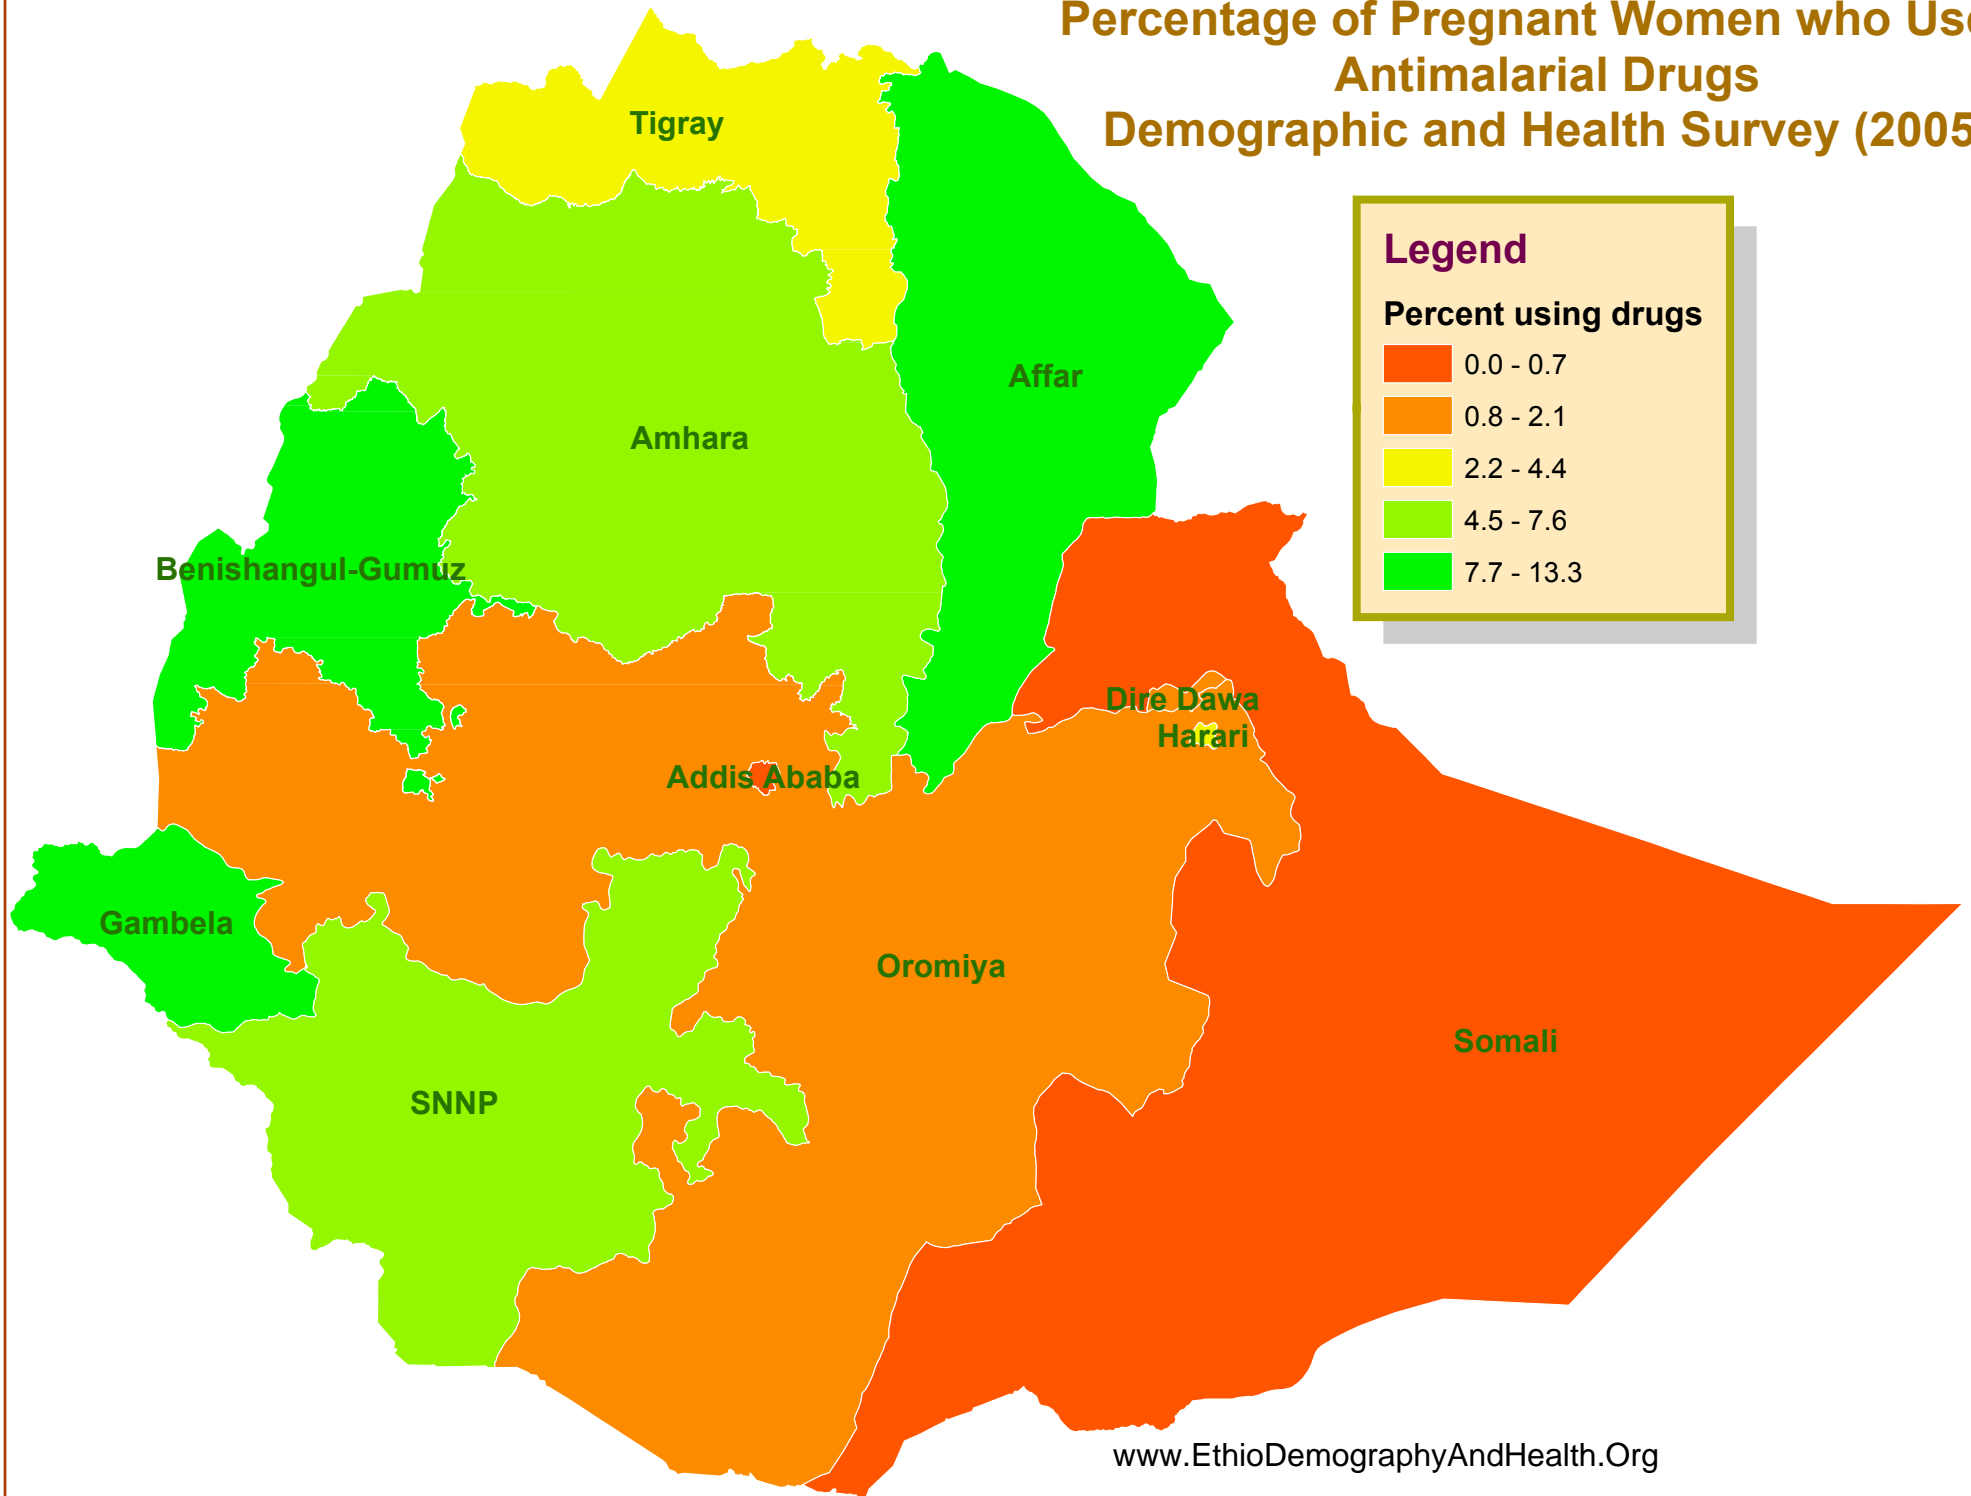

Infant Mortality Rate by Region Demographic and Health Survey (2011)

Percentage of Married Women Using any Method of Contraception by Region Demographic and Health Survey (2011)

Median Age at First Marriage (Women: 25-49) by Region Demographic and Health Survey (2011)

Median Duration of Exclusive Breastfeeding by Region Demographic and Health Survey (2011)

Legend

Median duration (mos.)

- 0.5 - 0.6
- 0.7 - 2.0
- 2.1 - 3.1
- 3.2 - 4.6

Percentage of Households with At least One Mosquito Net Demographic and Health Survey (2005)

Percentage of Children Stunted Demographic and Health Survey (2011)

Percentage of Pregnant Women who Used Antimalarial Drugs Demographic and Health Survey (2005)

Ethiopia: Demographic and Health Survey

Total Fertility Rate Demographic and Health Survey ((2011)

Percentage who Knew about Treatment of Diarrhea Demographic and Health Survey (2011)

Under-five Mortality Rate by Region Demographic and Health Survey (2011)

Legend

Mortality rate

- 53
- 54 - 97
- 98 - 116
- 117 - 127
- 128 - 169