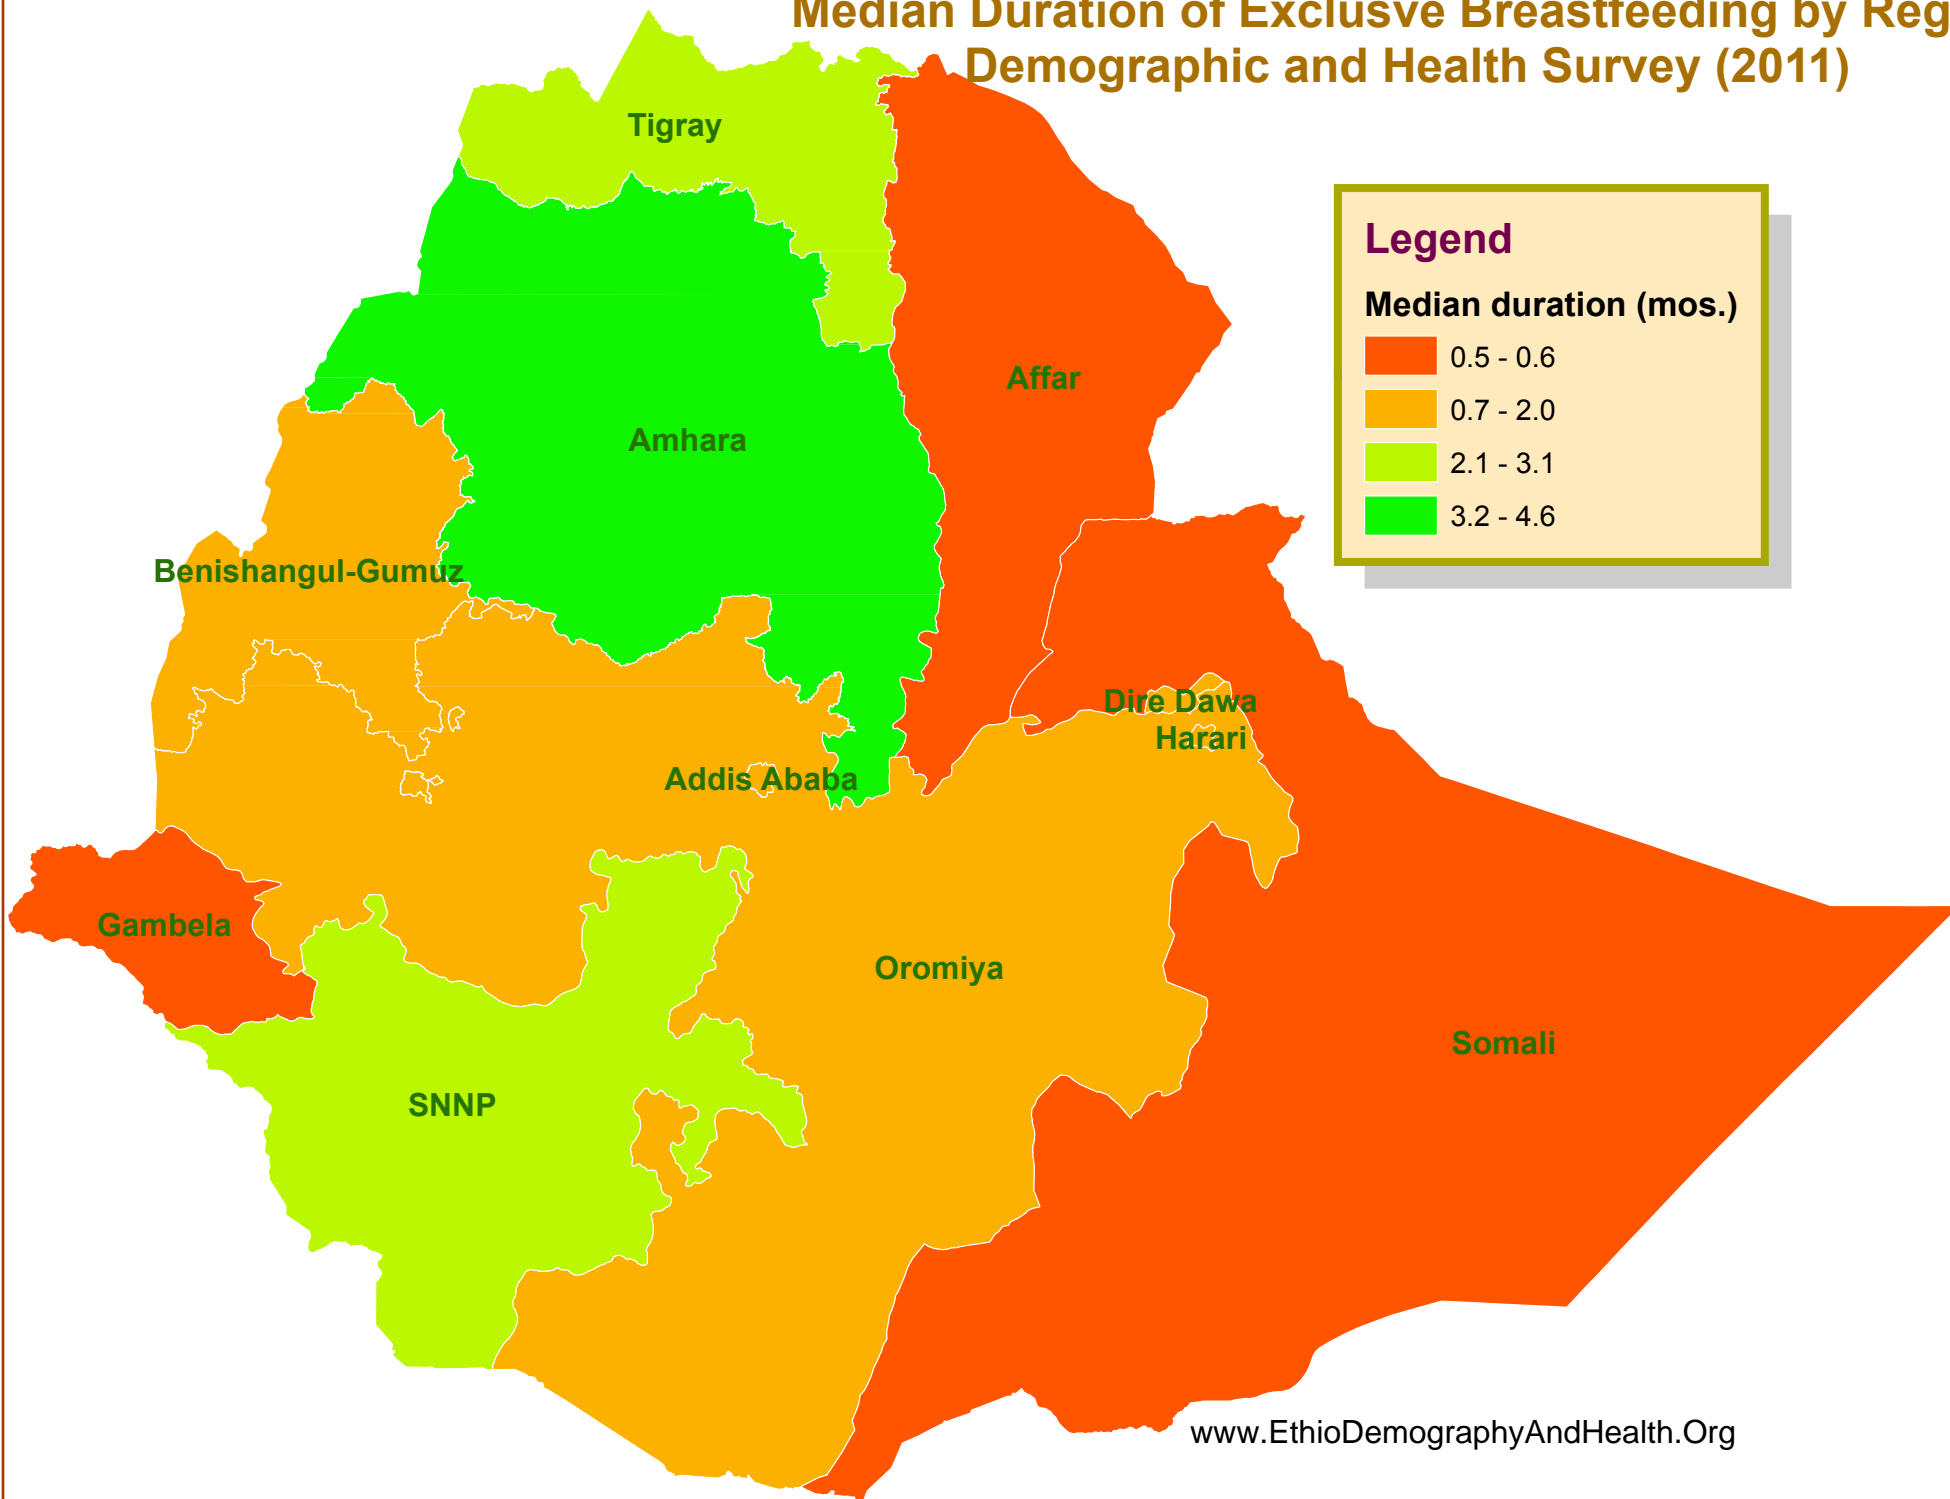

Infant Mortality Rate by Region Demographic and Health Survey (2011)

Percentage of Married Women Using any Method of Contraception by Region Demographic and Health Survey (2011)

Median Age at First Marriage (Women: 25-49) by Region Demographic and Health Survey (2011)

Median Duration of Exclusive Breastfeeding by Region Demographic and Health Survey (2011)

Legend

Median duration (mos.)

- 0.5 - 0.6
- 0.7 - 2.0
- 2.1 - 3.1
- 3.2 - 4.6

Percentage of Households with At least One Mosquito Net Demographic and Health Survey (2005)

Percentage of Children Stunted Demographic and Health Survey (2011)

Percentage of Pregnant Women who Used Antimalarial Drugs Demographic and Health Survey (2005)

Ethiopia: Demographic and Health Survey

Total Fertility Rate Demographic and Health Survey ((2011)

Percentage who Knew about Treatment of Diarrhea Demographic and Health Survey (2011)

Under-five Mortality Rate by Region Demographic and Health Survey (2011)

Legend

Mortality rate

- 53
- 54 - 97
- 98 - 116
- 117 - 127
- 128 - 169