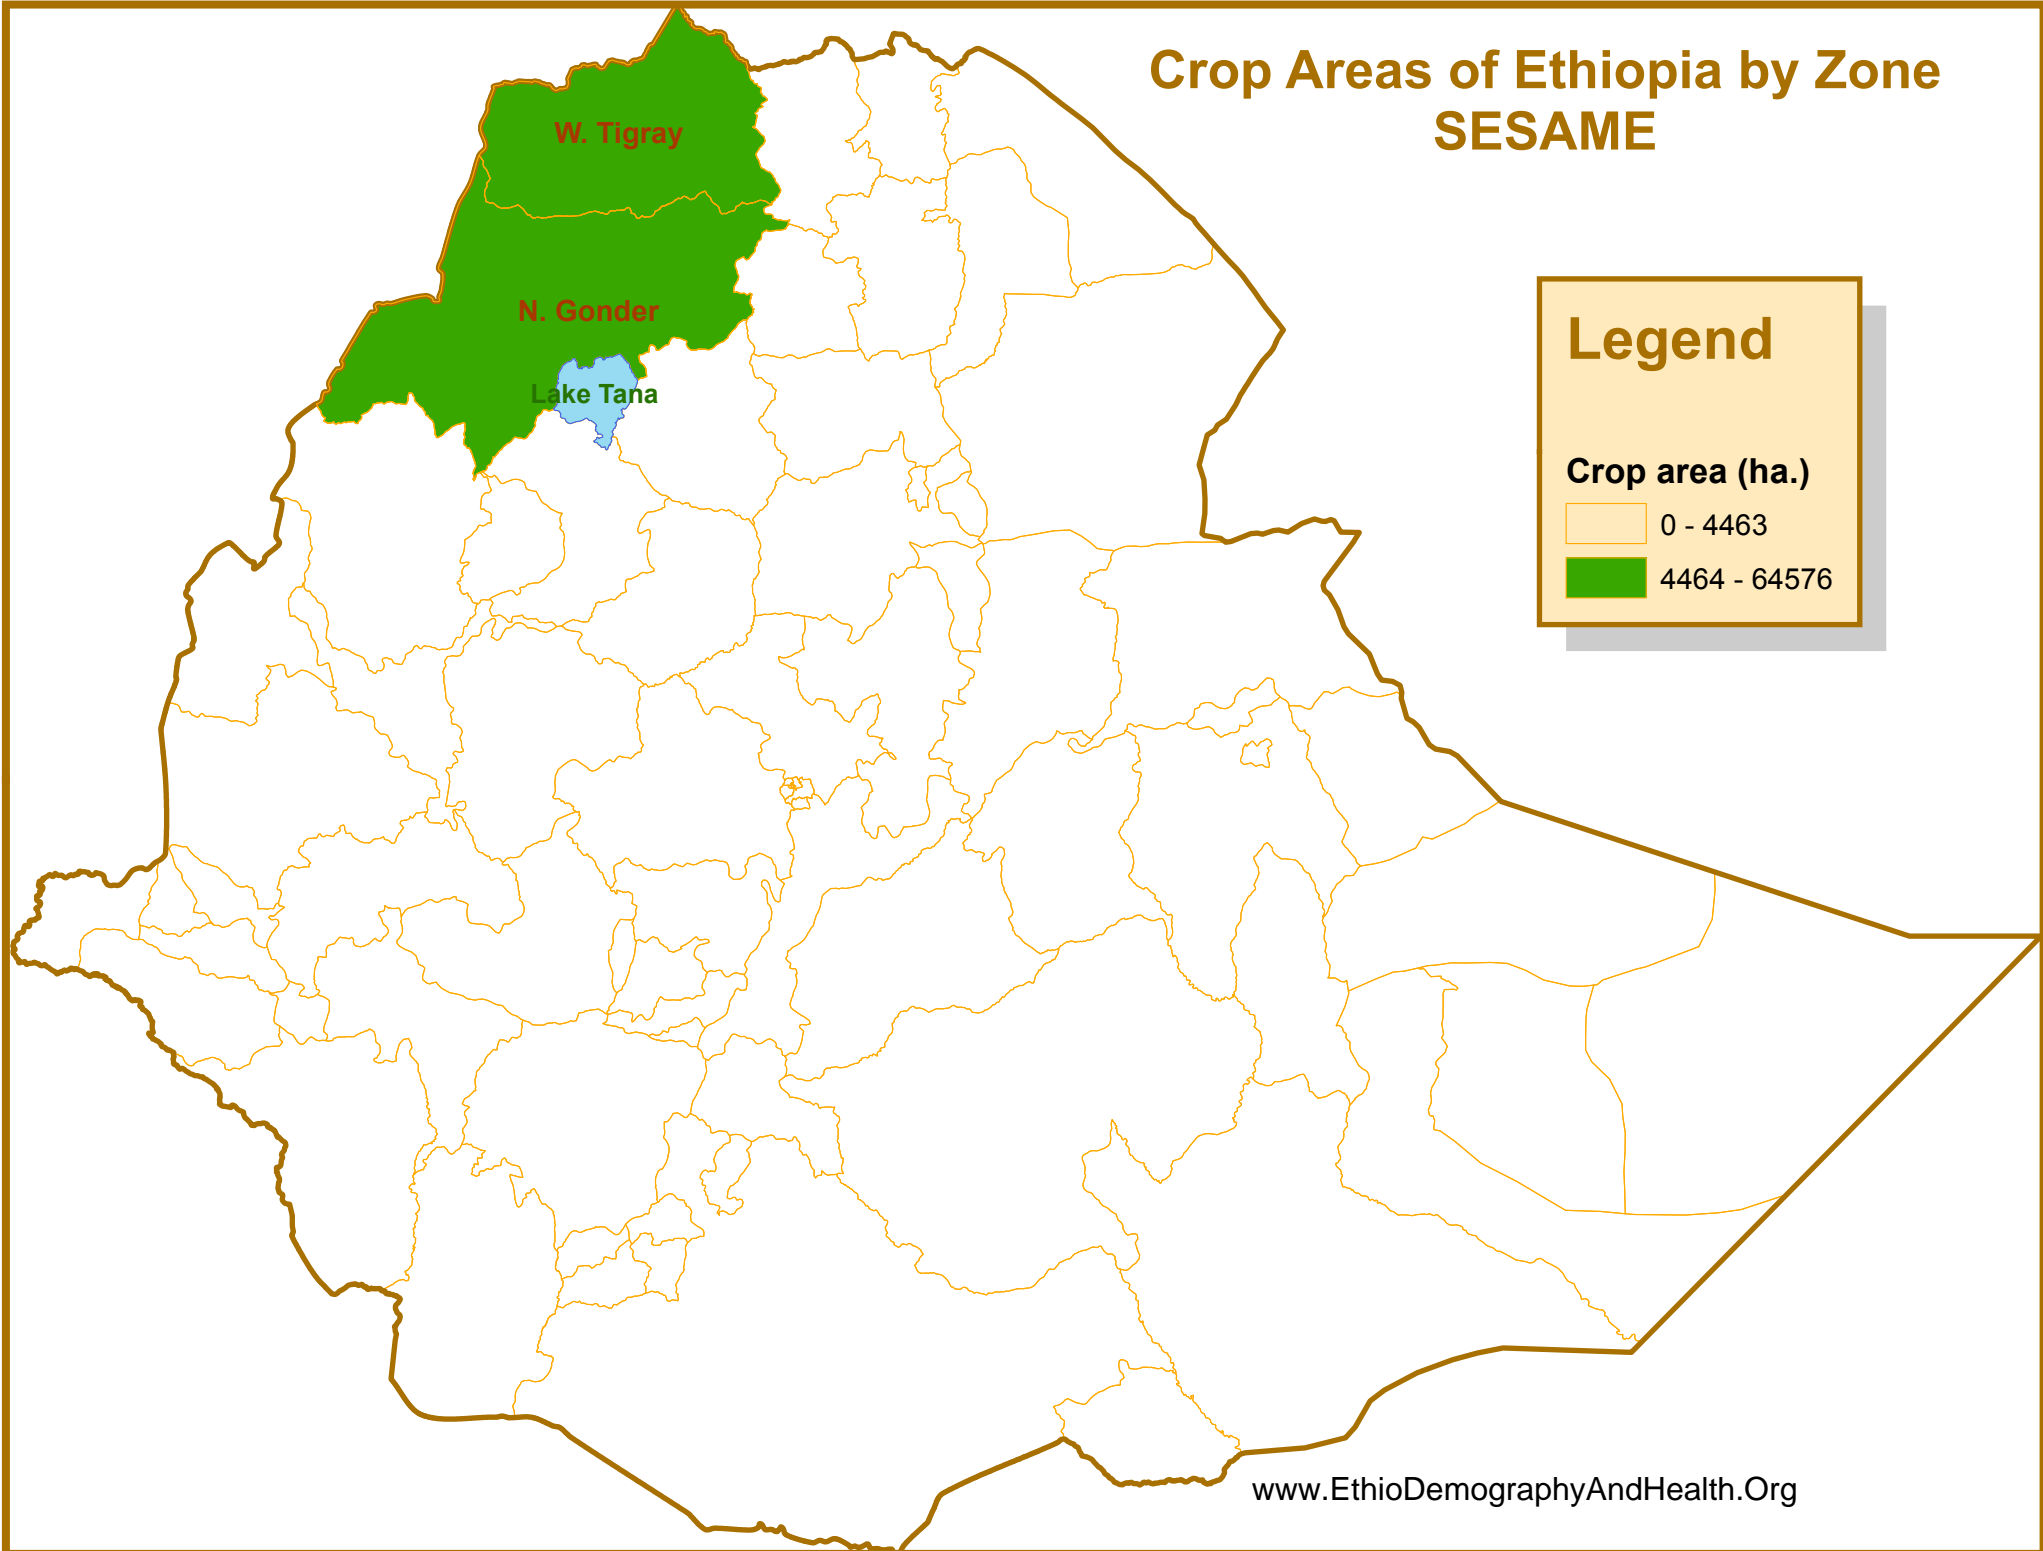

Crop area (ha.)

- 0 - 5116
- 5117 - 21370

Crop Areas of Ethiopia by Zone ENSET

Legend

Crop area (ha.)

0 - 507

508 - 21843

Crop Areas of Ethiopia by Zone SESAME

Crop Areas of Ethiopia by Zone SORGHUM

Crop Areas of Ethiopia by Zone TEFF

Crop Areas of Ethiopia by Zone WHEAT

Legend

Crop area (ha.)